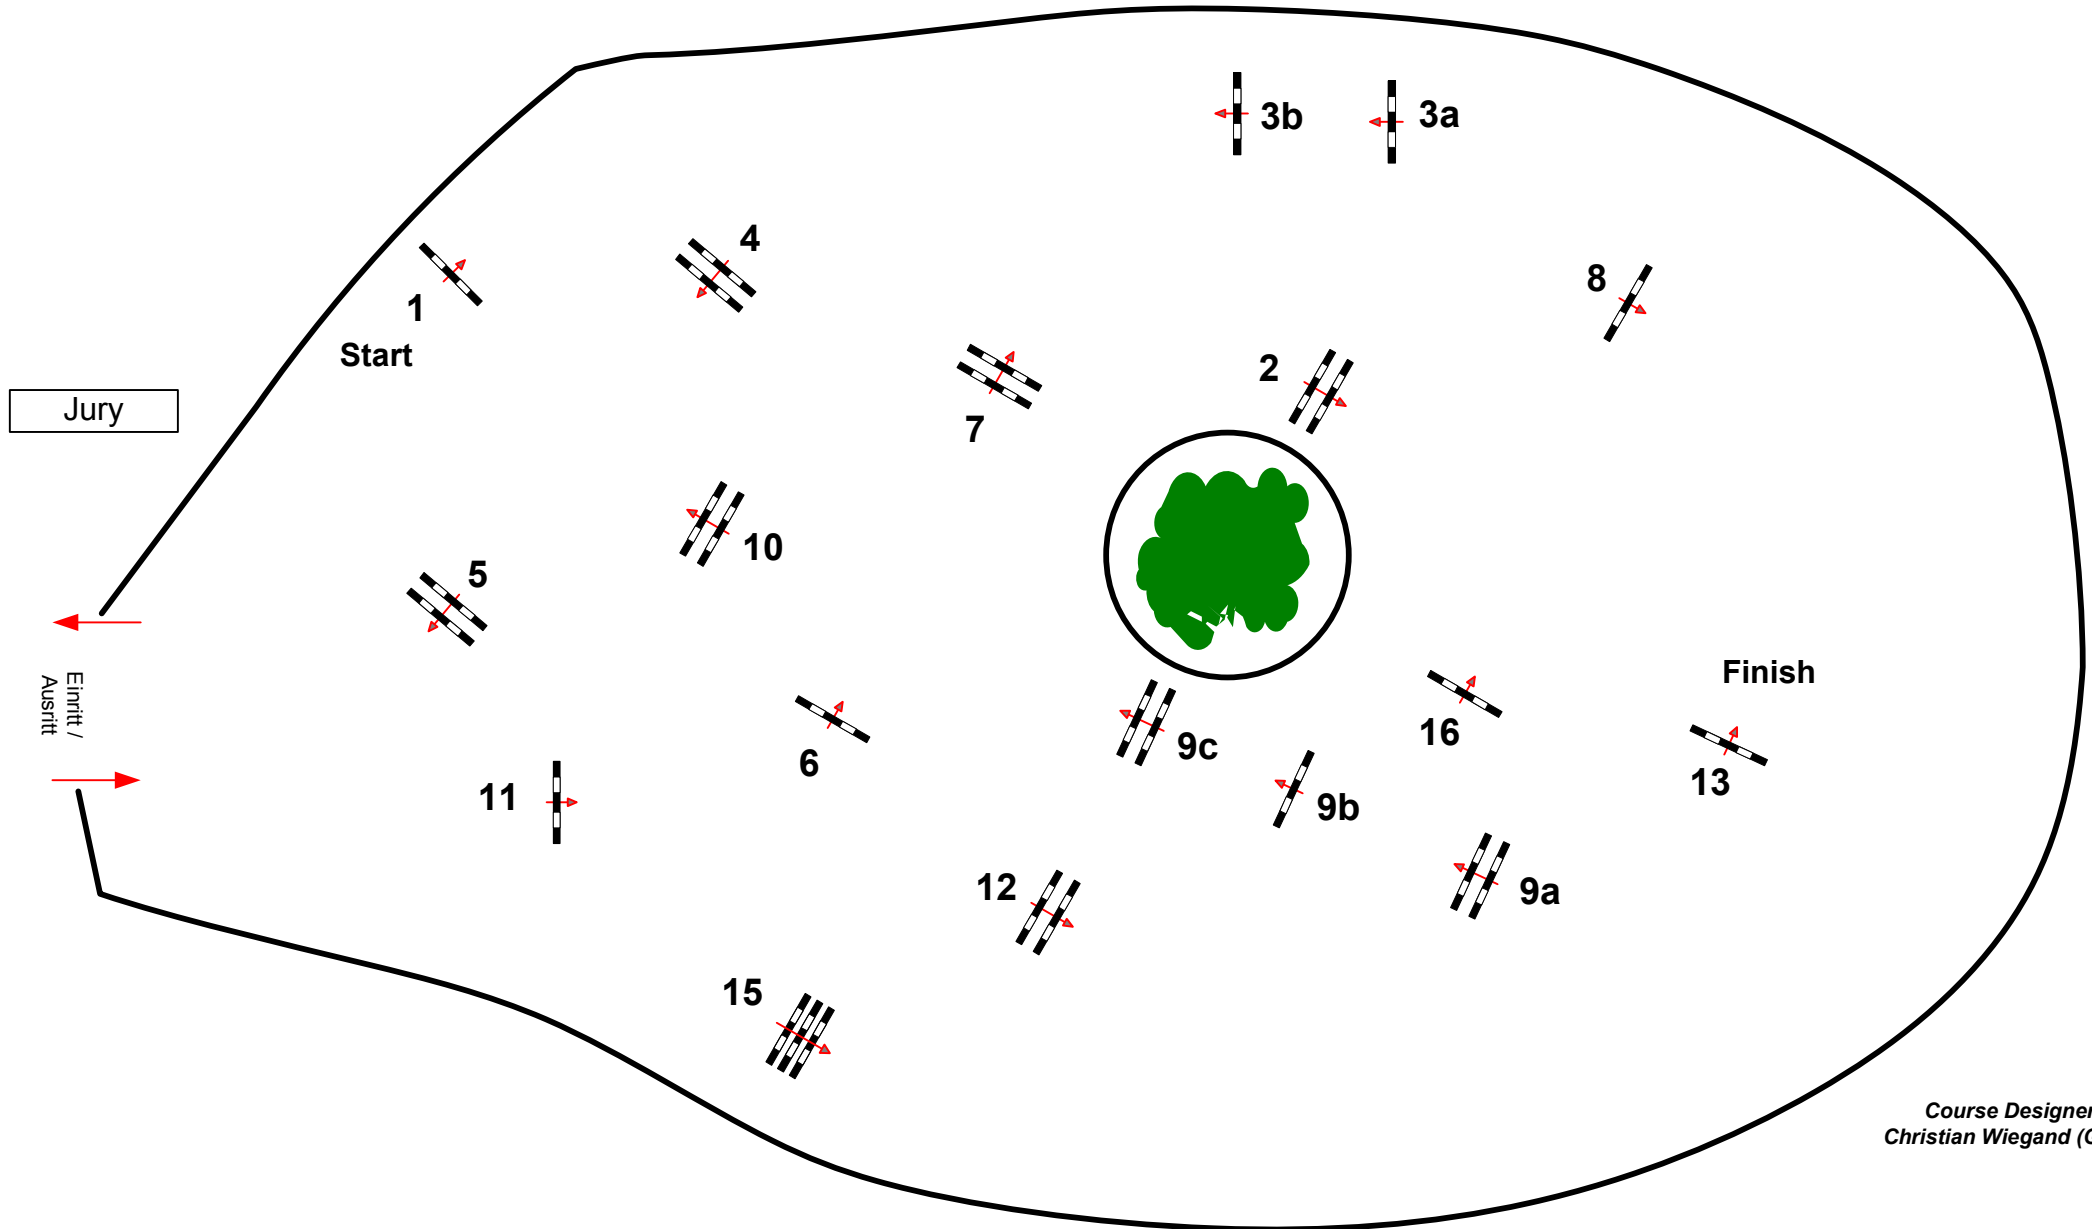

CSI***Paderborn 2012

Class No.: 6

EON Großer Preis von Paderborn

Competition over two rounds

Table: A
National RG:
FEI RG / Art. 238.2.1
Height: 1,55 m

Speed: 375 m/min
Length: 520 m
Time allowed: 84 sec
Time limit: 168 sec

Jump-off: **15.16.9a,9b,2,3a,4,12**
Length: 350 m
Time allowed: 57 sec.
Time limit: 114 sec.

Course Designer
Christian Wiegand (GER)