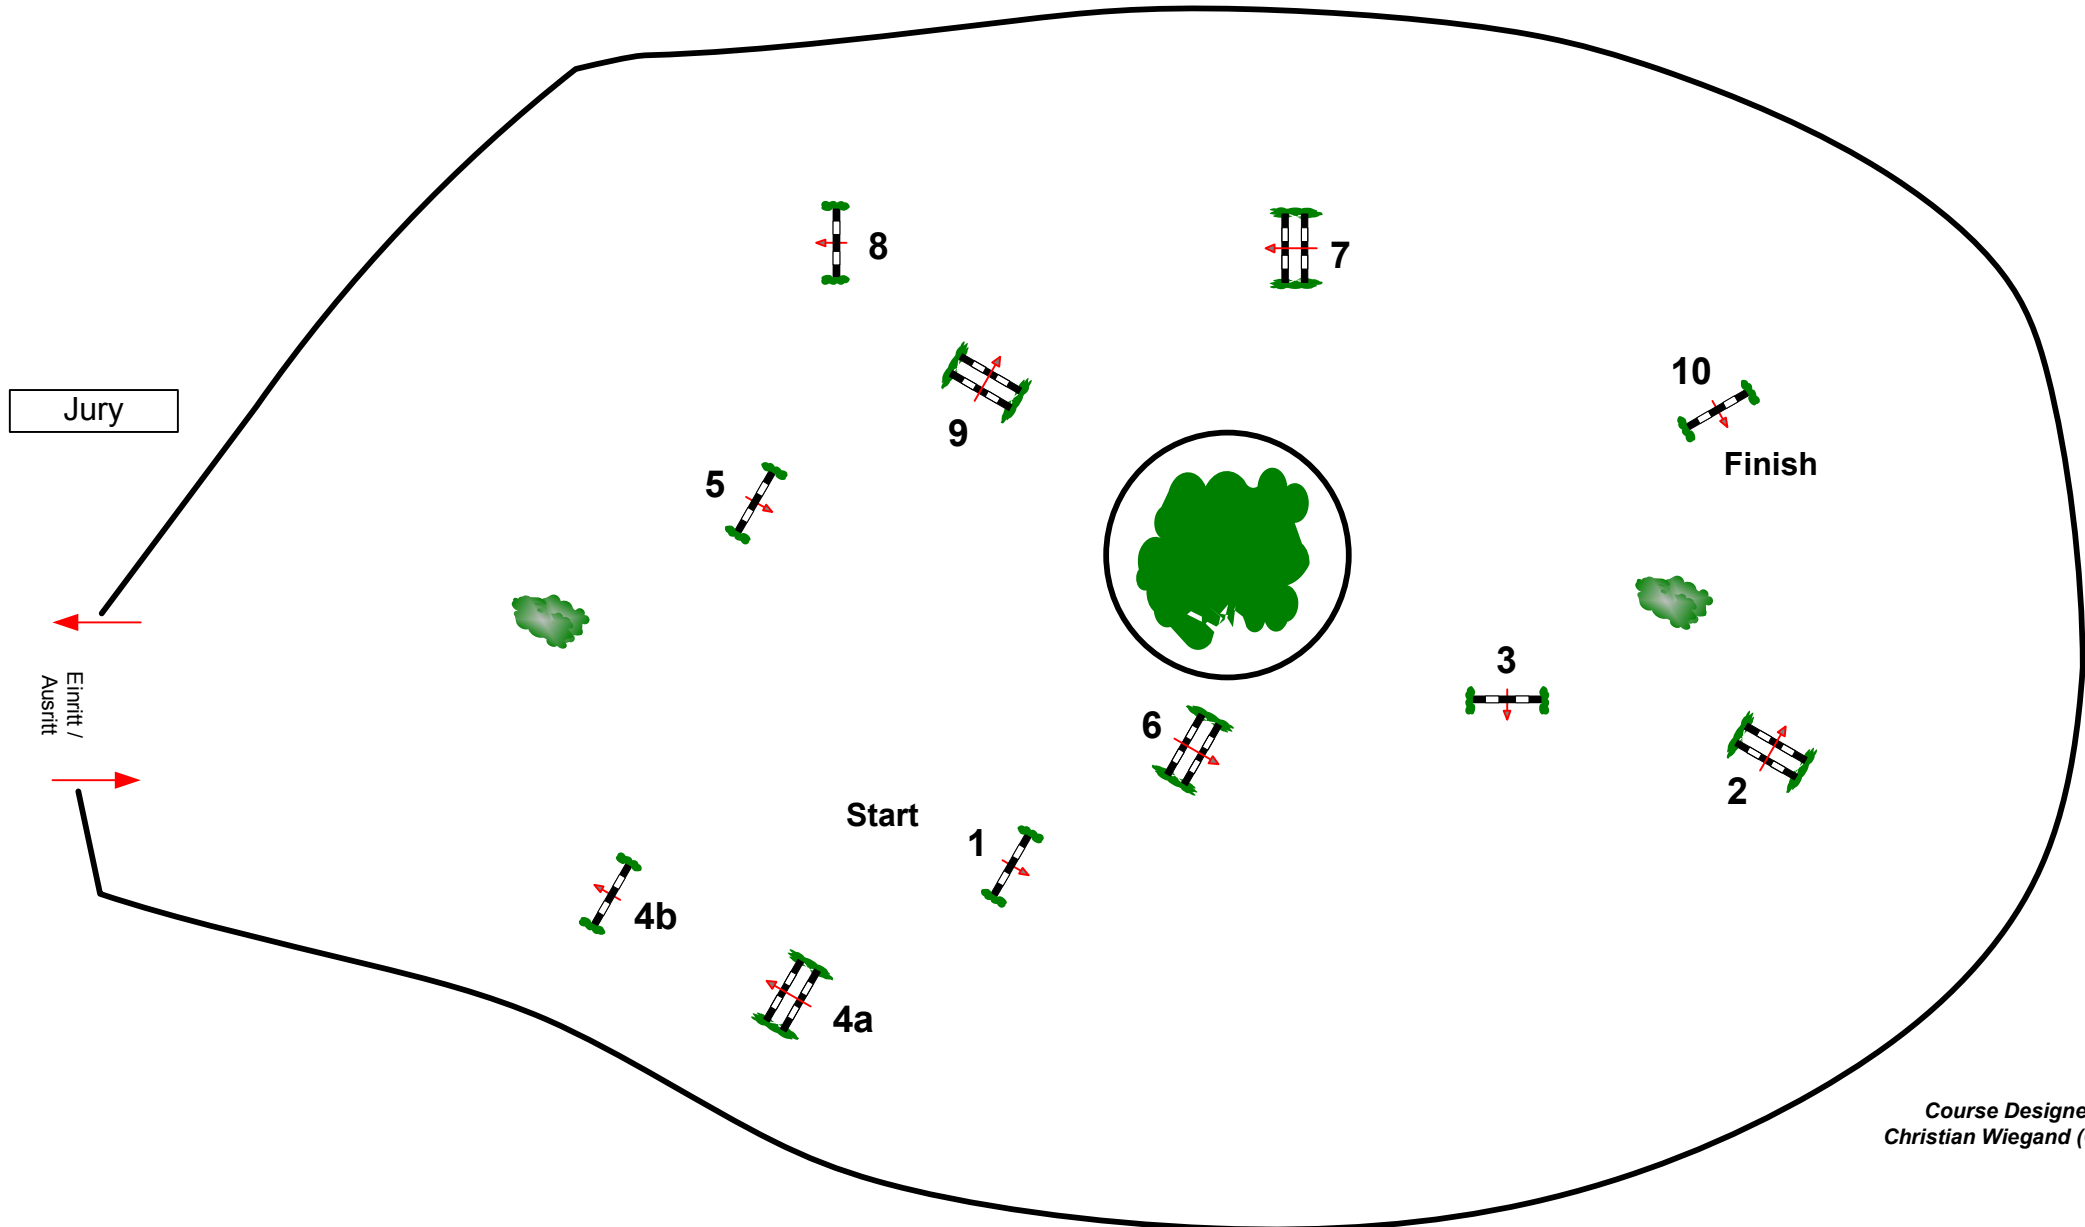

CSI***Paderborn 2012

Class No.: 10/13/16

SML Tour

Competition against the clock

Table: A
National RG: 238.2.1
FEI RG / Art.
Height: 115/125/140 m

Speed: 350 m/min
Length: 450 m
Time allowed: 78 sec
Time limit: 156 sec

Jump-off:
Length:
Time allowed:
Time limit:

Course Designer
Christian Wiegand (GER)