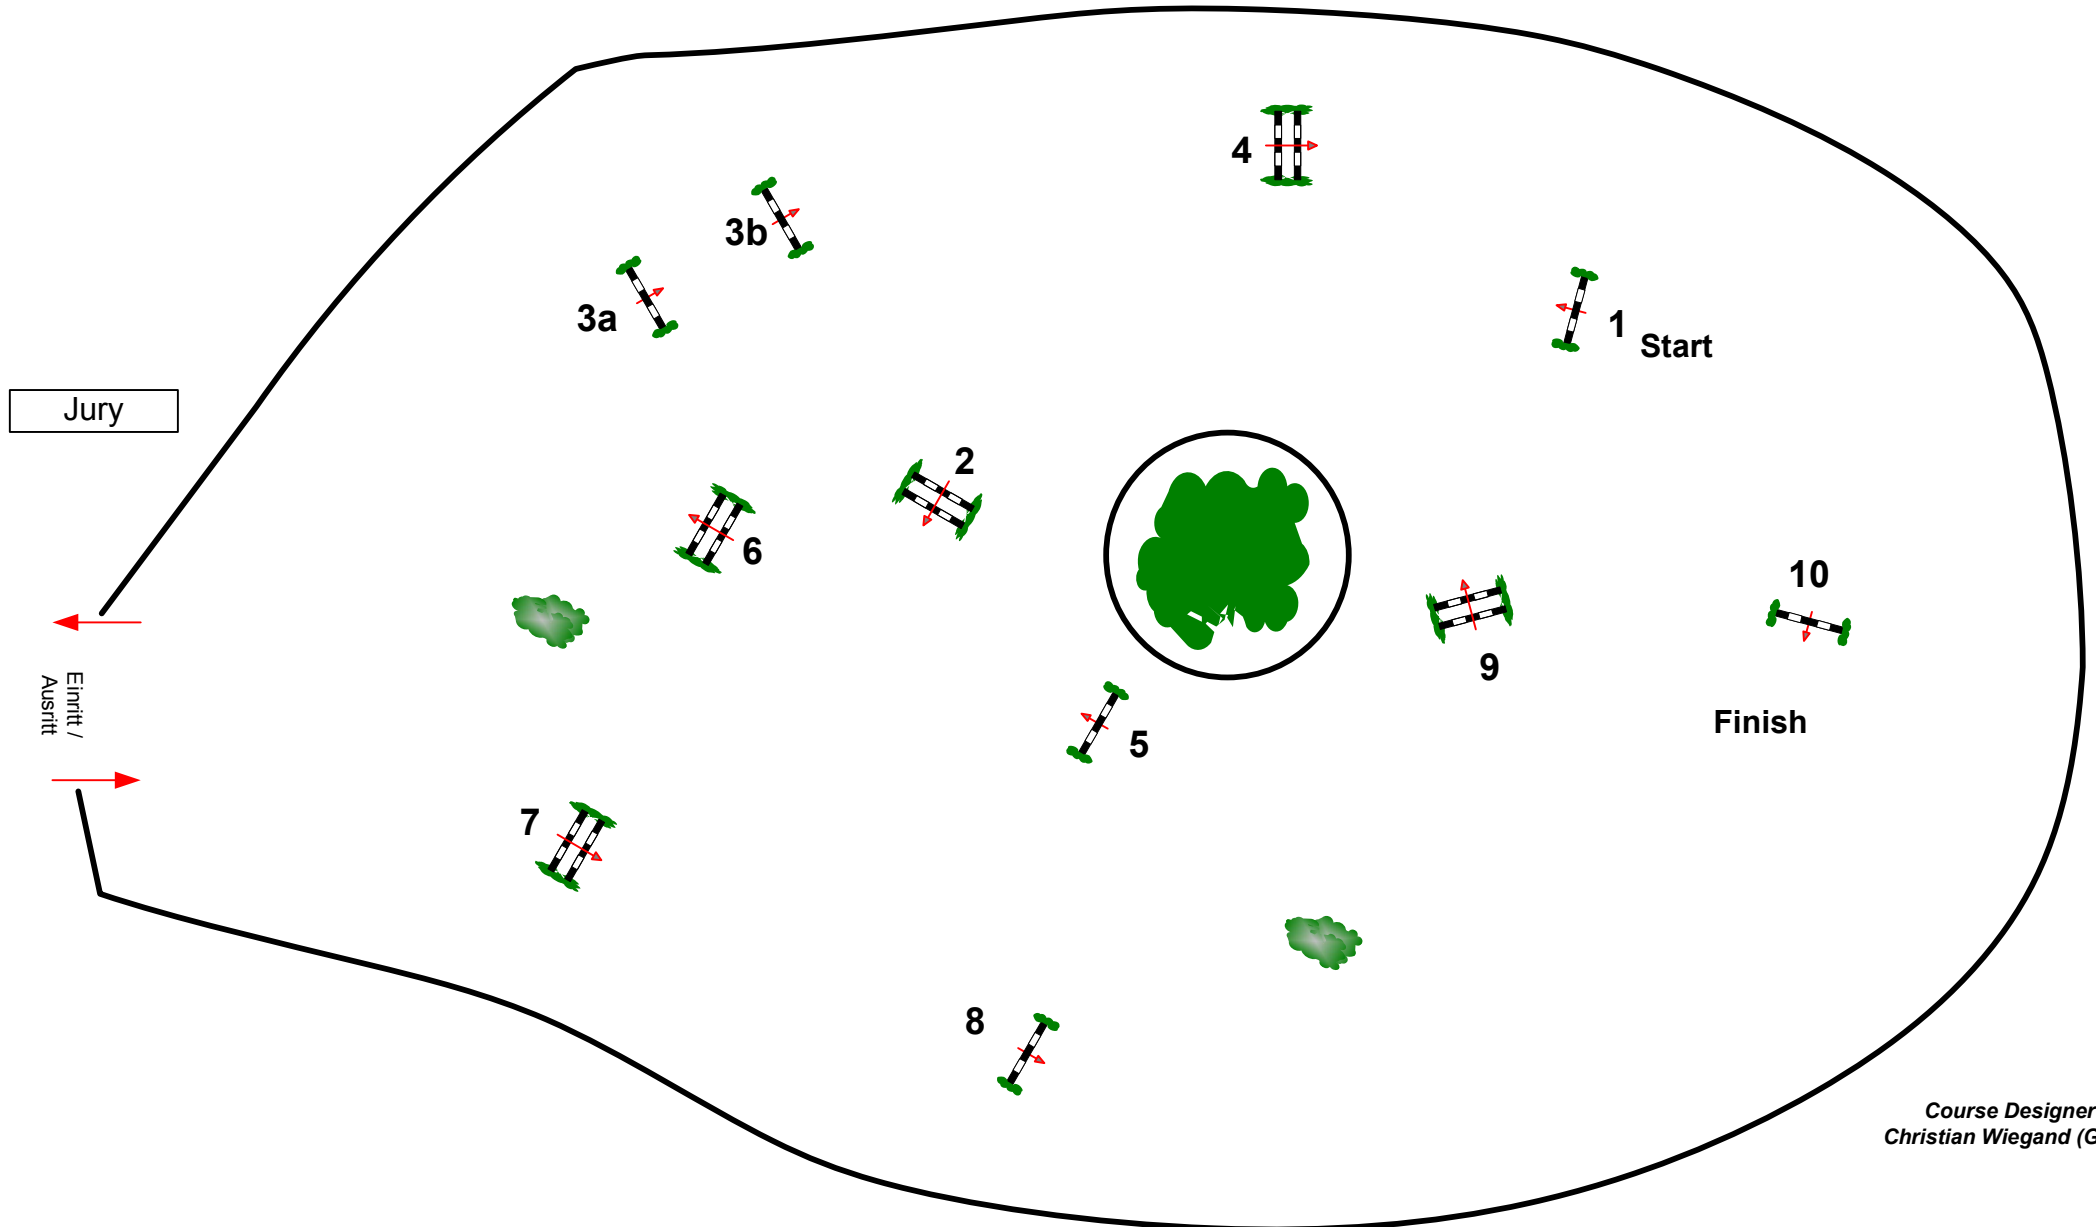

CSI***Paderborn 2012

Class No.: 22

Amateur Springreiterclub

Springprüfung M** FZ

Table: A
National RG: 501 A 1
FEI RG / Art.
Height: 1,35 m

Speed: 350 m/min
Length: 440 m
Time allowed: 76 sec
Time limit: 152 sec

Jump-off:
Length:
Time allowed:
Time limit:

Course Designer
Christian Wiegand (GER)