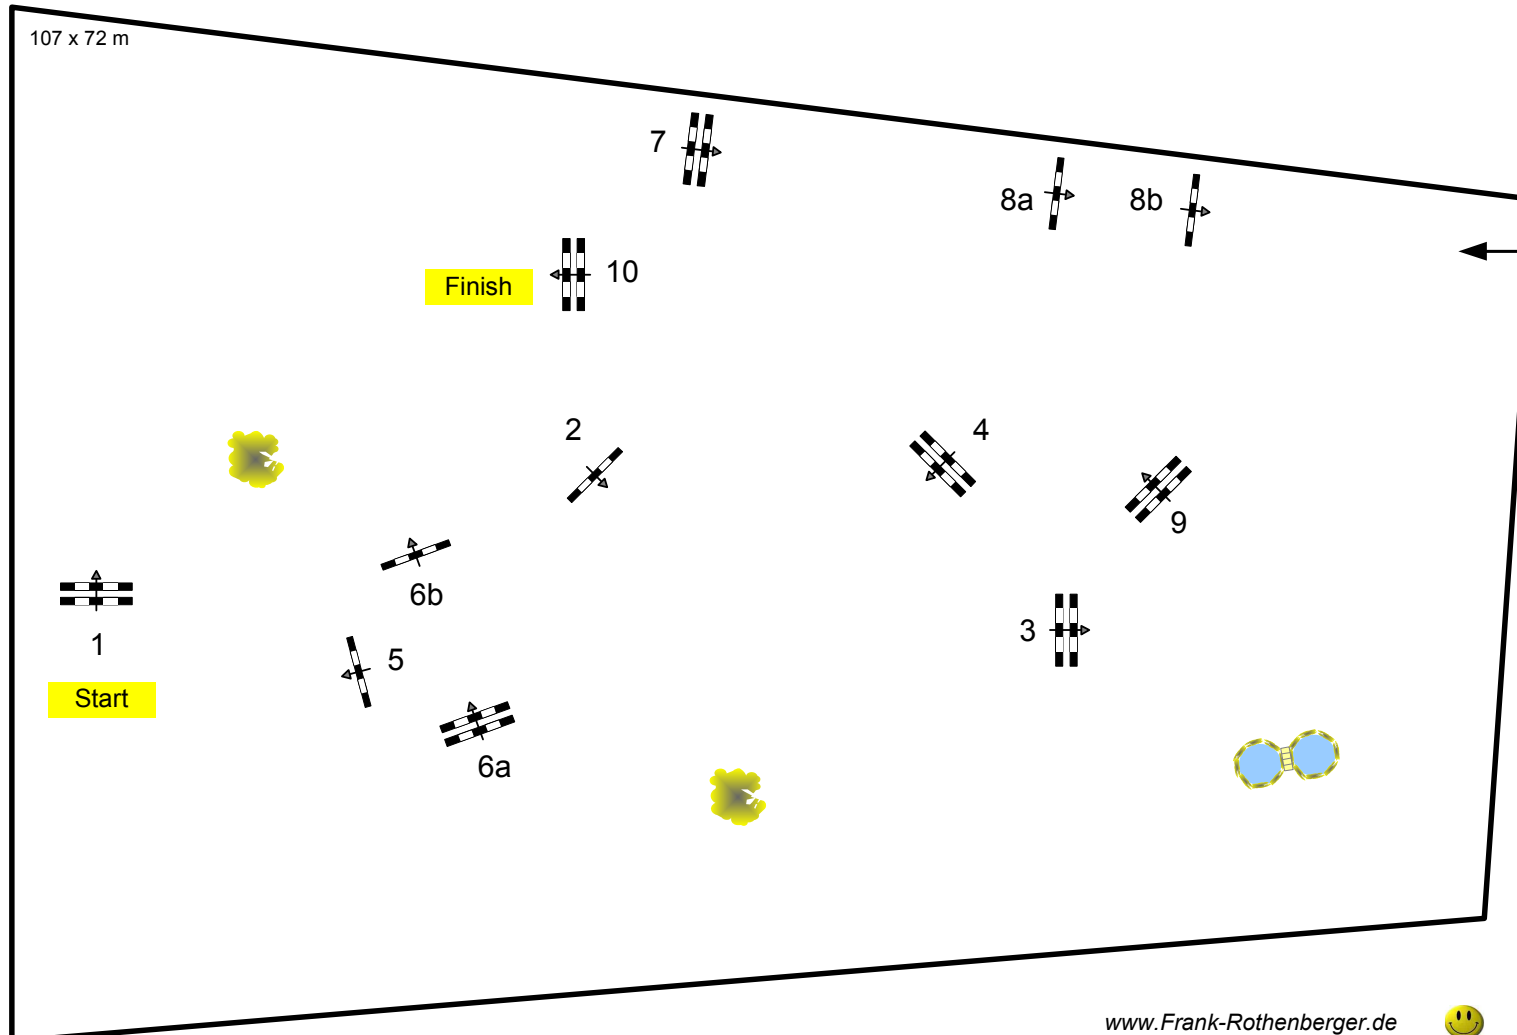

Balve Optimum 2012

Nr.: 17

Opening Class

Competition against the clock

Table: A
 National RG:
 FEI RG / Art. 238.2.1
 Height: 1,40 m

Speed: 350 m/min
 Length: 410 m
 Time allowed: 71 sec
 Time limit: 142 sec

Obstacles: 10
 Efforts: 12
 Penalty sec

Jump-Off / 2ndPhase:

Length: 0 m
 Time allowed: 0 sec
 Time limit: 0 sec