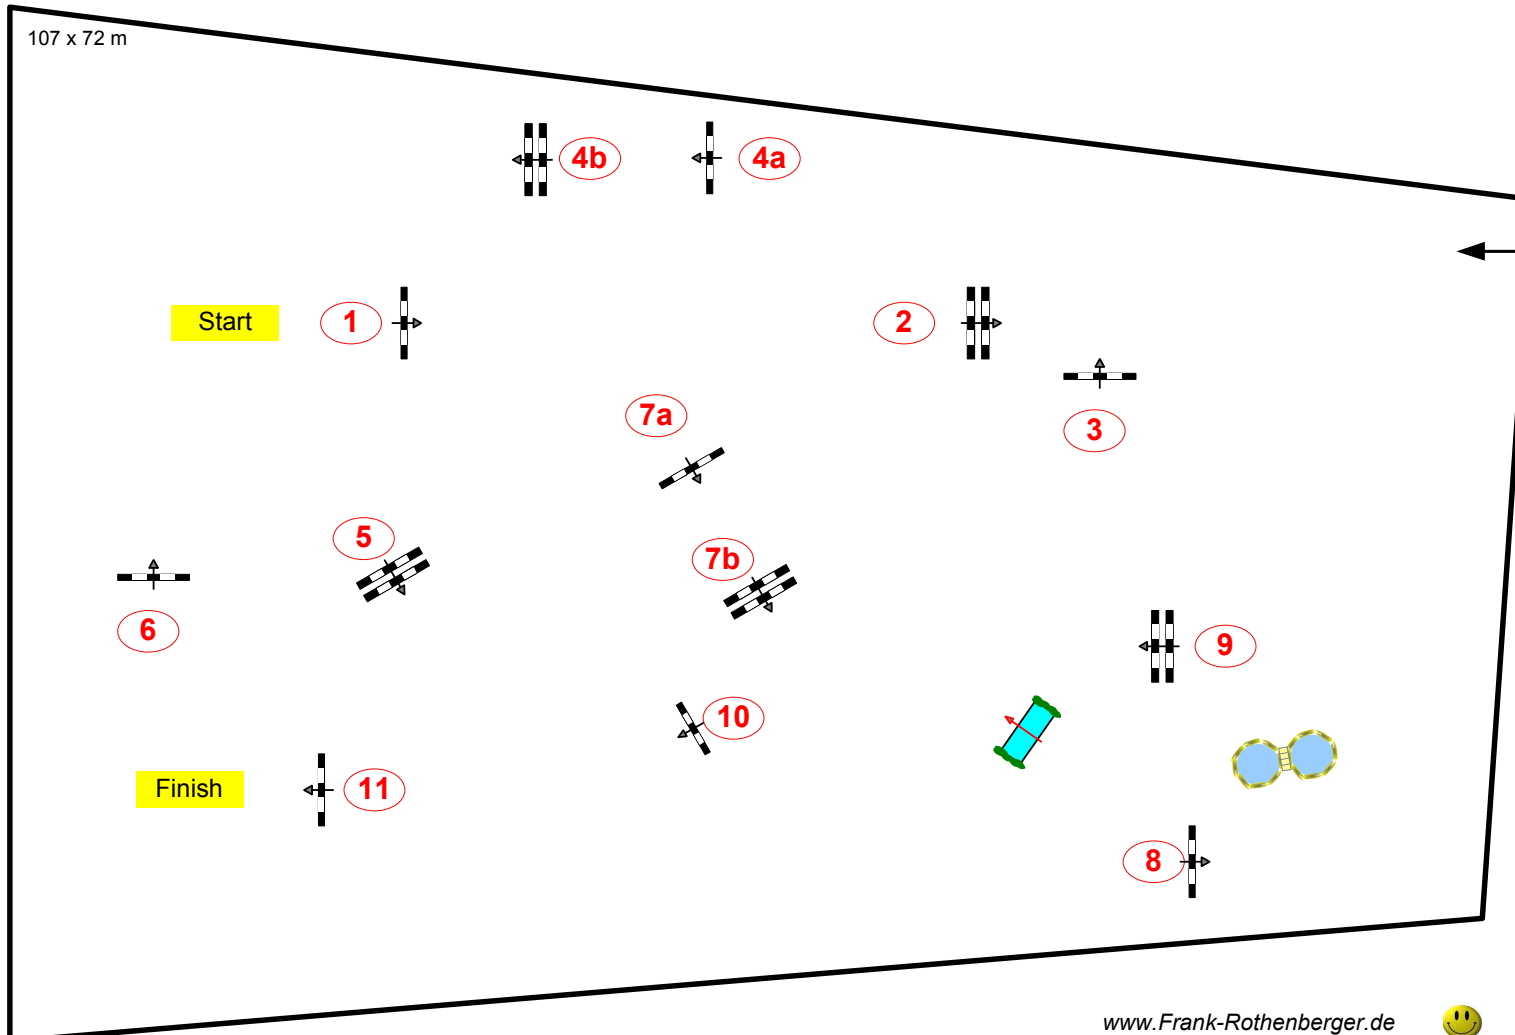

Balve Optimum 2012

Nr.: 18

Kleine Tour

Competition against the clock

Table:	A
National RG:	
FEI RG / Art.	238.2.1
Height:	1,40 m

Speed:	350 m/min
--------	-----------

Length:	440 m
Time allowed:	76 sec
Time limit:	152 sec

Obstacles:	11
Efforts:	13
Penalty sec	

Jump-Off / 2ndPhase:

0

Length:	0 m
Time allowed:	0 sec
Time limit:	0 sec