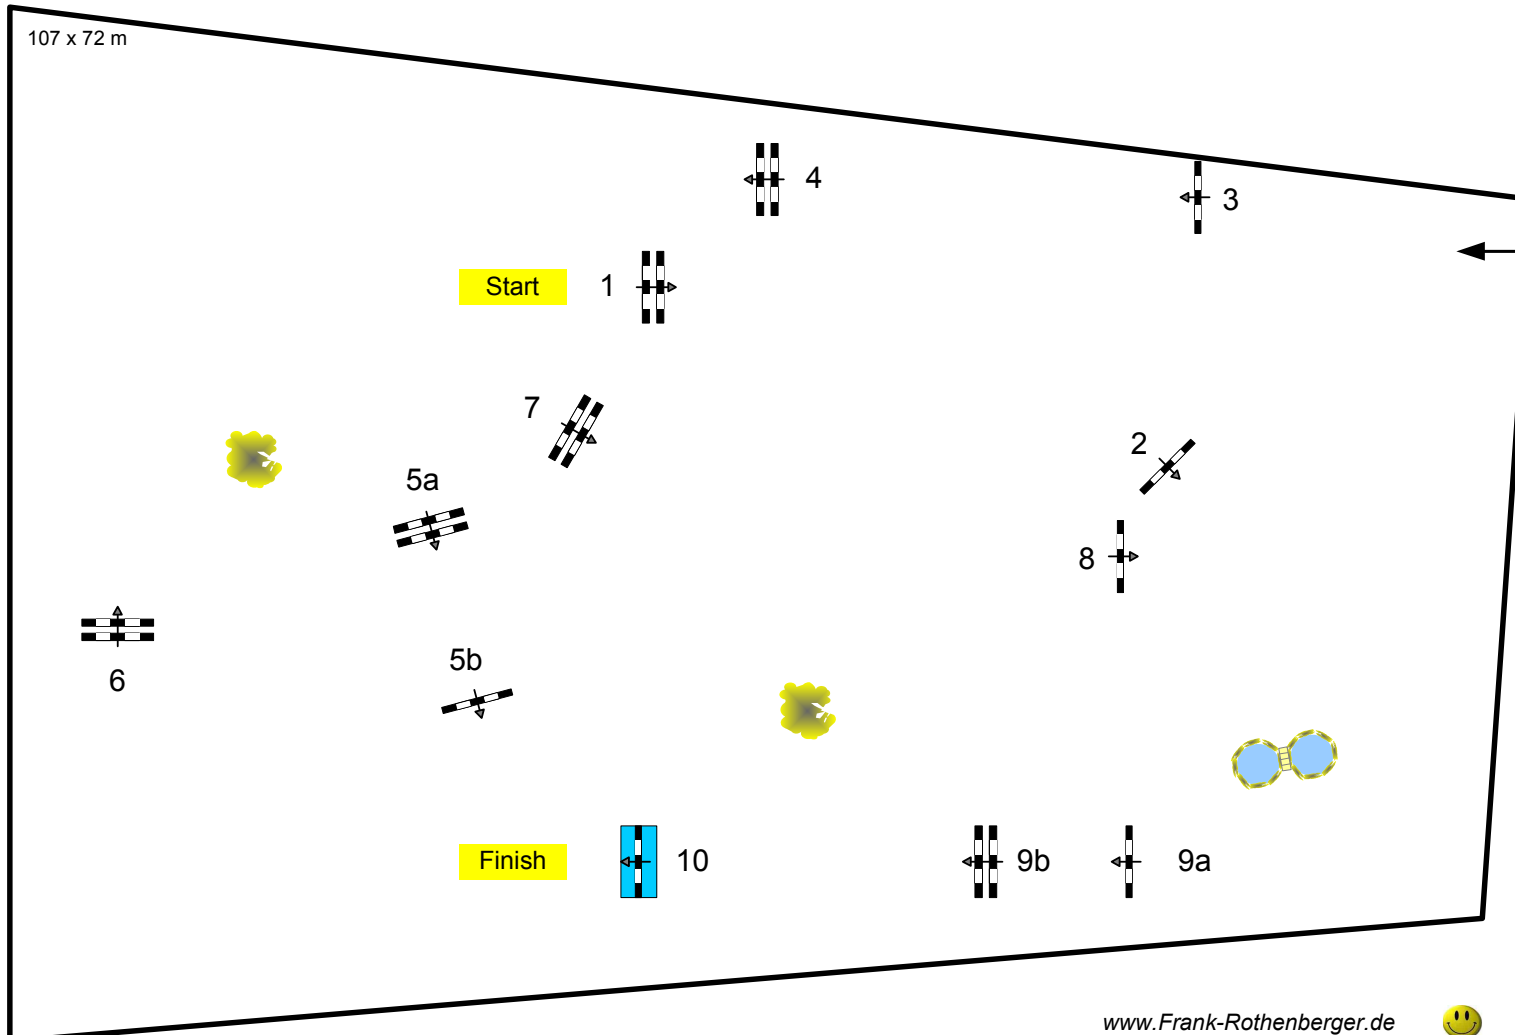

Balve Optimum 2012

Nr.: 22

Youngster Tour

Competition against the clock

Table:	A
National RG:	
FEI RG / Art.	238.2.1
Height:	1,35 m

Speed:	350 m/min
--------	-----------

Length:	390 m
Time allowed:	67 sec
Time limit:	134 sec

Obstacles:	10
Efforts:	12
Penalty sec	

Jump-Off / 2ndPhase:

Length:	0 m
Time allowed:	0 sec
Time limit:	0 sec