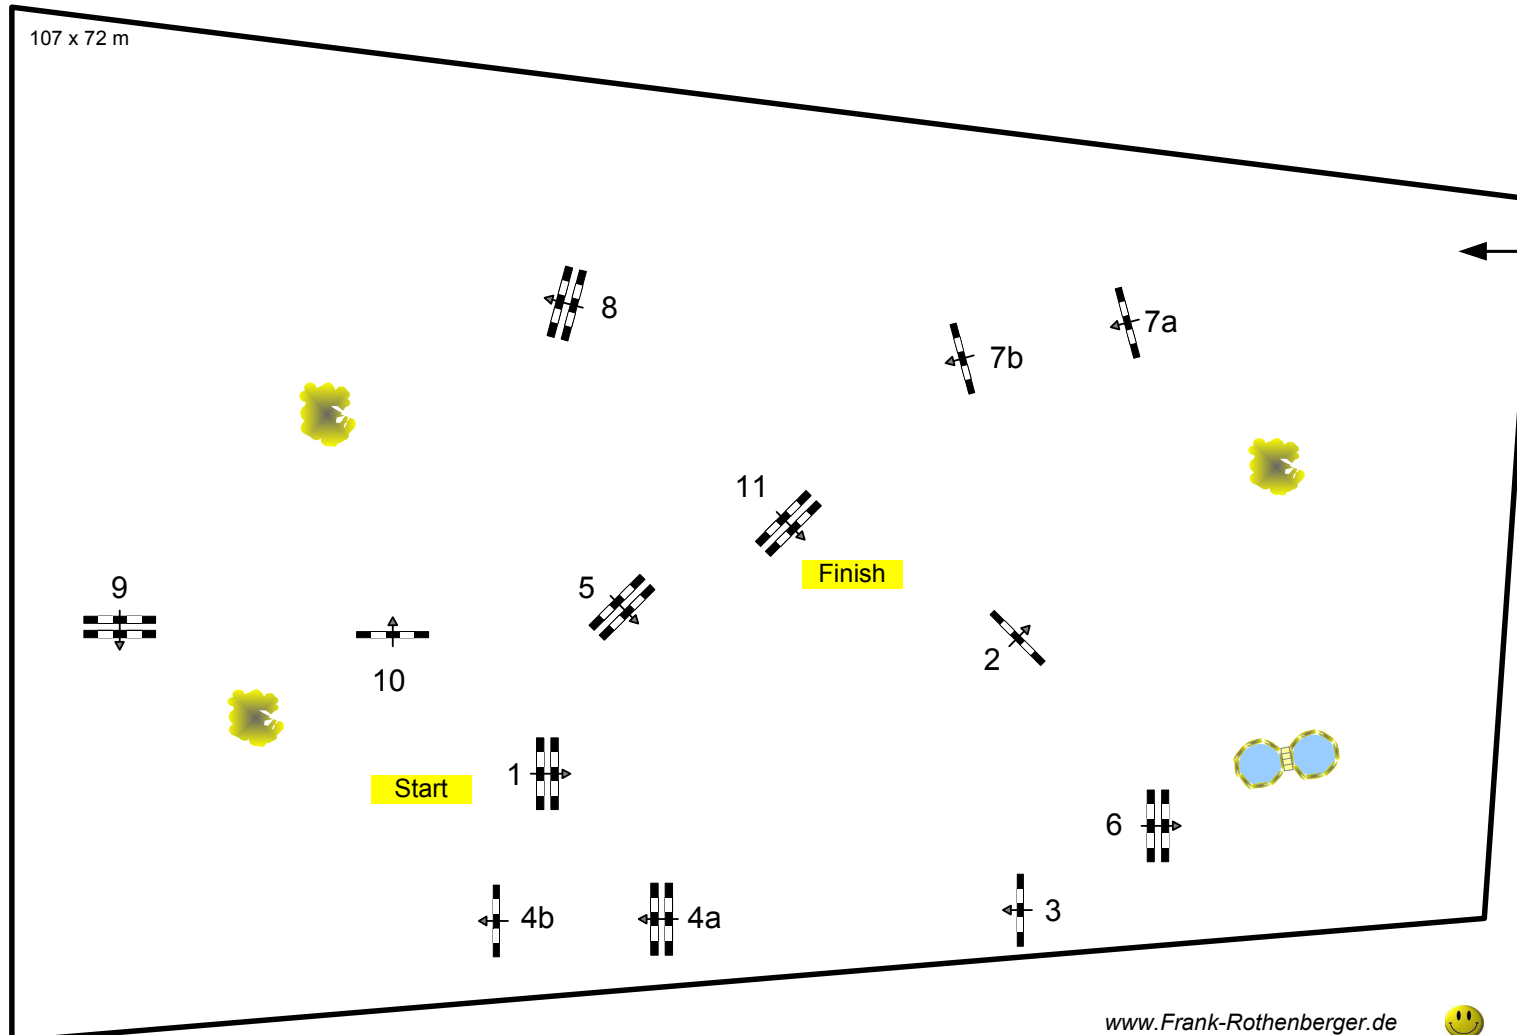

Balve Optimum 2012

Nr.: 23 Youngster Tour

Competition against the clock

Table: A
National RG: 238.2.1
FEI RG / Art.
Height: 1,40 m

Speed: 350 m/min

Length: 440 m
Time allowed: 76 sec
Time limit: 152 sec

Obstacles: 11
Efforts: 13