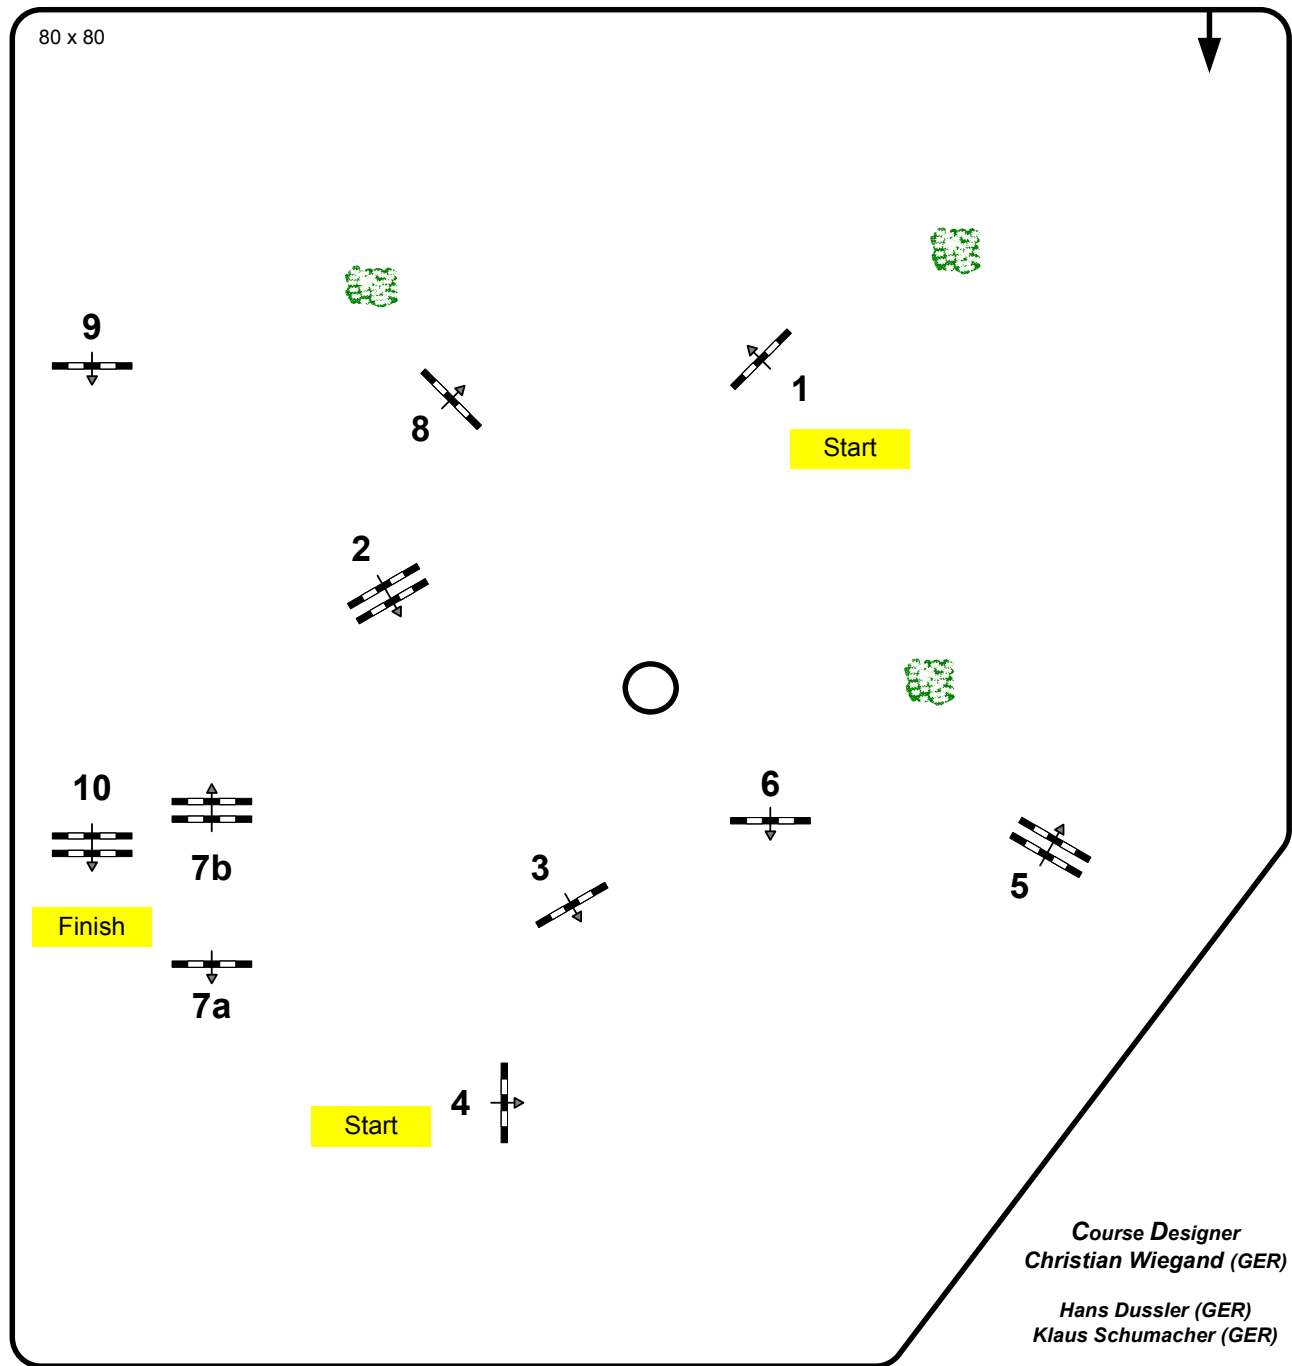

CSI3* Pforzheim 2012

Class No.: 14/15/16

Amateur Tour

Speed and Handiness

Table: C

FEI RG / Art. 239,263

Approx Height: 125/135/140 m

Speed: 0 m/min

Length: 0 m

Time Allowed: 0 sec

Time Limit: 0 sec

Obstacles: 10

Efforts: 11

Penalty Seconds: 4

Jump-Off:

Length: 0 m

Time Allowed: 0 sec

Time Limit: 0 sec

Course Designer
Christian Wiegand (GER)

Hans Dussler (GER)
Klaus Schumacher (GER)