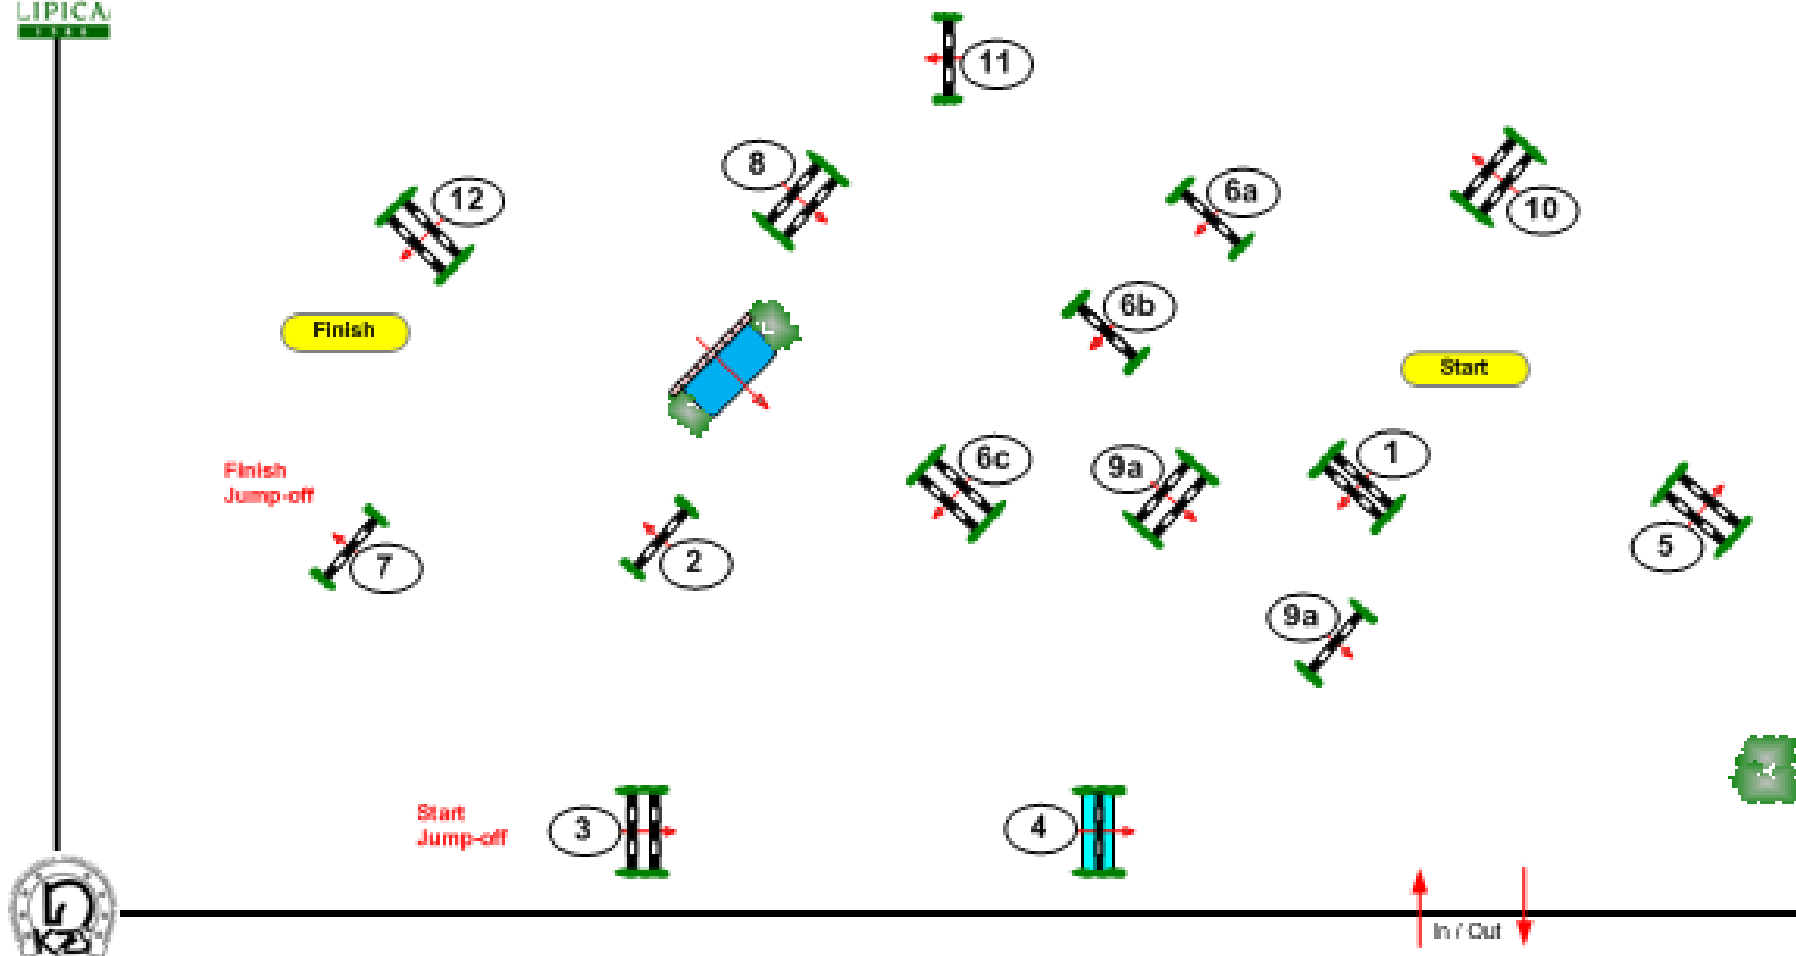

Class No:

12

CSI** -W, CSIJ / Ch-A / CSIYH* - 2012

GRAND PRIX LIPICA - Central European League FEI World Cup™

Gold Tour - 432 Year of the Stud Farm Lipica
Second Qualification for Grand Prix Lipica and for the
Central European League FEI World Cup™ Qualifier

23. June
Saturday

Table: A
National RG:
FEI RG / Art. 238.2.2.
Height: 1,45 m

Speed: 350 m/min
Length: 460 m
Time allowed: 79 sec
Time limit: 158 sec

Obstacles: 1-12
Efforts: 15
Penalty sec:
Closed combination:

Jump-off: 3-4-6b+6c-8-9b-1-7
Length: 340 m
Time allowed: 59 sec
Time limit: 118 sec

100x50m
SCALE: 1:400

www.jumpdesign.net

Eduard Petrovic (CRO)
00385-99 861 8472