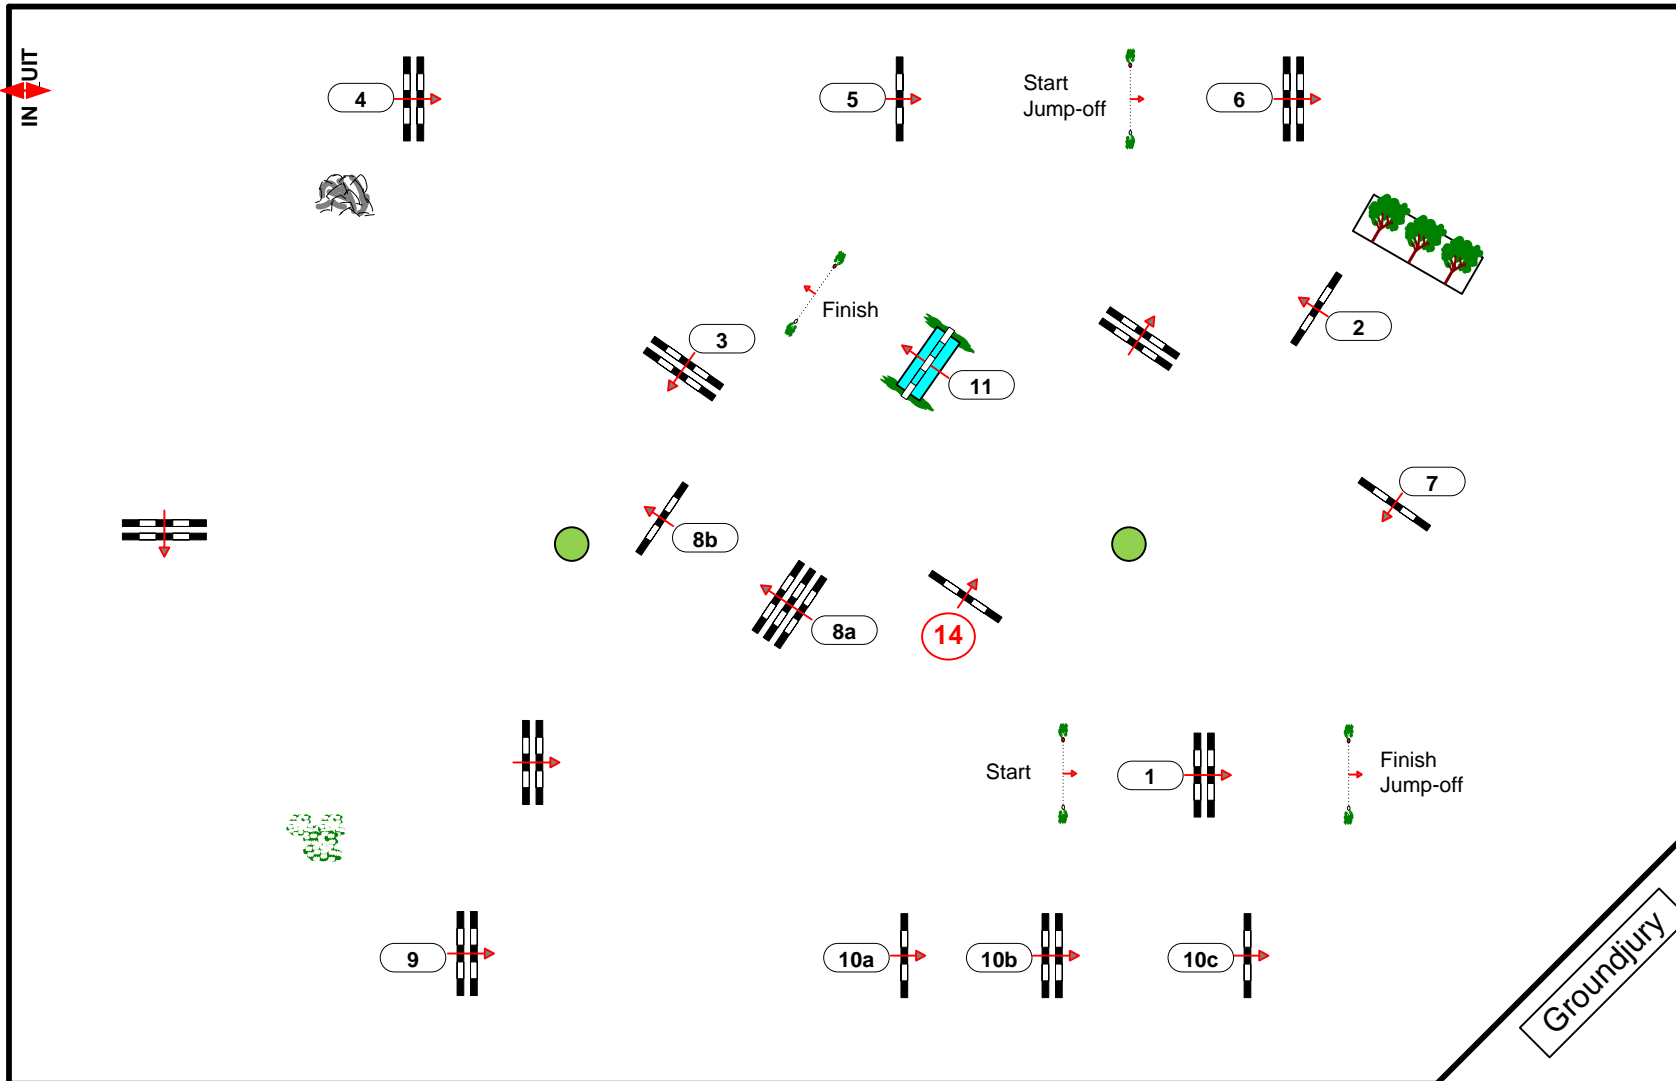

CSI** CONCOURS HIPPIQUE HAARLEMMERMEER 2012

Course Designer:
Marc Kasius (NED)
Cor Snel (NED)

Class No.: 4

International Competition

Competition with one jump-off

zaterdag 16 juni 2012

Start: 9:00

Table: A
National RG:
FEI RG / Art. 238.2.2
Height: 1,30 m

Speed: 375 m/min

Length: 480 m
Time allowed: 77 sec
Time limit: 154 sec

Obstacles: 11
Efforts: 14
Penalty sec
Closed combination:

Jump-off:
6-2-3-14-8a-8b-1
Length: 290 m
Time allowed: 47 sec
Time limit: 94 sec

2nd Jump-off:

Length: 0 m
Time allowed: 0 sec
Time limit: 0 sec