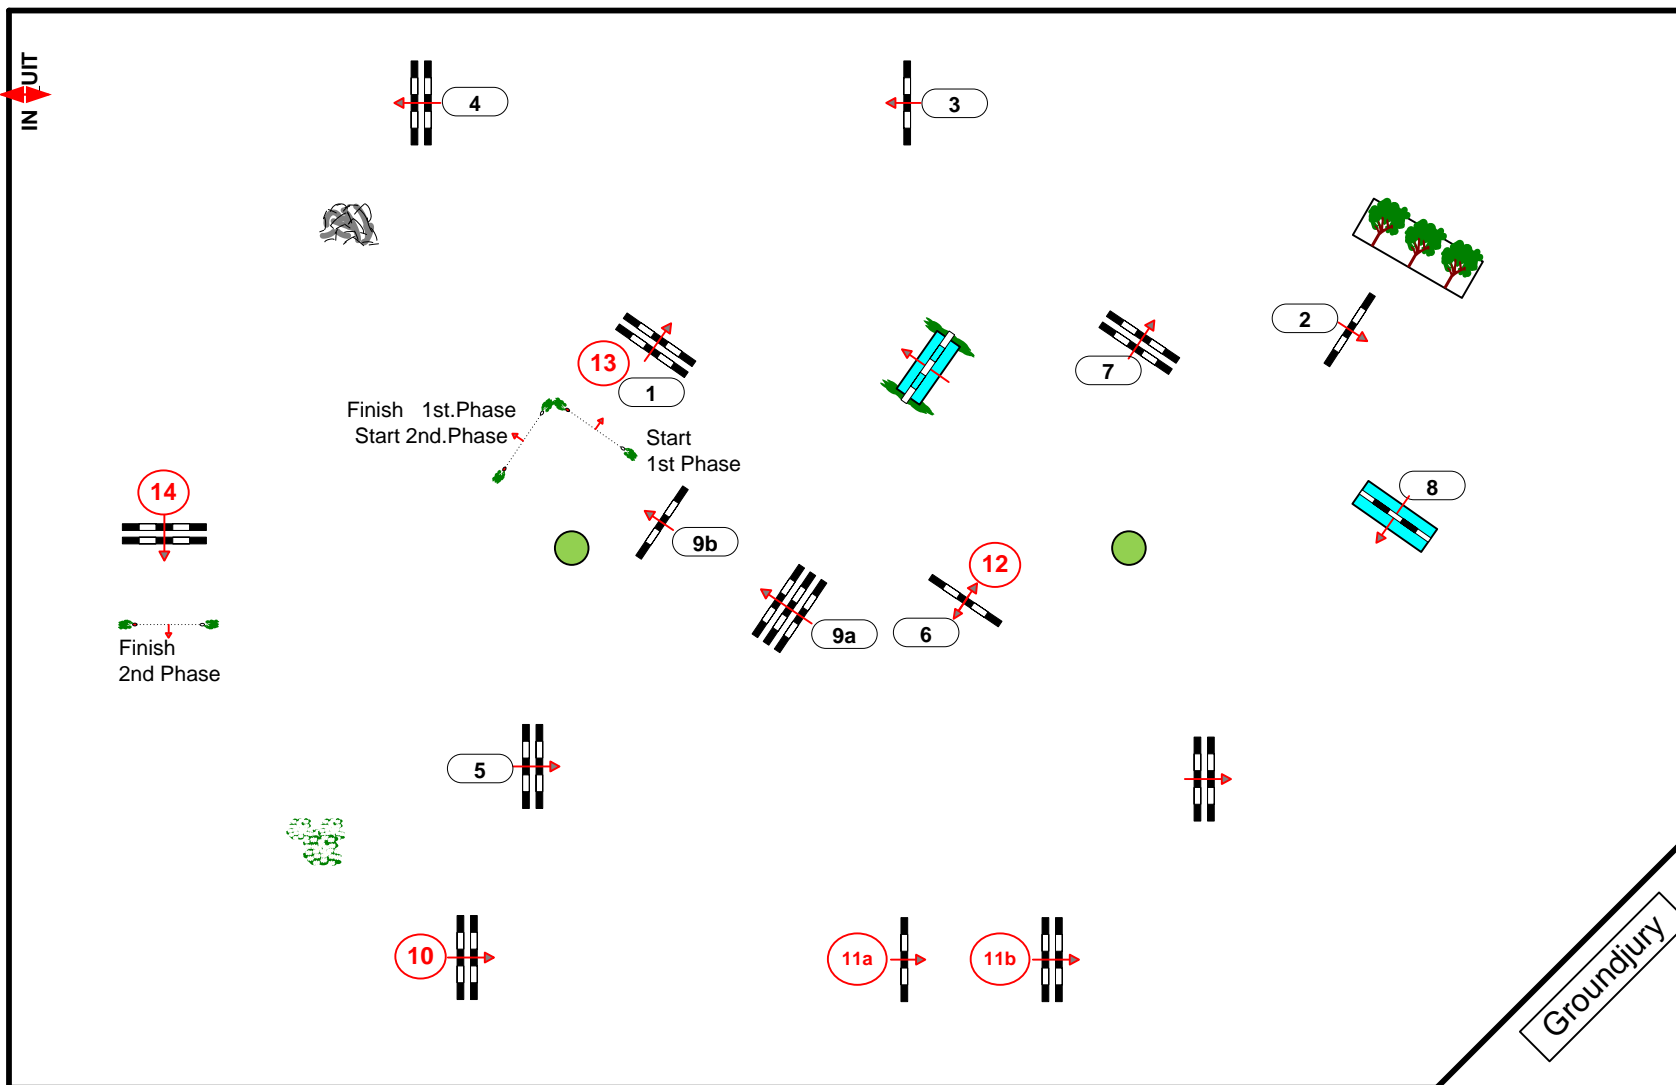

CSI** CONCOURS HIPPIQUE HAARLEMMERMEER 2012

Class No.: 5

International Competition

Competition in two Phases

zaterdag 16 juni 2012

Start: 11:30

Table: A/A

National RG:

FEI RG / Art. 274.5.3

Height: 1,35 m

Speed: 350 m/min

Length: 400 m

Time allowed: 69 sec

Time limit: 138 sec

Obstacles: 9

Efforts: 10

Penalty sec

Closed combination:

2nd Phase:

10-11a-11b-12-13-14

Length: 280 m

Time allowed: 48 sec

Time limit: 96 sec

2nd Jump-off:

Length: 0 m

Time allowed: 0 sec

Time limit: 0 sec

Course Designer:
Marc Kasius (NED)
Cor Snel (NED)