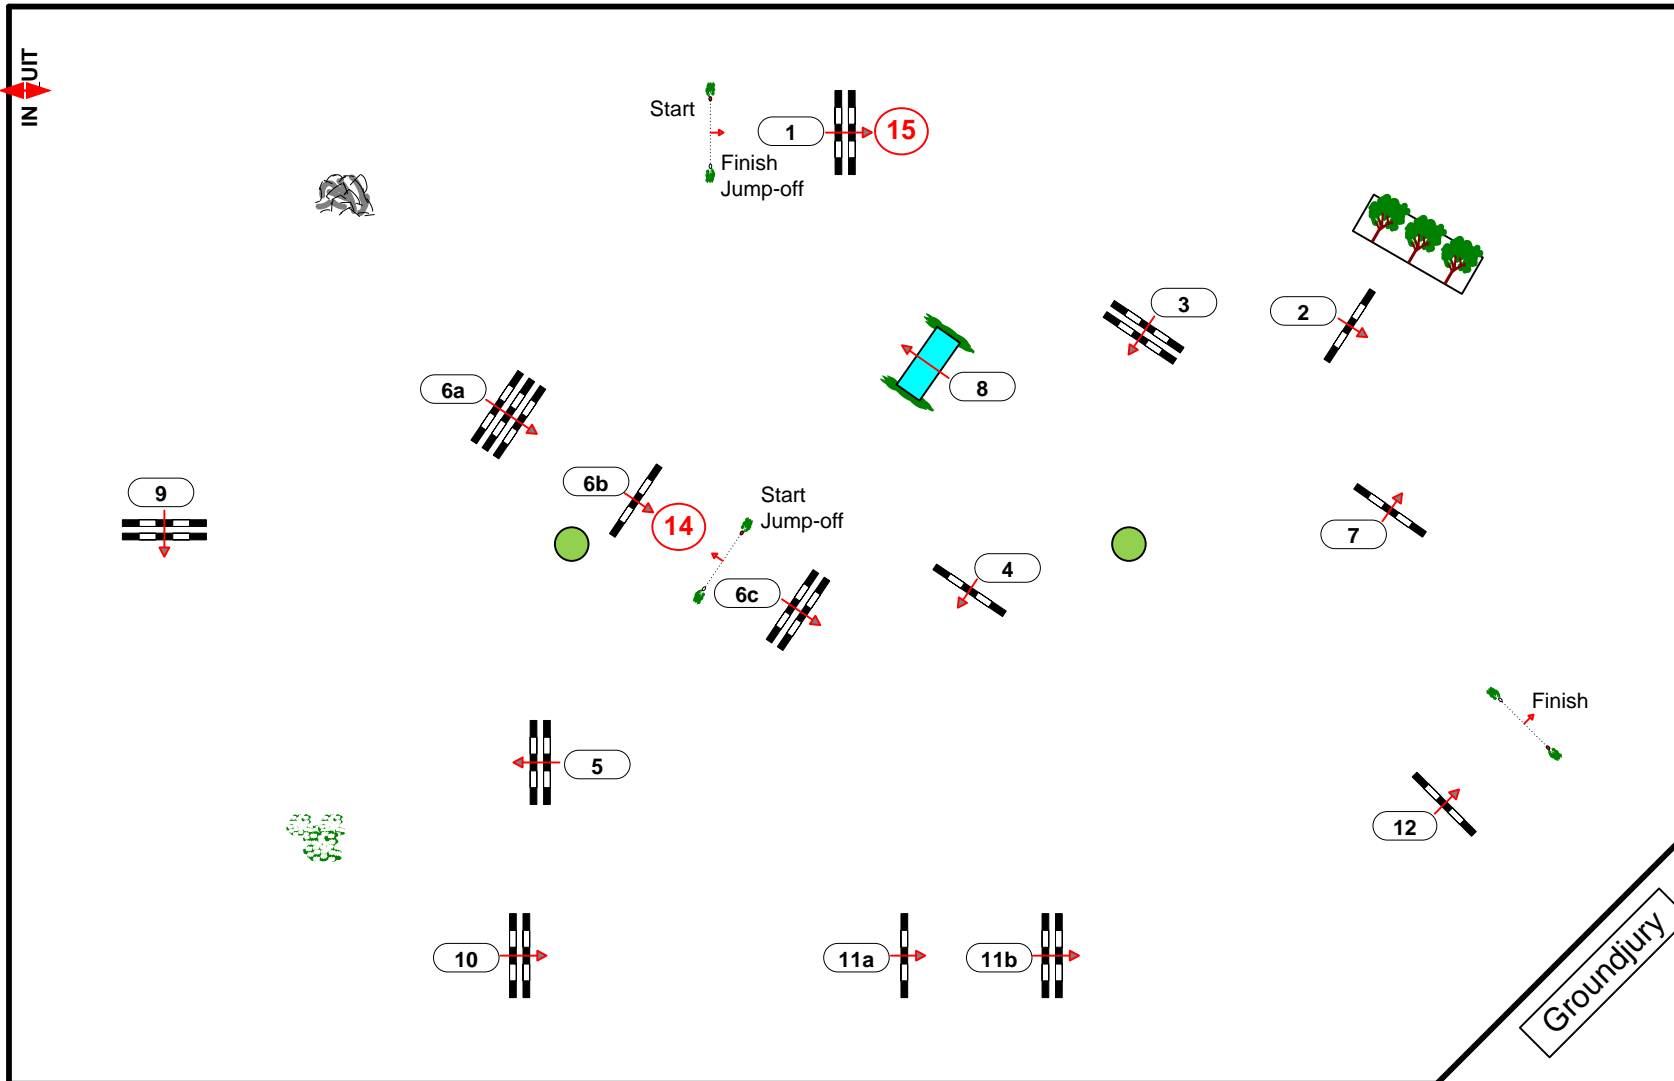

CSI** CONCOURS HIPPIQUE HAARLEMMERMEER 2012

Class No.: 6

International Competition

Competition with one jump-off

zaterdag 16 juni 2012

Start: 15:30

Table: A
National RG:
FEI RG / Art. 238.2.2
Height: 1,40 m

Speed: 375 m/min

Length: 0 m
Time allowed: 0 sec
Time limit: 0 sec

Obstacles: 12
Efforts: 15
Penalty sec
Closed combination:

1st Jump-off:

14-10-11a-11b-4-2-15

Length: 310 m
Time allowed: 50 sec
Time limit: 100 sec

2nd Jump-off:

Length: 0 m
Time allowed: 0 sec
Time limit: 0 sec

Course Designer:
Marc Kasius (NED)
Cor Snel (NED)