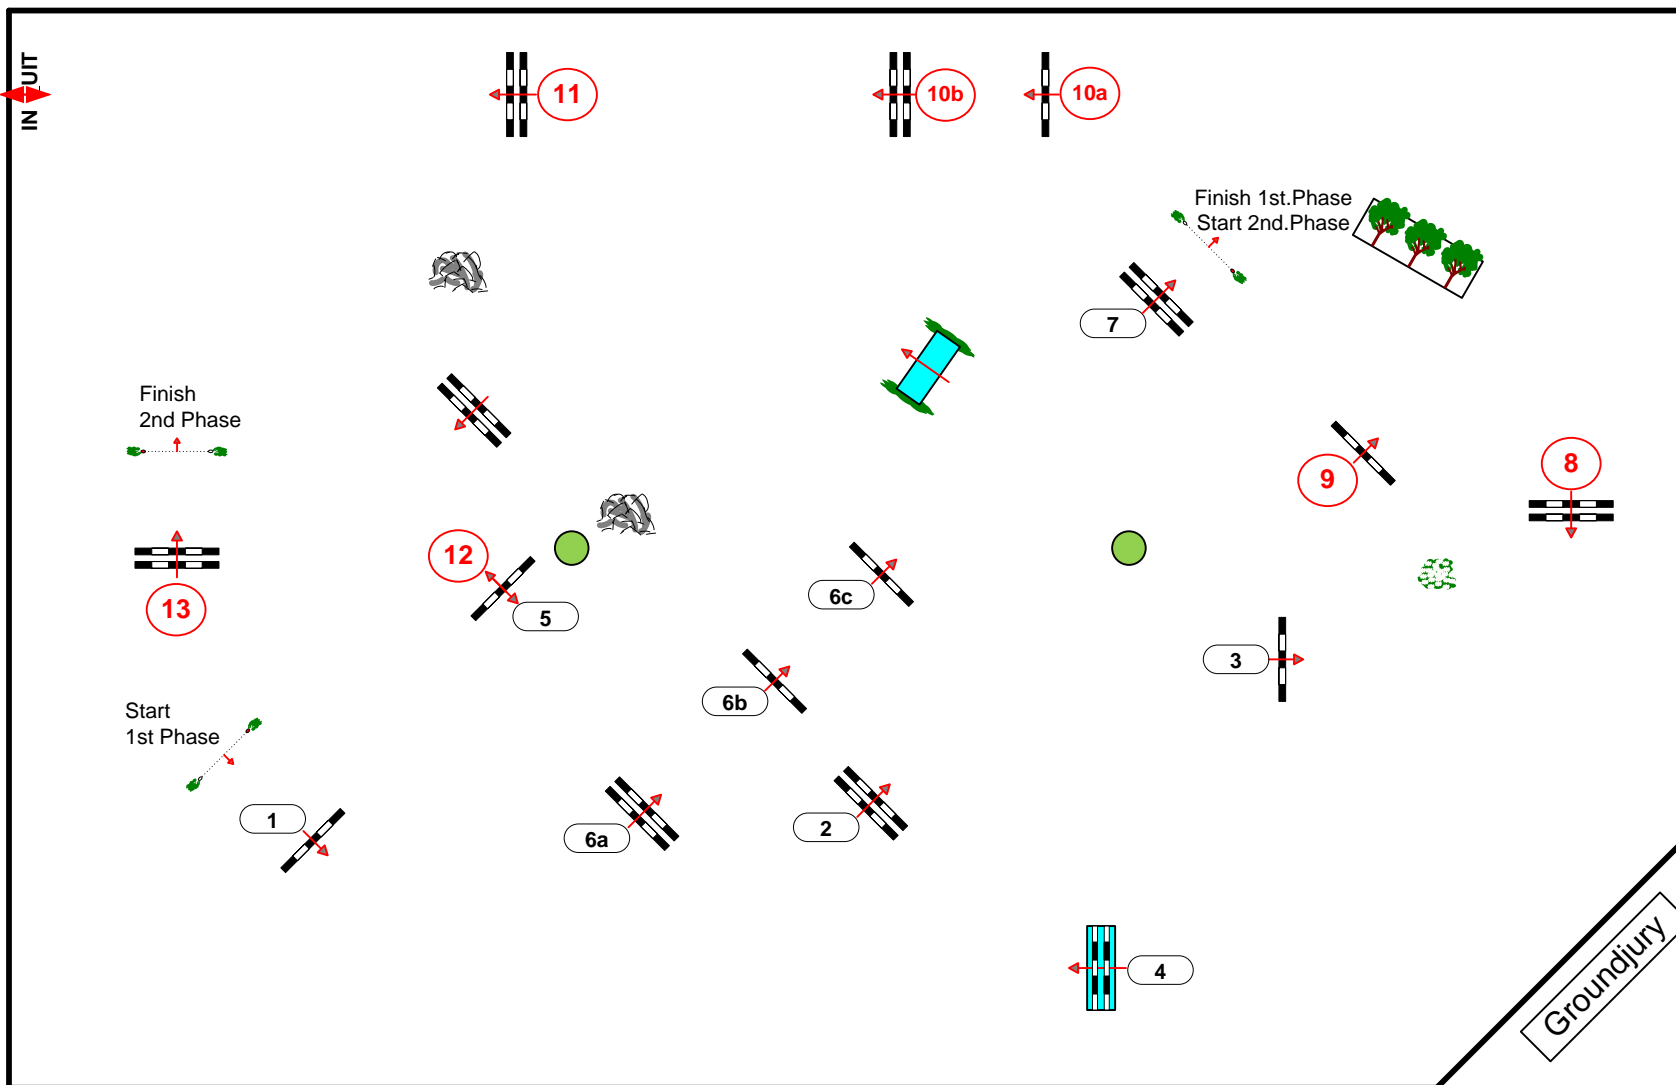

CSI** CONCOURS HIPPIQUE HAARLEMMERMEER 2012

Class No.: 7

International Competition

Competition in two Phases

zondag 17 juni 2012

Start: 8:00

Table: A?A

National RG:

FEI RG / Art. 274.5.6

Height: 1,35 m

Speed: 350 m/min

Length: 320 m

Time allowed: 55 sec

Time limit: 110 sec

Obstacles: 7

Efforts: 9

Penalty sec

Closed combination:

2nd Phase:

8-9-10a-10b-11-12-13

Length: 280 m

Time allowed: 48 sec

Time limit: 96 sec

2nd Jump-off:

Length: 0 m

Time allowed: 0 sec

Time limit: 0 sec

Course Designer:
Marc Kasius (NED)
Cor Snel (NED)