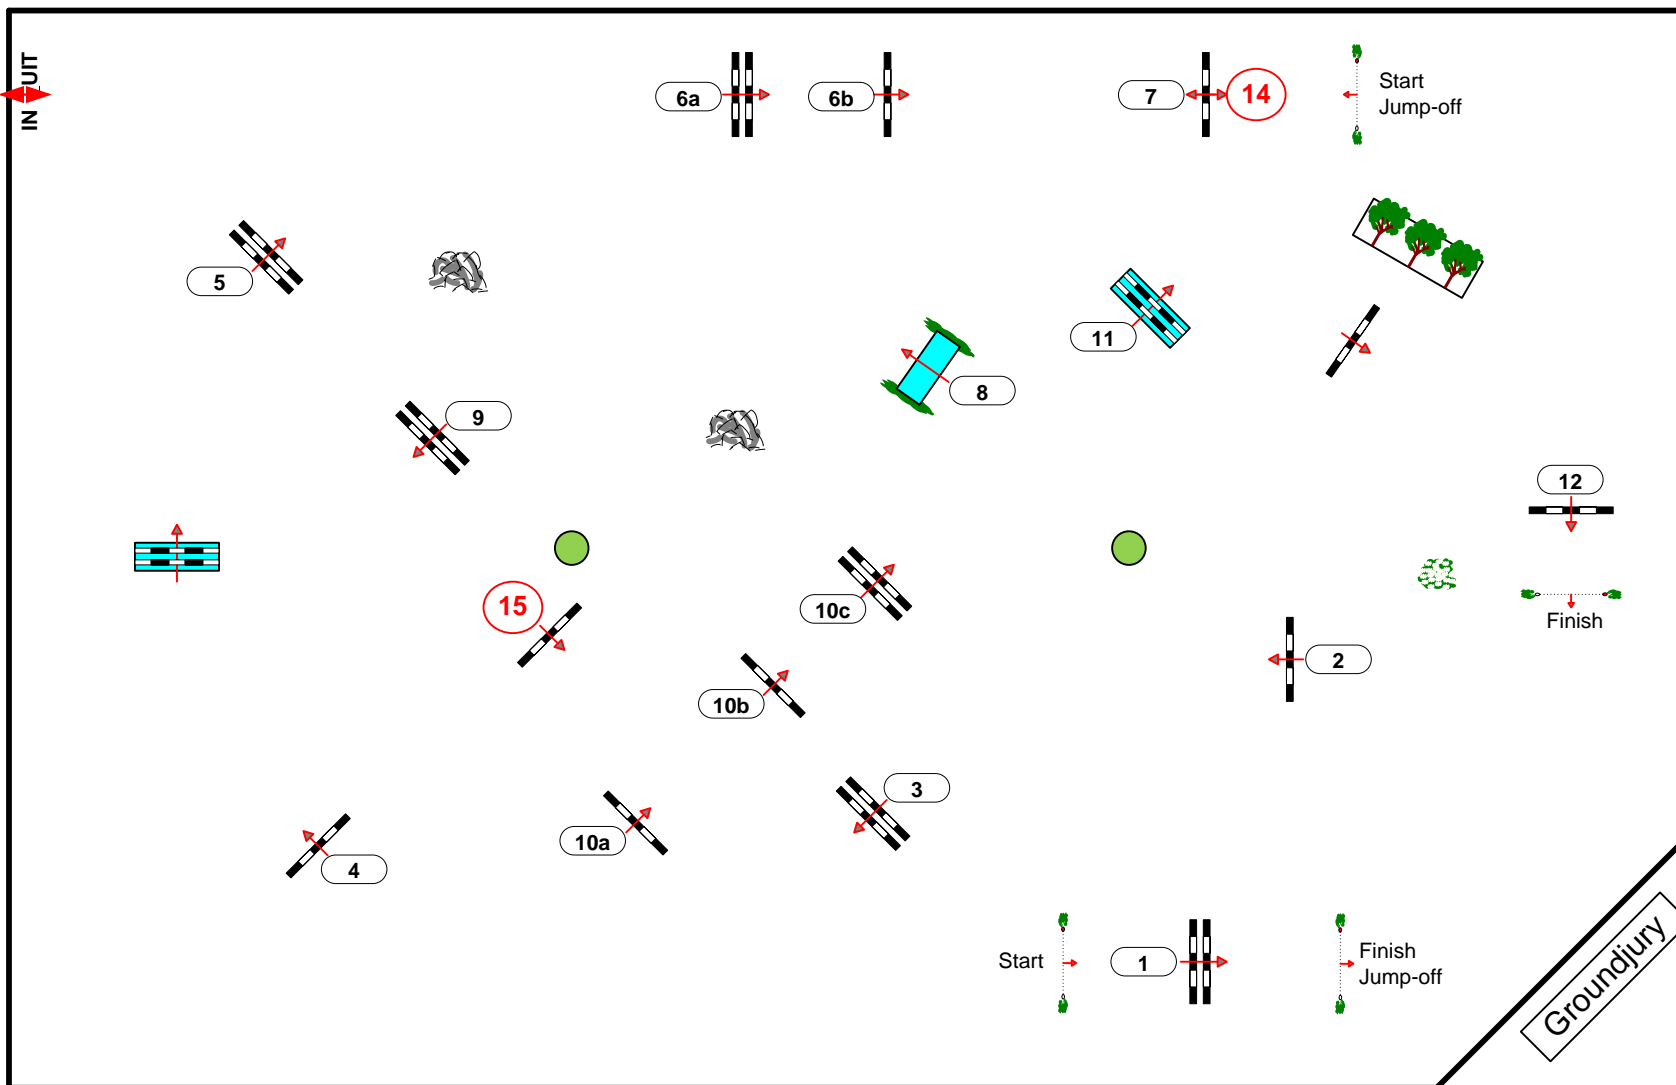

CSI** CONCOURS HIPPIQUE HAARLEMMERMEER 2012

Class No.: 8

International Competition

Competition with one jump-off

zondag 17 juni 2012

Start: 10:45

Table: A
National RG:
FEI RG / Art. 238.2.2
Height: 1,40 m

Speed: 375 m/min

Length: 510 m
Time allowed: 82 sec
Time limit: 164 sec

Obstacles: 12
Efforts: 15
Penalty sec
Closed combination:

Jump-off:
14-9-10b-10c-4-15-1
Length: 300 m
Time allowed: 48 sec
Time limit: 96 sec

2nd Jump-off:

Length: 0 m
Time allowed: 0 sec
Time limit: 0 sec

Course Designer:
Marc Kasius (NED)
Cor Snel (NED)