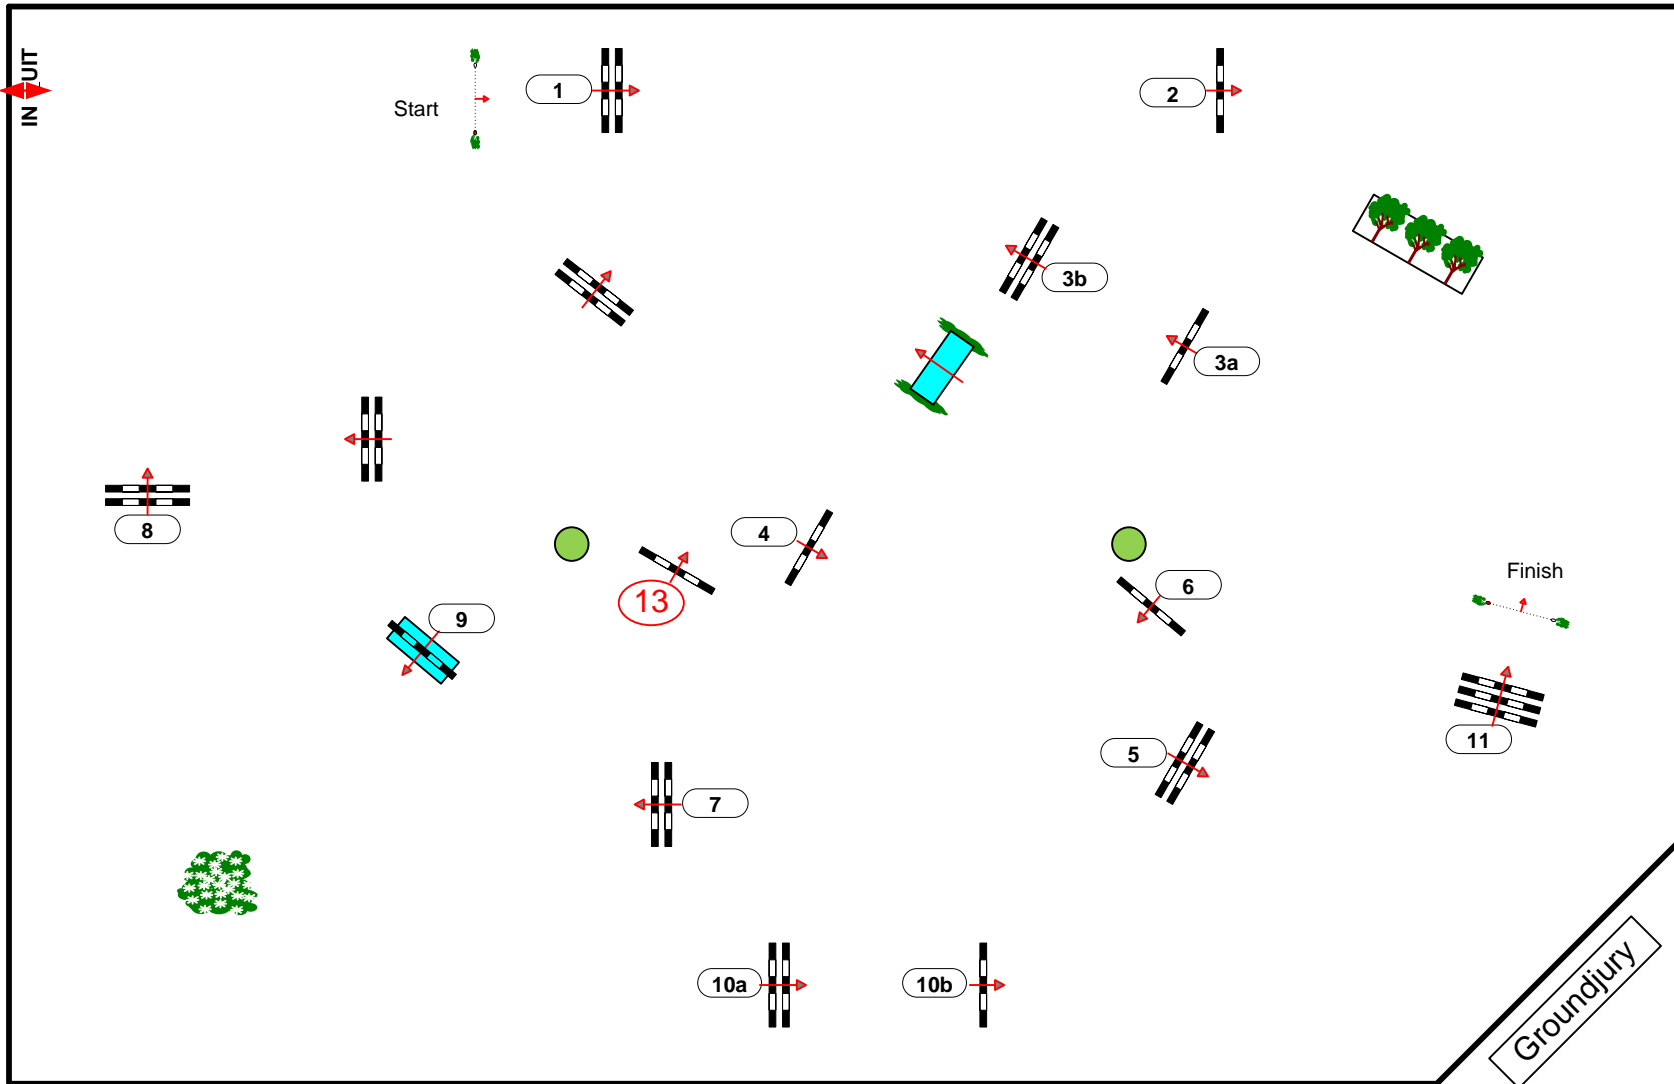

# CSI\*\* CONCOURS HIPPIQUE HAARLEMMERMEER 2012

Class No.: S1

Competition against the clock

vrijdag 15 juni 2012

Start: 8:30

Table: A  
National RG:  
FEI RG / Art. 238.2.1  
Height: 1,30 m

Speed: 350 m/min

Length: 470 m  
Time allowed: 81 sec  
Time limit: 162 sec

Obstacles: 11  
Efforts: 14  
Penalty sec  
Closed combination:

In case of 1st Jump-off:  
**1-2-3a+3b-4-13-10a-11**  
Length: 310 m  
Time allowed: 54 sec  
Time limit: 108 sec

2nd Jump-off:

Length: 0 m  
Time allowed: 0 sec  
Time limit: 0 sec