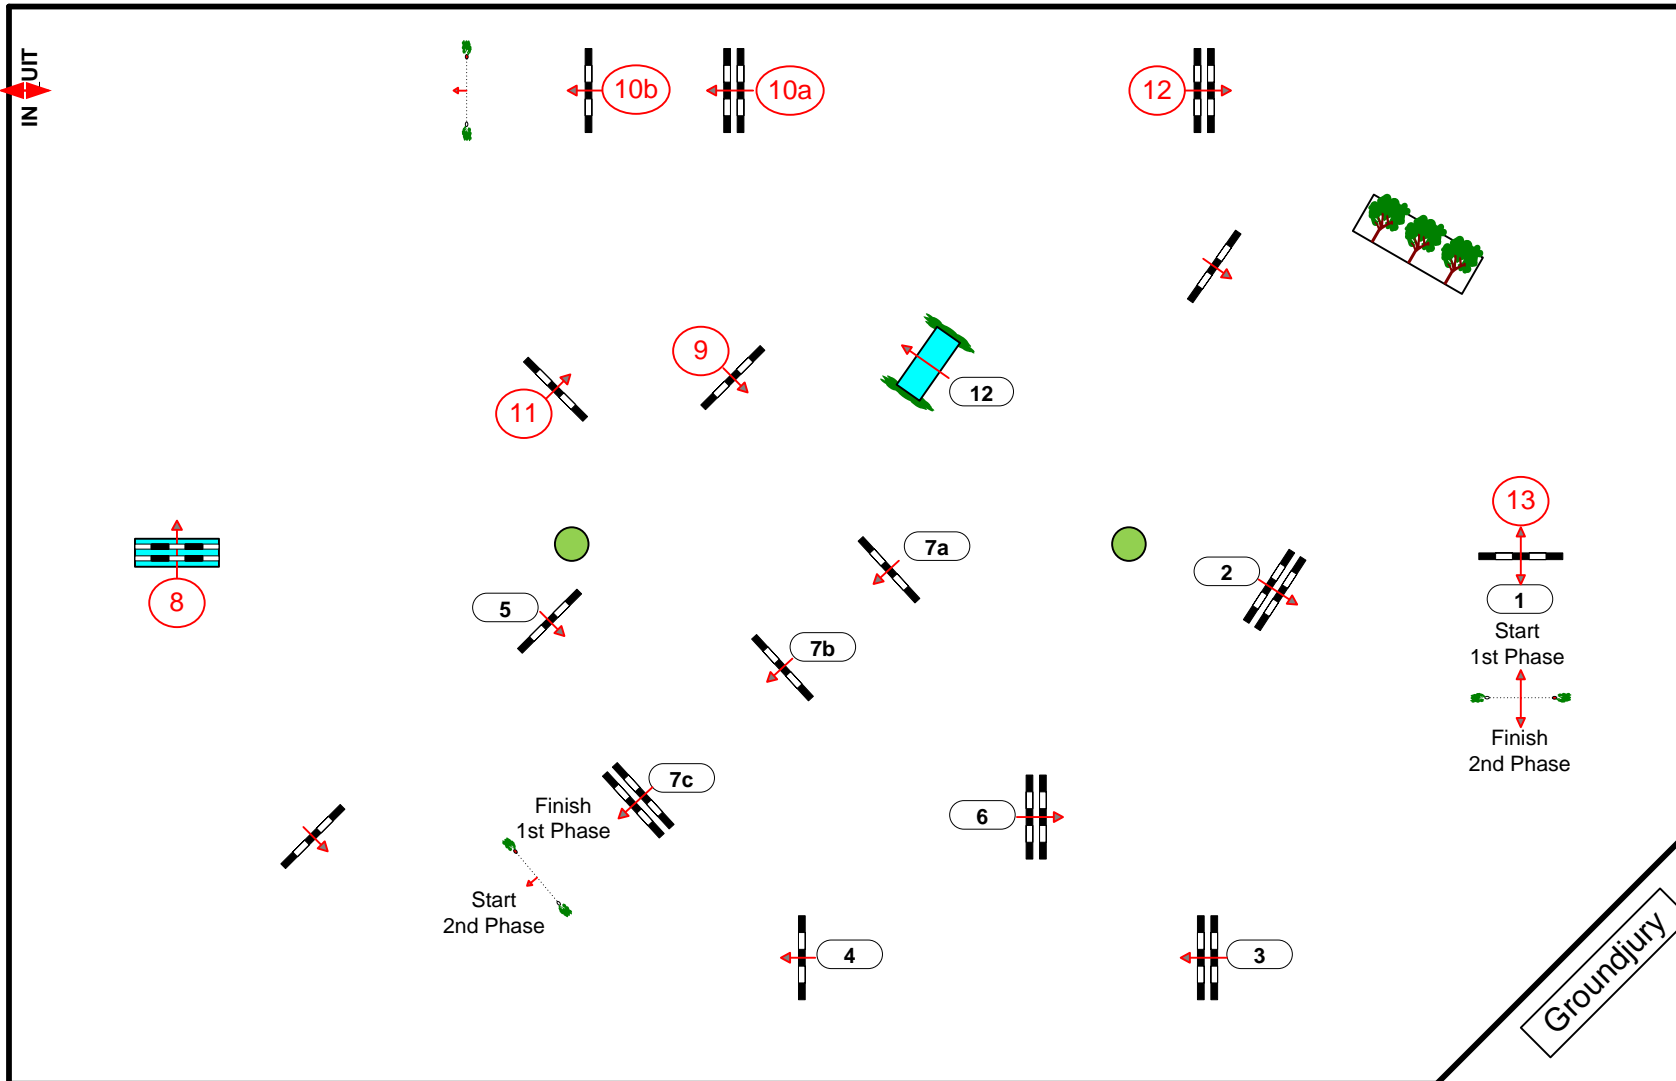

CSI** CONCOURS HIPPIQUE HAARLEMMERMEER 2012

Class No.: 9

Competition in two phases

zondag 17 juni 2012

Start: 16:30

Table: A/A
National RG:
FEI RG / Art. 274 5.6
Height: 1,40 m

Speed: 350 m/min

Length: 400 m
Time allowed: 69 sec
Time limit: 138 sec

Obstacles: 7
Efforts: 9
Penalty sec
Closed combination:

2de Phase:

8-9-10a-10b-11-12-13

Length: 300 m
Time allowed: 52 sec
Time limit: 104 sec

2nd Jump-off:

Length: 0 m
Time allowed: 0 sec
Time limit: 0 sec

Course Designer:
Marc Kasius (NED)
Cor Snel (NED)