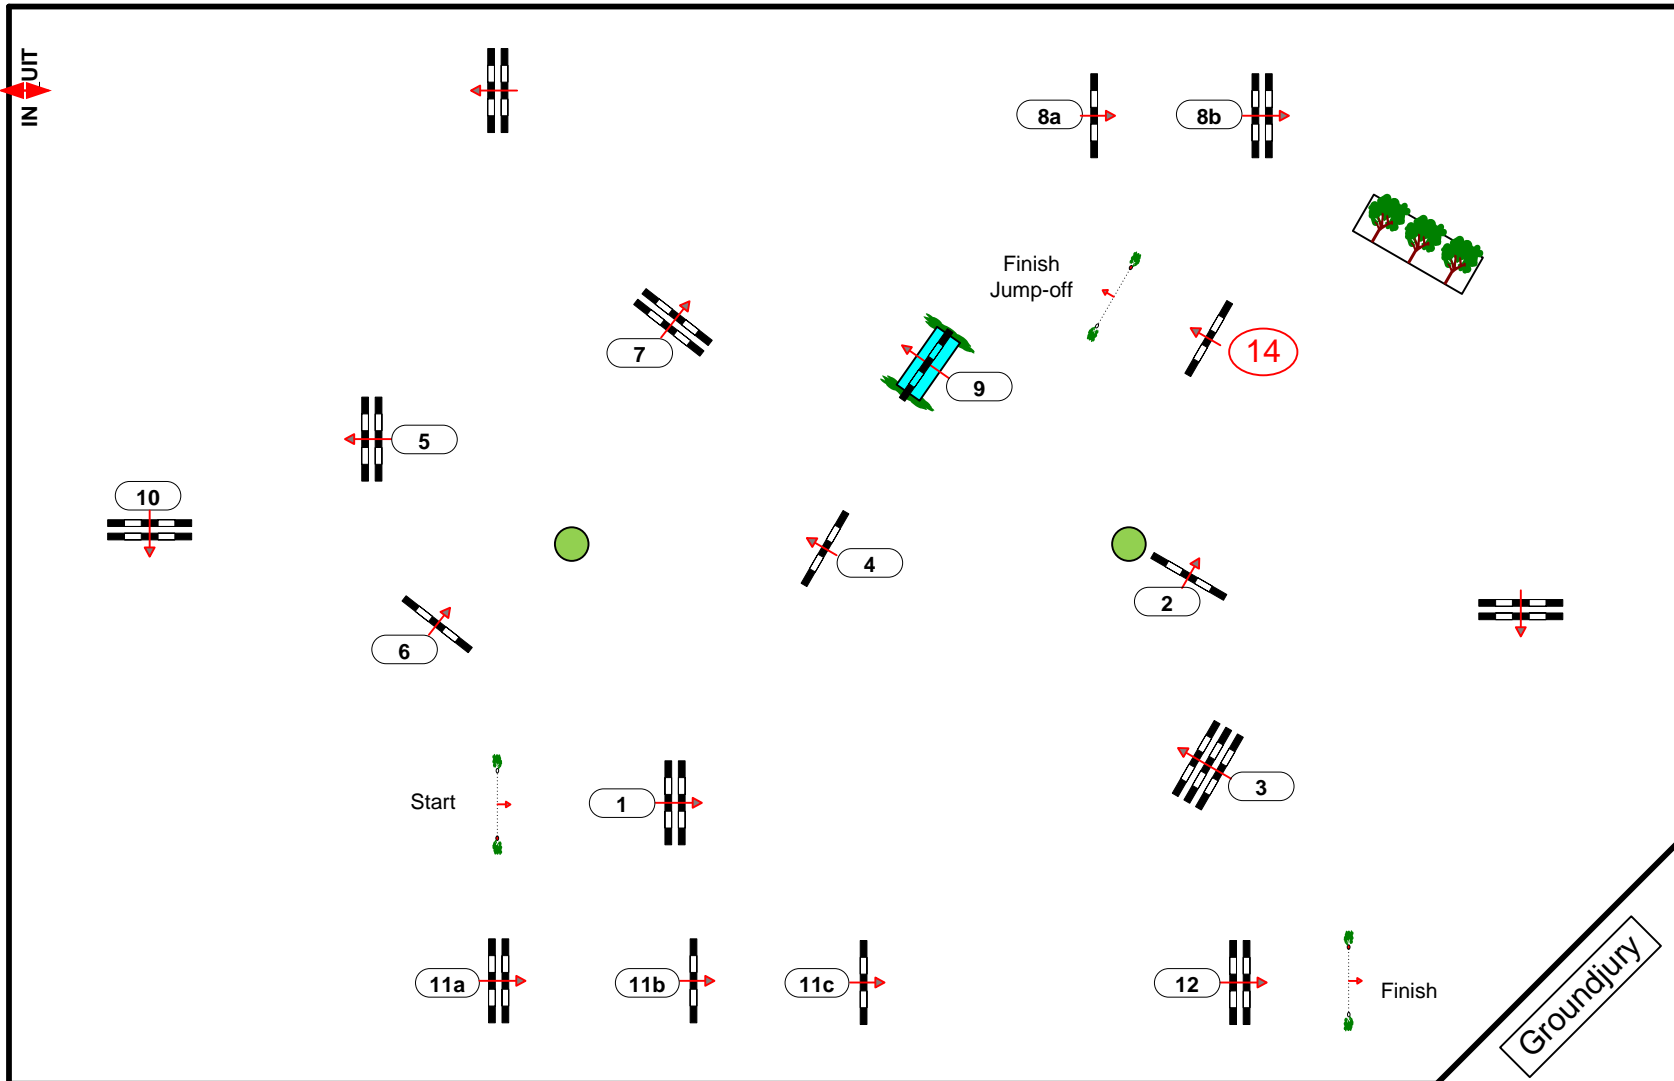

CSI** CONCOURS HIPPIQUE HAARLEMMERMEER 2012

Class No.: S2

1st Qualification

Competition with one jump-off

vrijdag 15 juni 2012

Start: 12:30

Table: A
National RG:
FEI RG / Art. 238.2.2
Height: 1,35 m

Speed: 375 m/min

Length: 0 m
Time allowed: 0 sec
Time limit: 0 sec

Obstacles: 12
Efforts: 15
Penalty sec
Closed combination:

1st Jump-off:

1-2-4-5-7-8a+8b-14

Length: 330 m
Time allowed: 53 sec
Time limit: 106 sec

2nd Jump-off:

Length: 0 m
Time allowed: 0 sec
Time limit: 0 sec