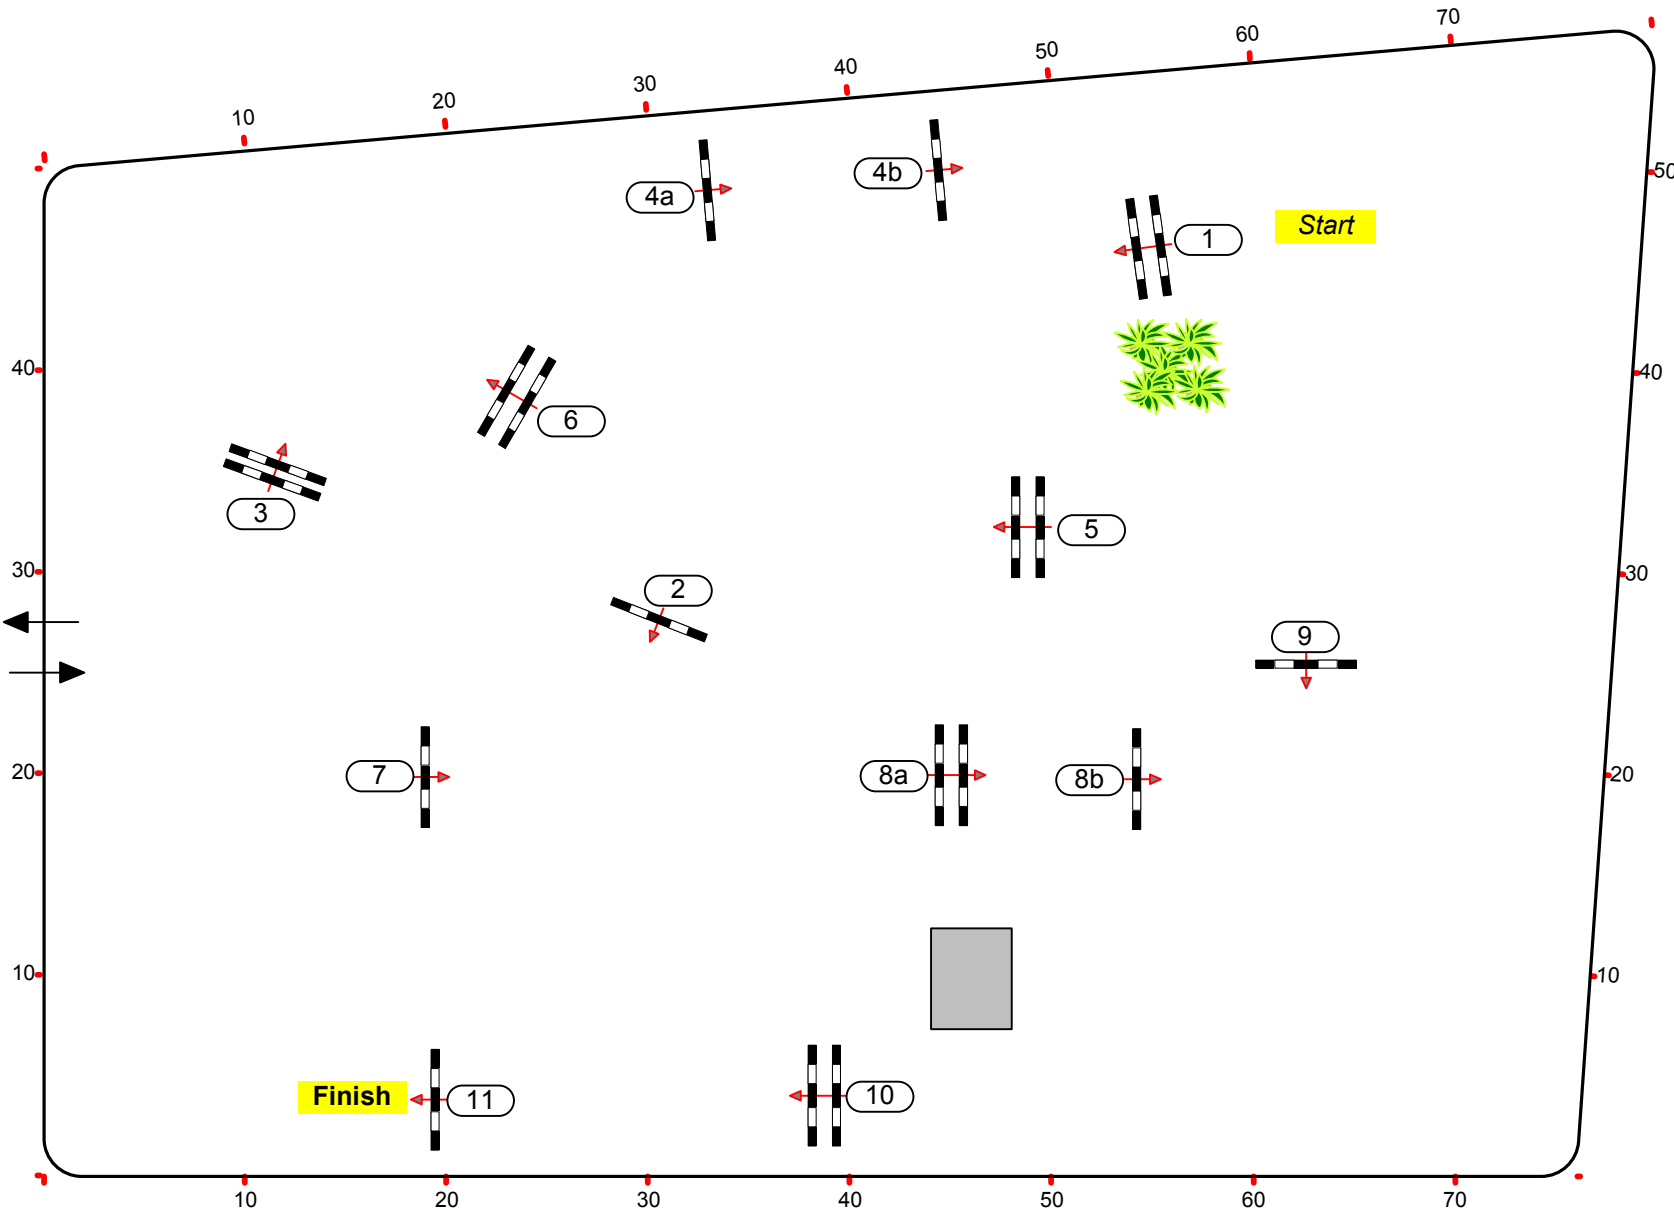

7

CSI*** Spangenberg 2012

Class No.: 7
Opening Competition
Competition against the clock
Donnerstag, 21. Juni 2012
Start: 12:00

Table: A
 National RG:
 FEI RG / Art. 238.2.1
 Height: 1,40 m

Speed: 350 m/min
 Length: 415 m
 Time allowed: 72 sec
 Time limit: 144 sec

Obstacles: 11
 Efforts: 13
 Penalty sec

Jump-off / Phase 2:
 Length: 0 m
 Time allowed: 0 sec
 Time limit: 0 sec

Course Designer
Marco Hesse (GER)

☐
 +49 160 907 34 606