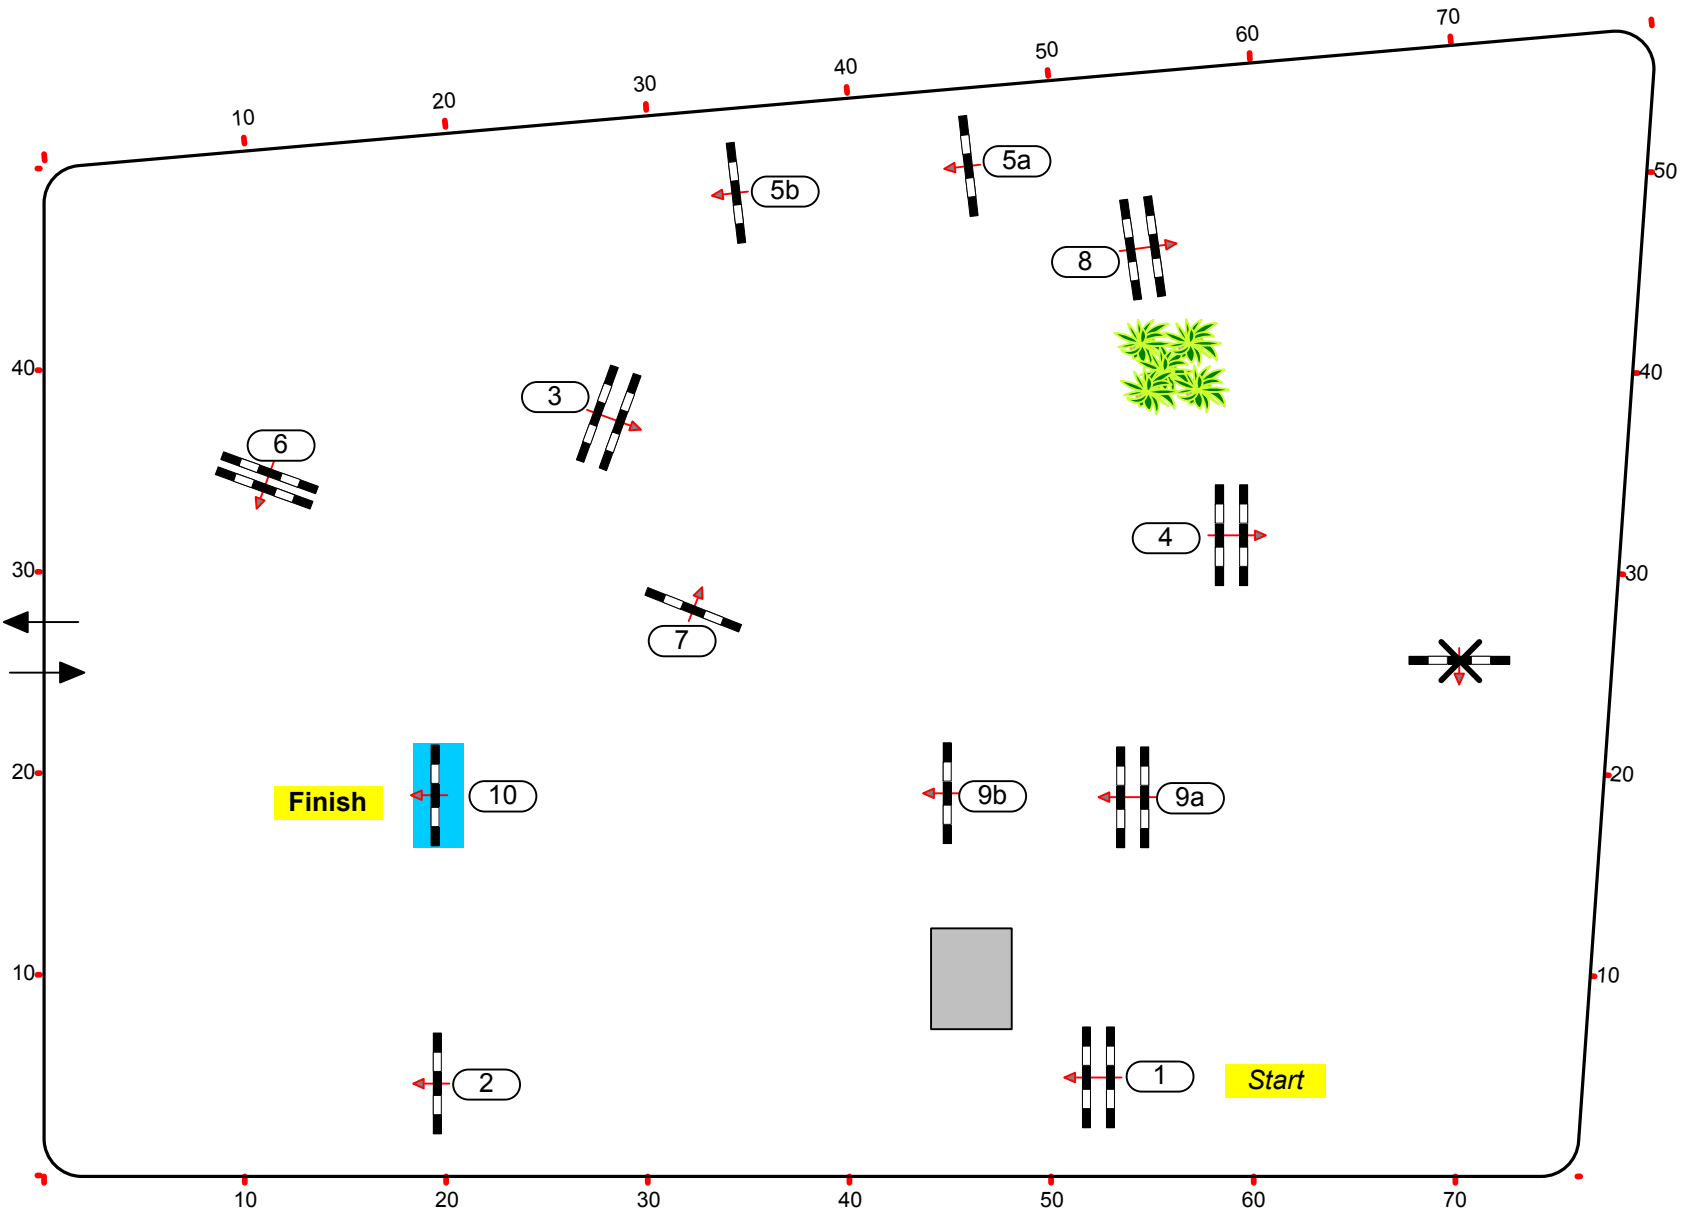

9

CSI*** Spangenberg 2012

Class No.: 9
Youngster Tour
Competition against the clock
Donnerstag, 21. Juni 2012
Start: 8:30

Table: A
 National RG:
 FEI RG / Art. 238.2.1
 Height: 1,35 m

Speed: 350 m/min
 Length: 400 m
 Time allowed: 69 sec
 Time limit: 138 sec

Obstacles: 10
 Efforts: 12
 Penalty sec

Jump-off / Phase 2:
 Length: 0 m
 Time allowed: 0 sec
 Time limit: 0 sec

Course Designer
Marco Hesse (GER)

+49 160 907 34 606