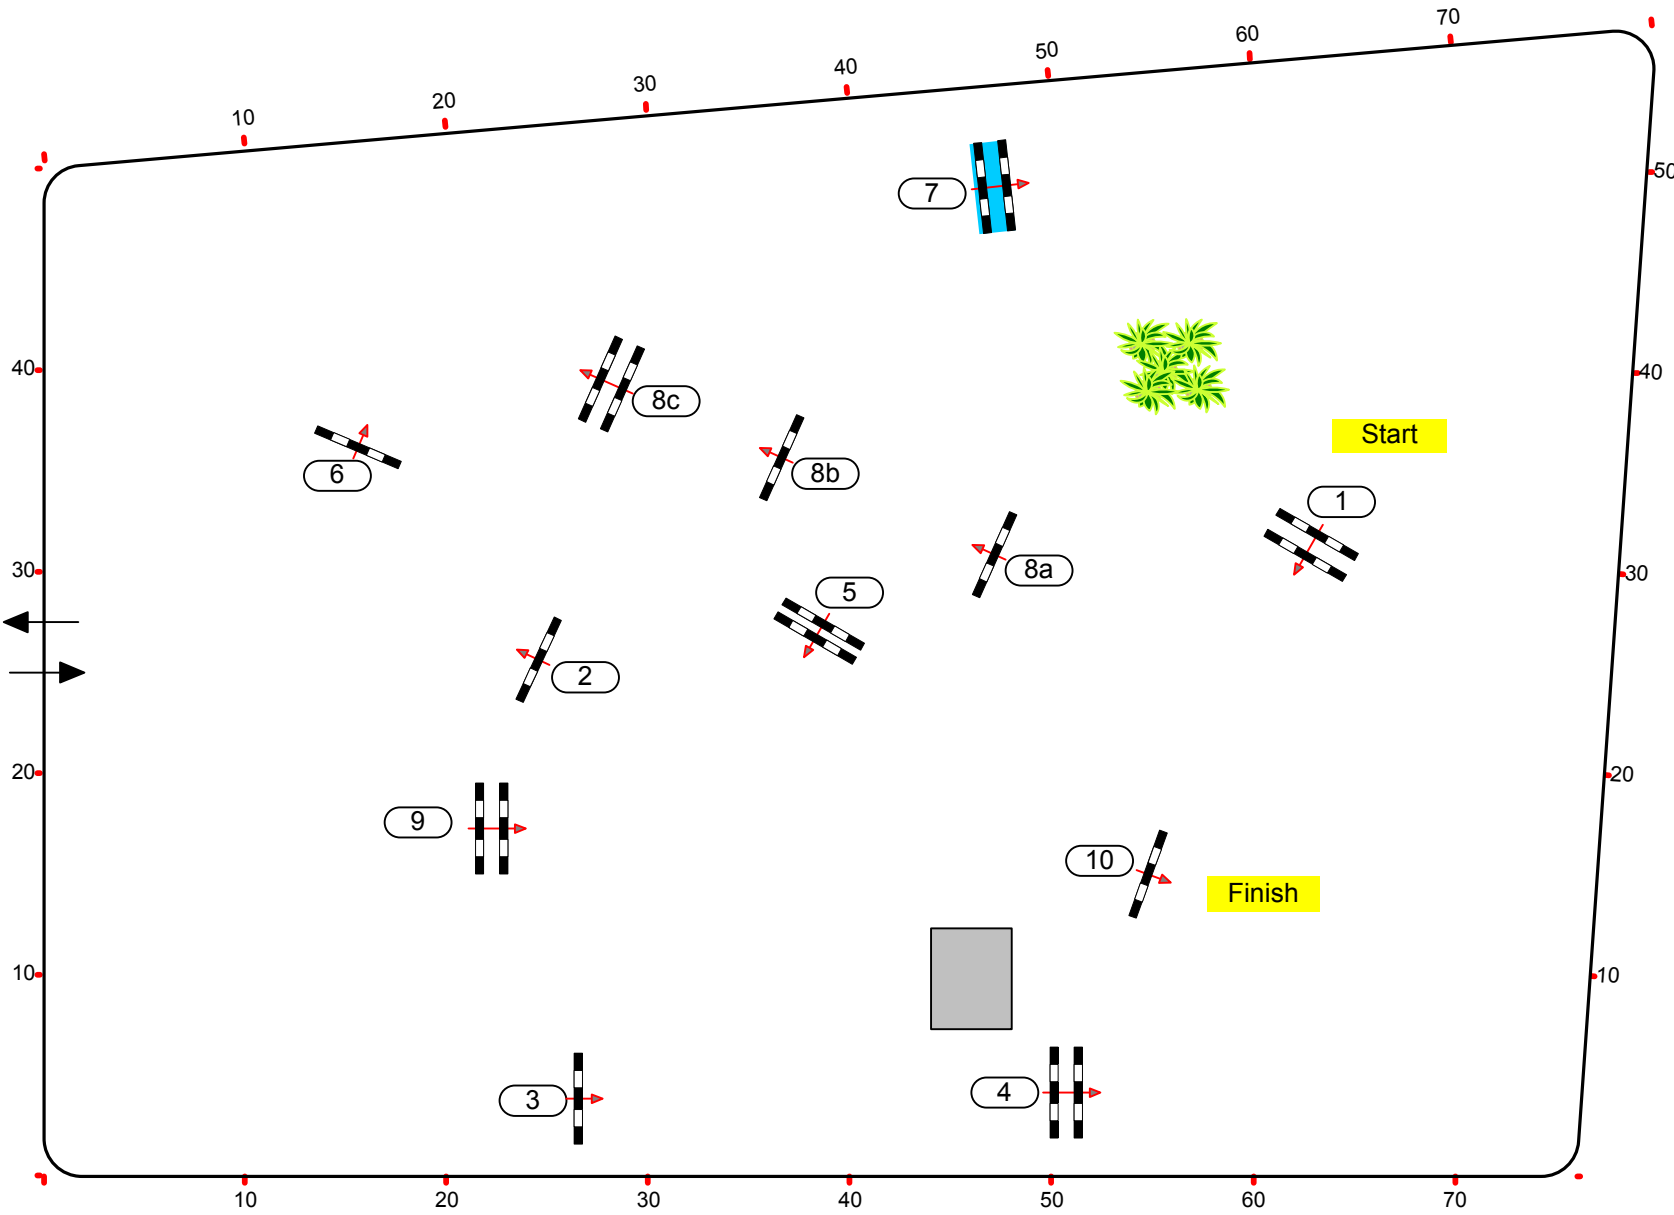

10

CSI*** Spangenberg 2012

Class No.: 10

Youngster

Competition against the clock

Freitag, 22. Juni 2012

Start: 8:00

Table: A
National RG:
FEI RG / Art. 238.2.1
Height: 1,40 m

Speed: 350 m/min

Length: 450 m
Time allowed: 78 sec
Time limit: 156 sec

Obstacles: 10
Efforts: 12
Penalty sec

Jump-off / Phase 2:

Length: 0 m
Time allowed: 0 sec
Time limit: 0 sec

Course Designer
Marco Hesse (GER)

+49 160 907 34 606

Arena: 50 x 80 m / 1:375