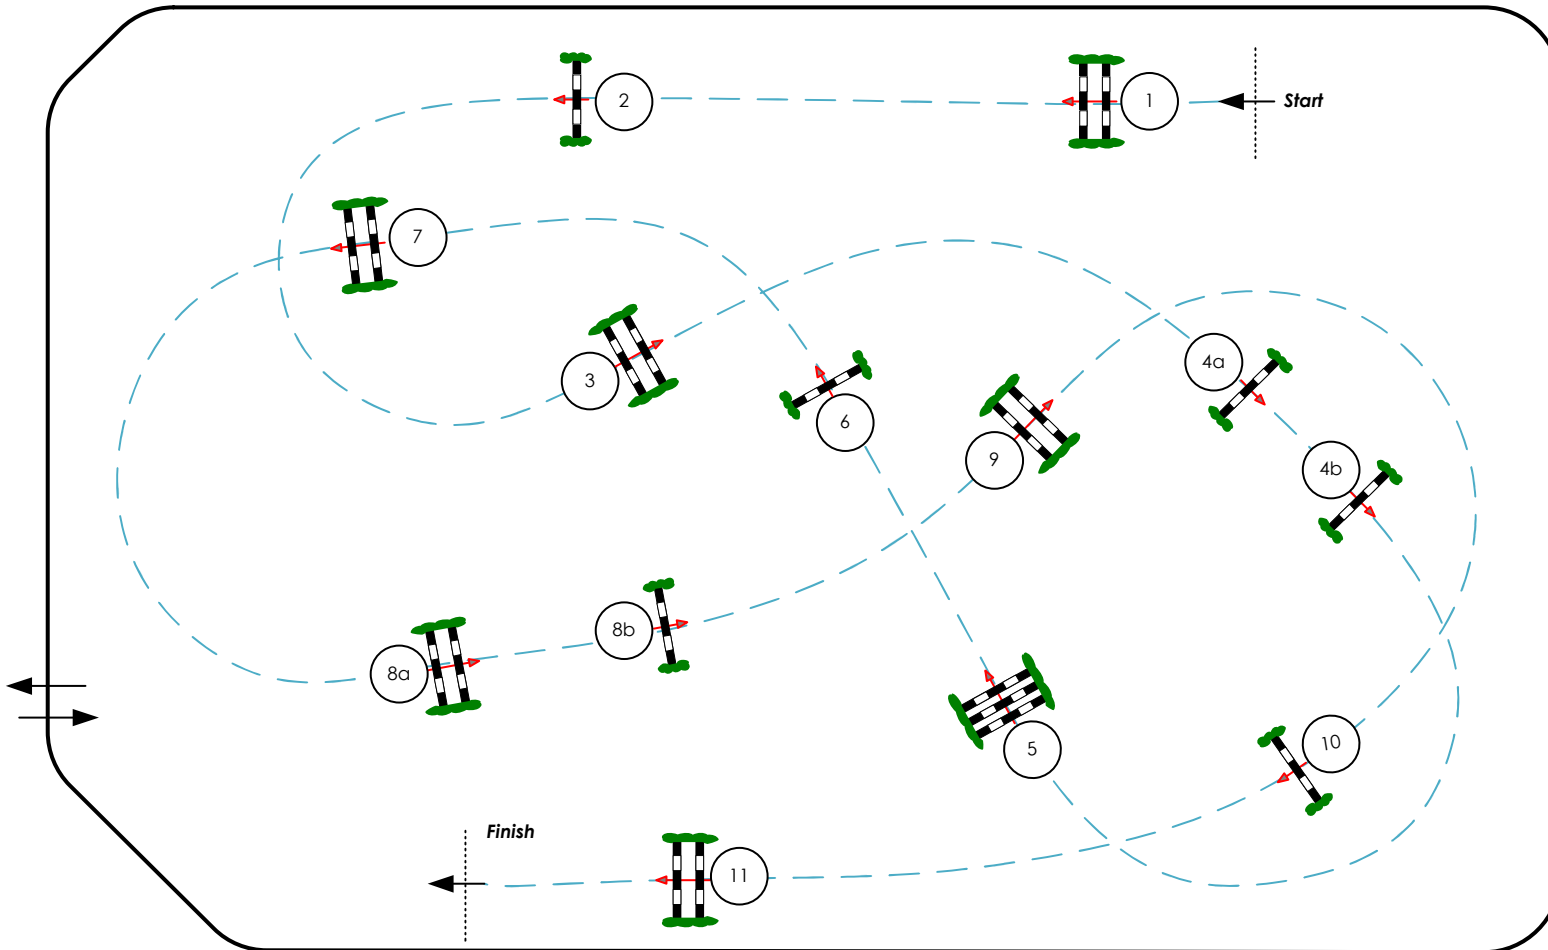

2

CSI*** ASCONA

Class No. 2

CSI-Young Horses 1*

Competition against the clock

Freitag, 20. Juli 2012

Start: 8:30

Table: A

FEI RG / Art. 238-2.1
Height: 1.30 / 1.35 m

Speed: 350 m/min

Length: 0 m
Time allowed: 0 sec
Time limit: 0 sec

Obstacles: 11
Efforts: 13
Penalty sec

Jump-off: In case of equality of penalties
and time for the first place only!

1-2-3-6-7-8ab-11

Length: 0 m
Time allowed: 0 sec
Time limit: 0 sec

Course Designer:
Rolf Lüdi / Gérard Lachat SUI

Arena: 80 x 50 m