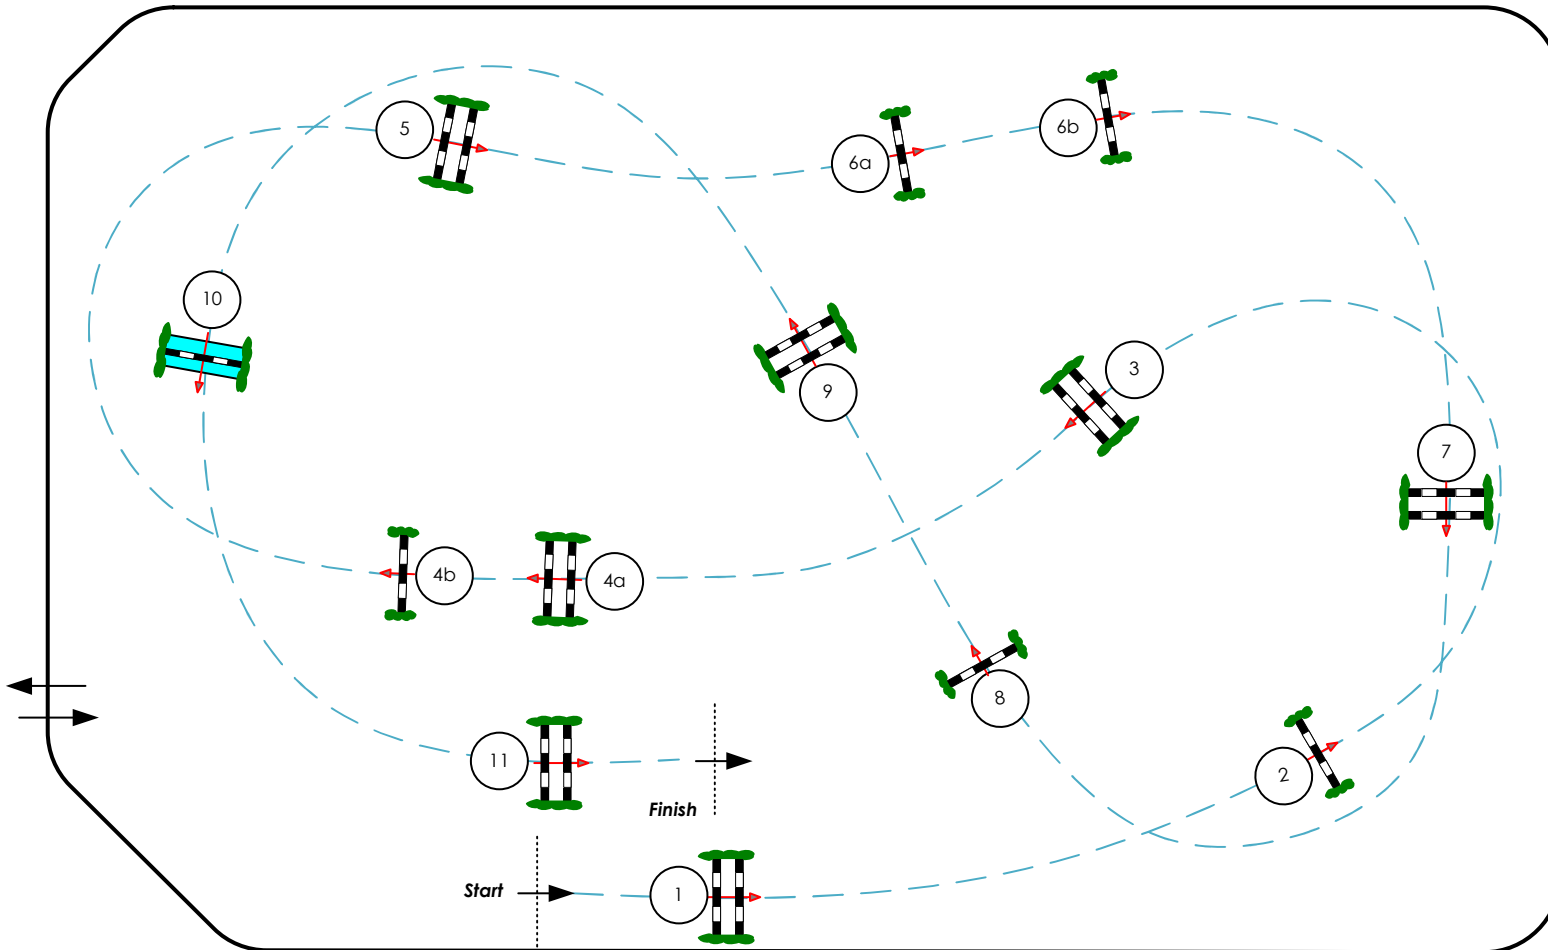

3

CSI*** ASCONA

Class No. 3

CSI Amateurs cat A + B

Competition against the clock

Freitag, 20. Juli 2012

Start: 10:45

Table: A

FEI RG / Art. 238-2.1
Height: 1.20 / 1.30 m

Speed: 350 m/min

Length: 0 m
Time allowed: 0 sec
Time limit: 0 sec

Obstacles: 11
Efforts: 13
Penalty sec

Jump-off:

Length: 0 m
Time allowed: 0 sec
Time limit: 0 sec

Course Designer:
Rolf Lüdi / Gérard Lachat SUI

Arena: 80 x 50 m