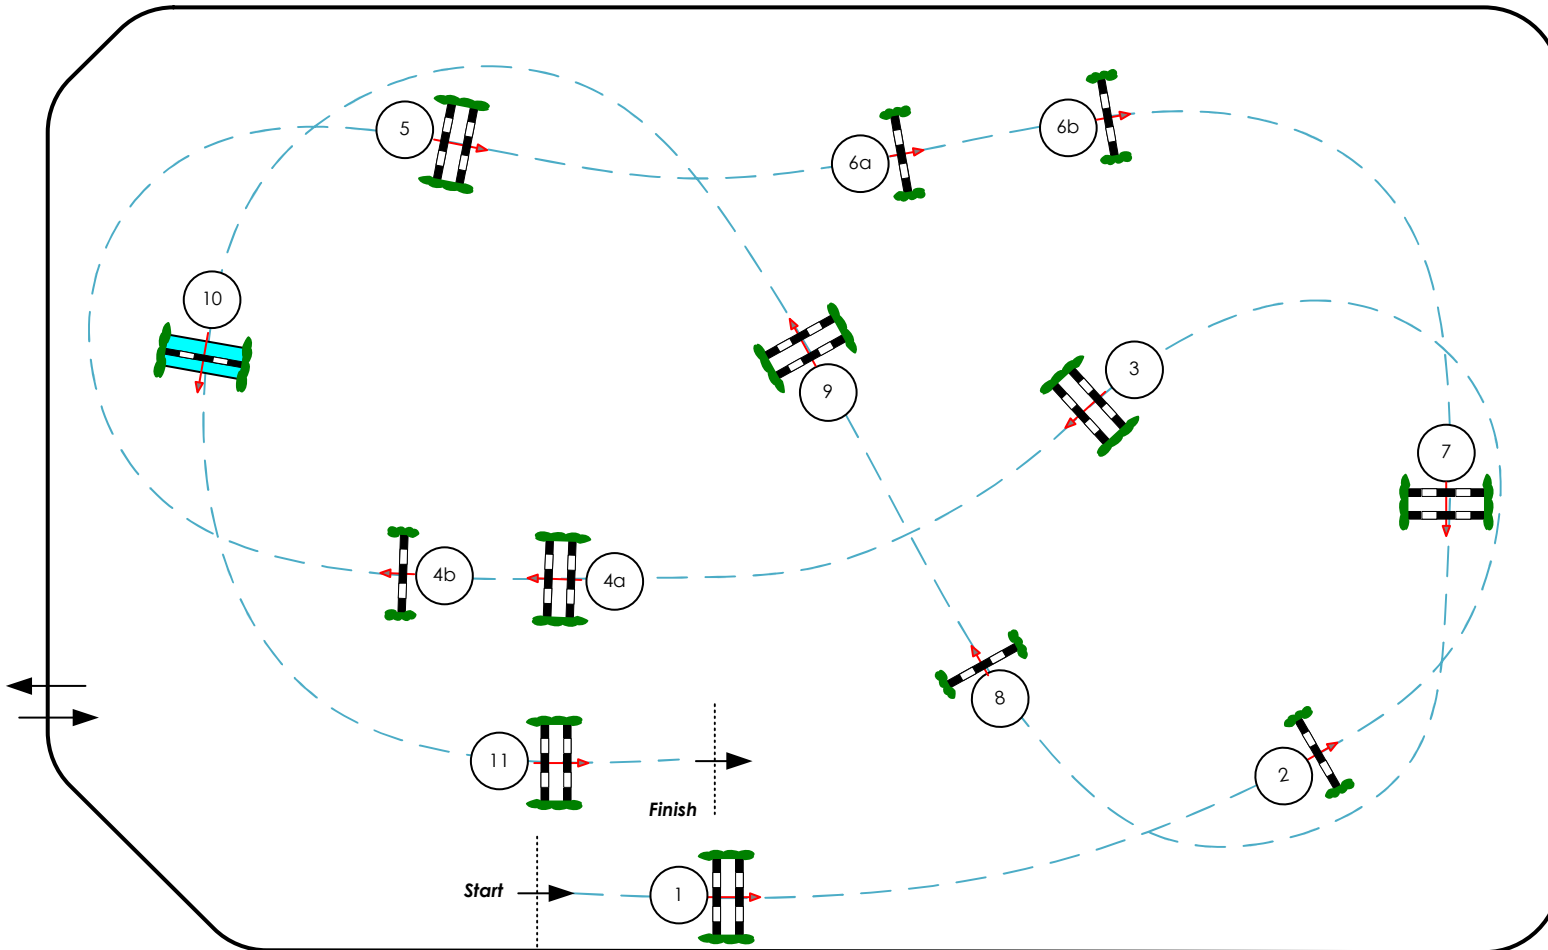

# CSI\*\*\* ASCONA

Class No. 3

CSI Amateurs cat A + B

Competition against the clock

Freitag, 20. Juli 2012

Start: 10:45

Table: A

FEI RG / Art. 238-2.1  
Height: 1.20 / 1.30 m

Speed: 350 m/min

Length: 0 m  
Time allowed: 0 sec  
Time limit: 0 sec

Obstacles: 11  
Efforts: 13  
Penalty sec

Jump-off:

Length: 0 m  
Time allowed: 0 sec  
Time limit: 0 sec

Course Designer:  
Rolf Lüdi / Gérard Lachat SUI

Arena: 80 x 50 m