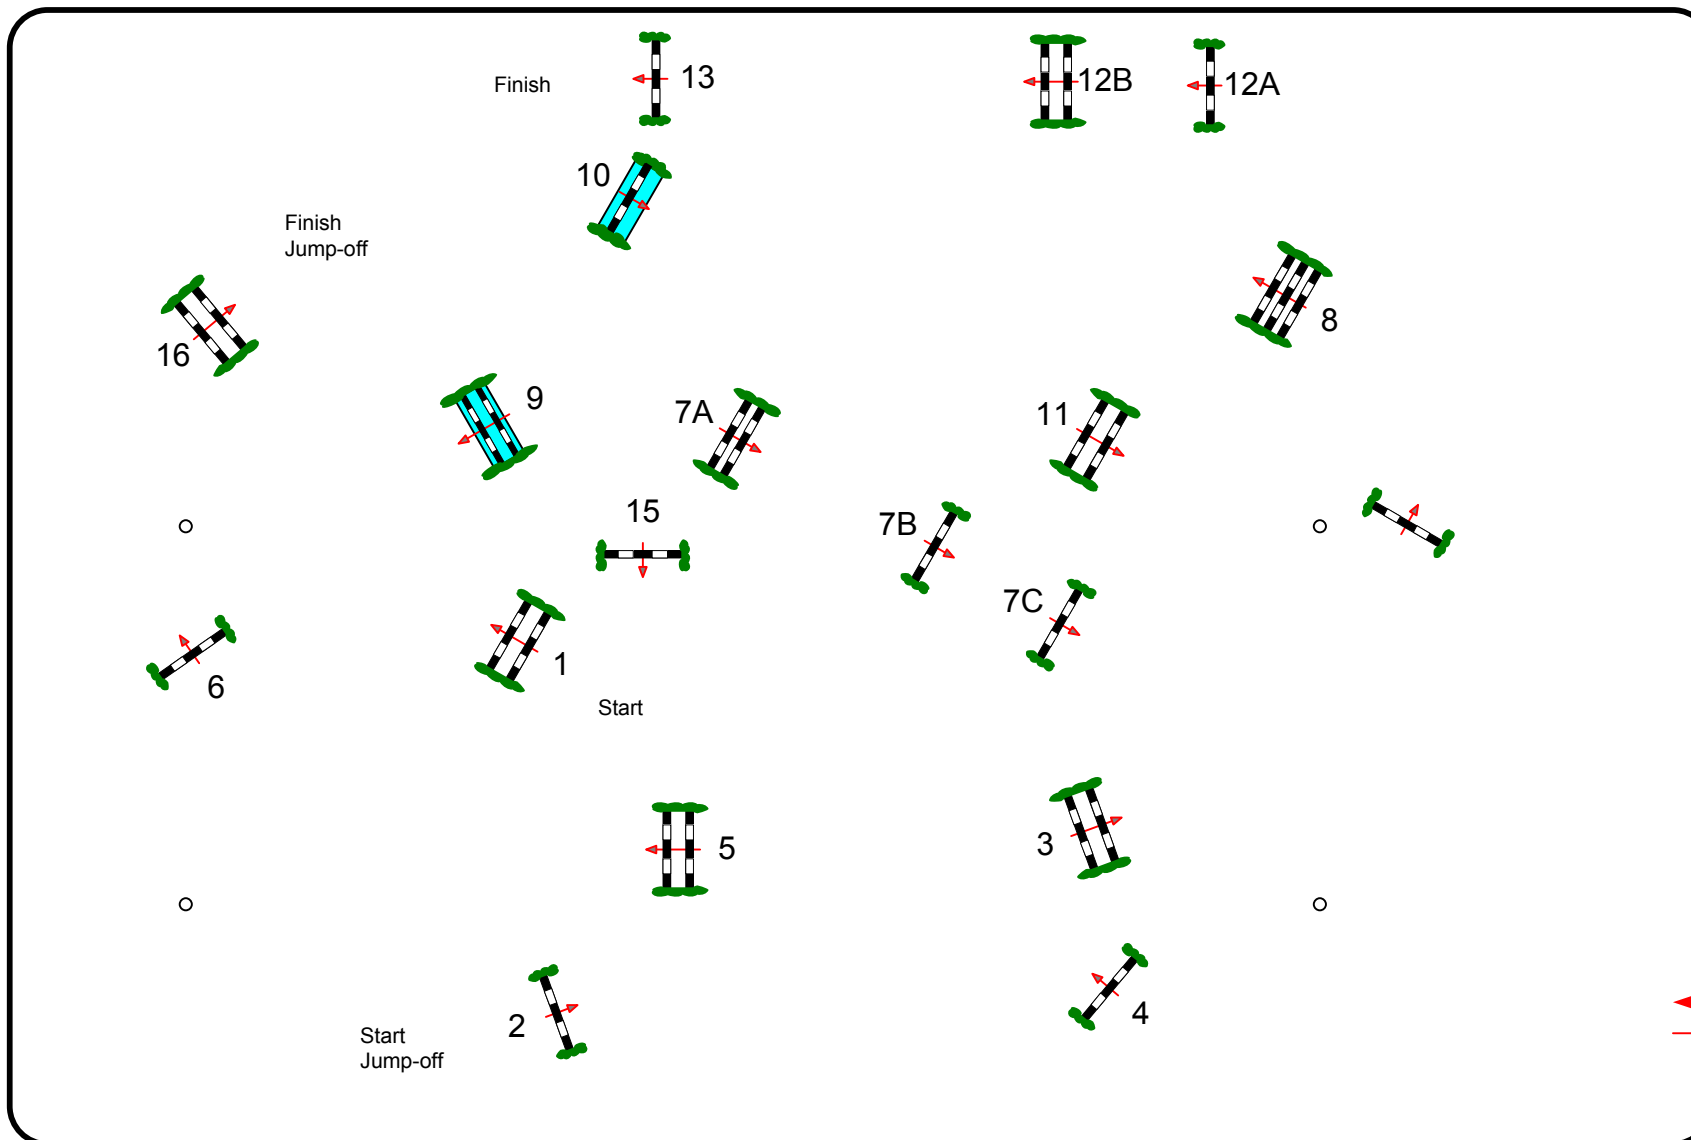

Class No.: 08

Big Tour

Competition with one jump-off

Saturday, 25th August 2012

PREIS MARKTKAUF MÜNSTER

FEI RG / Art. 238.2.2
Height: 1,50 m

Speed: 375 m/min

Length: 510 m

Time allowed: 82 sec

Time limit: 164 sec

Obstacles: 13

Efforts: 16

1st Jump-off:

~~-2-3-4-5-7B-7C-12B-15-16-~~

Length: 370 m

Time allowed: 60 sec

Time limit: 120 sec

Course Designer
Eckhard Hilker (Oelde/GER)