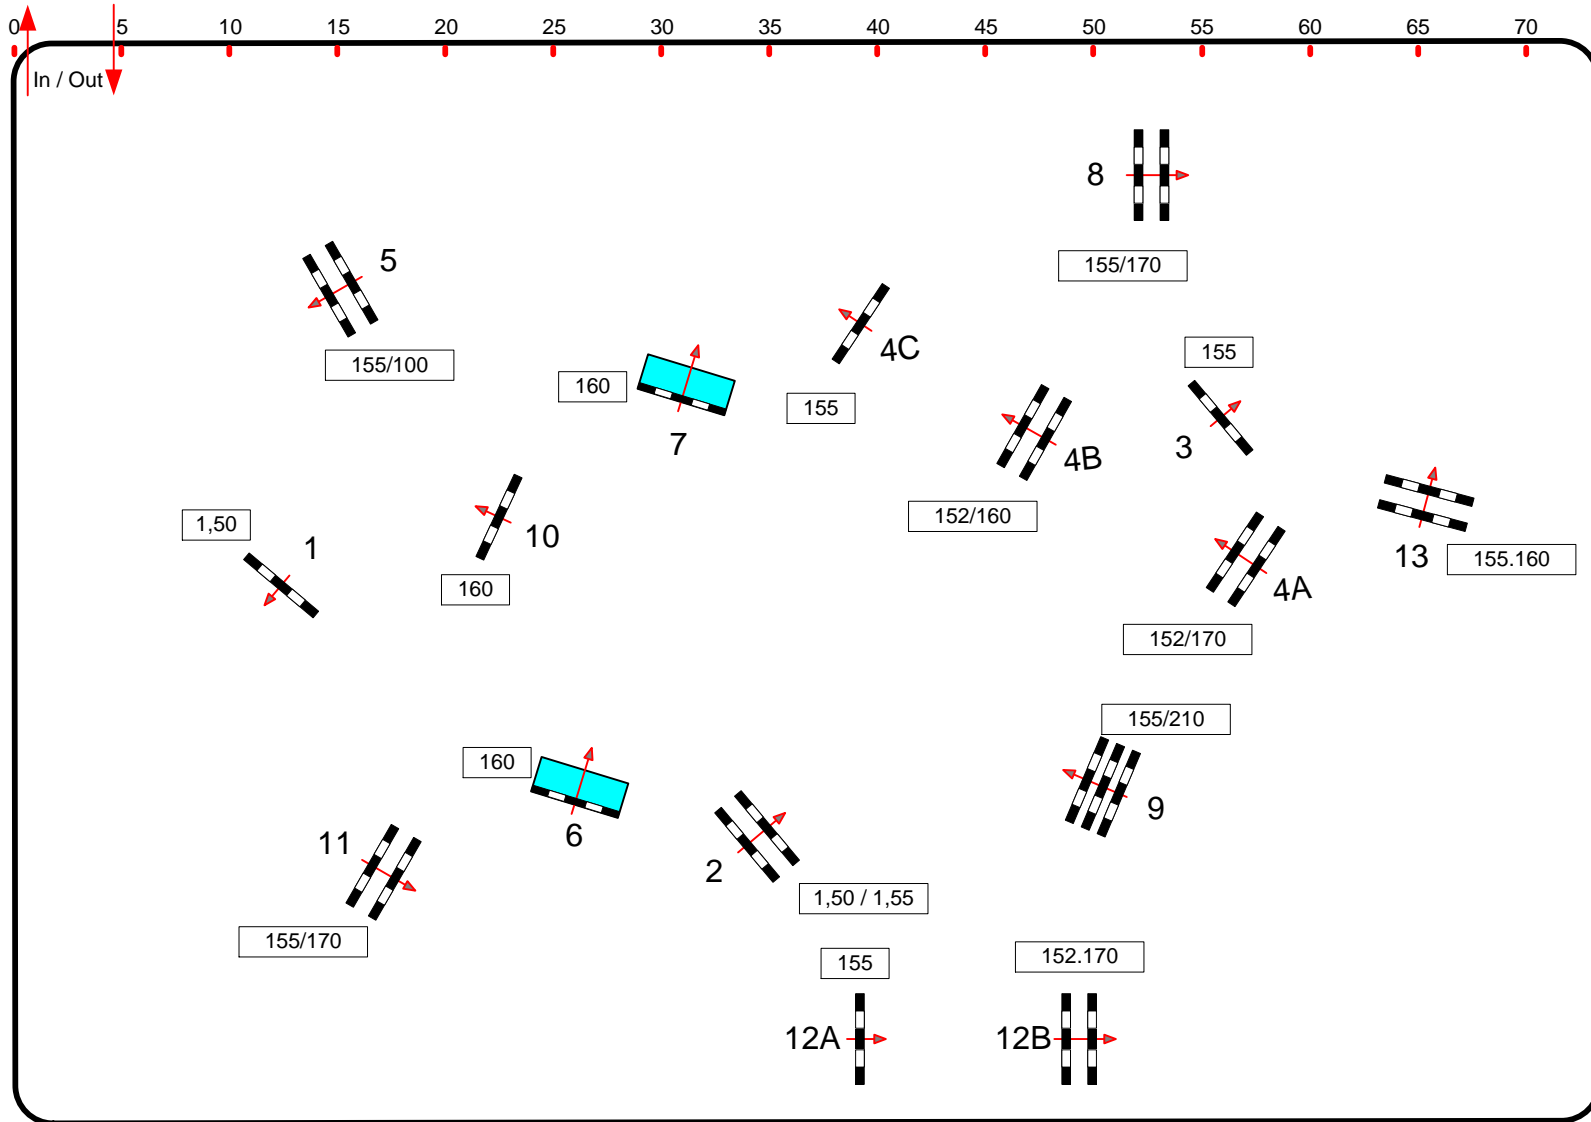

ATHINA ONASSIS HORSE SHOW

Class No.: 7

Grand Prix
Samstag, 6. Oktober 2012

Competition over two rounds
Start: 15:25

Table: A
National RG:
FEI RG / Art. 273.3.4
Height: 1,60 m

Speed: 375 m/min
Length: 0 m
Time allowed: 0 sec
Time limit: 0 sec

Obstacles: 1 TO 13
Efforts: 16
Penalty sec:
Closed combination:

:
Length: 0 m
Time allowed: 0 sec
Time limit: 0 sec

ROUND 1

JURY

Luc Musette (Bel)
Guilherme Jorge (Bra)
and Team