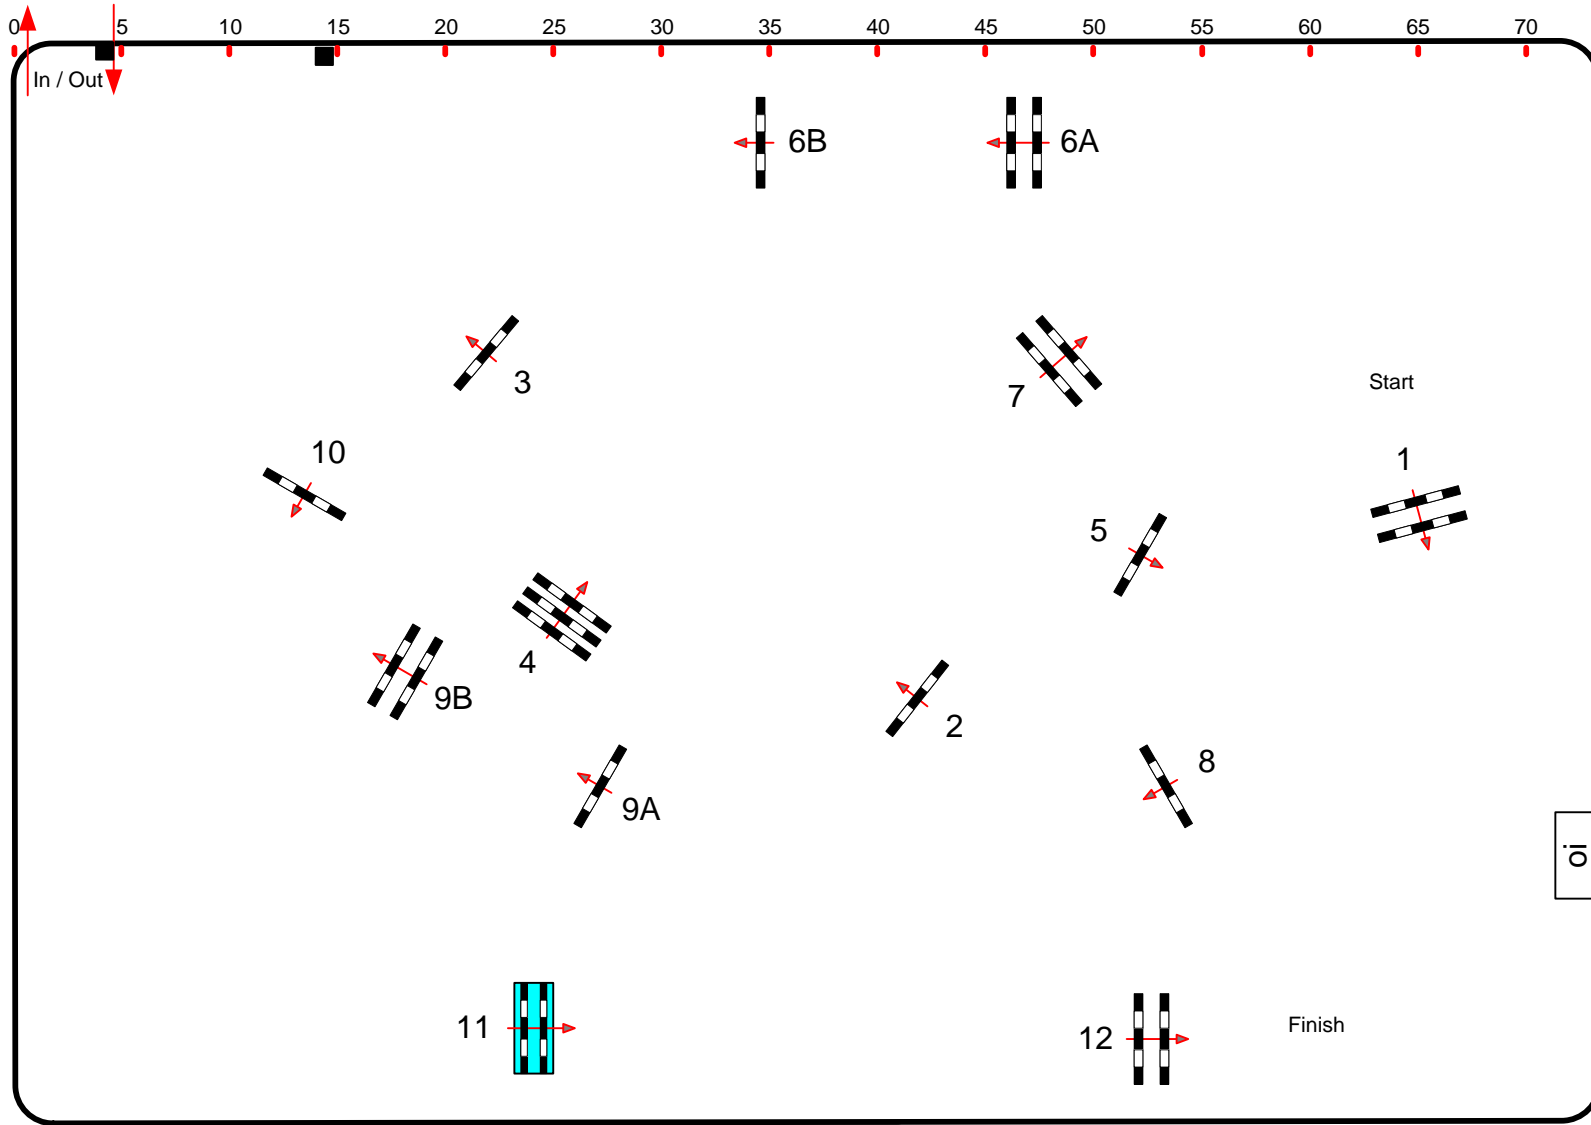

ATHINA ONASSIS HORSE SHOW

Class No.: 1

Small Tour
Donnerstag, 4. Oktober 2012

Competition against the clock
Start: 15:00

Table: A
National RG:
FEI RG / Art. 238.2.1
Height: 1,45 m

Speed: 350 m/min
Length: 460 m
Time allowed: 79 sec
Time limit: 158 sec

Obstacles: 1 TO 12
Efforts: 14
Penalty sec:
Closed combination:

:
Length: 0 m
Time allowed: 0 sec
Time limit: 0 sec

Luc Musette (Bel)
Guilherme Jorge (Bra)
and Team