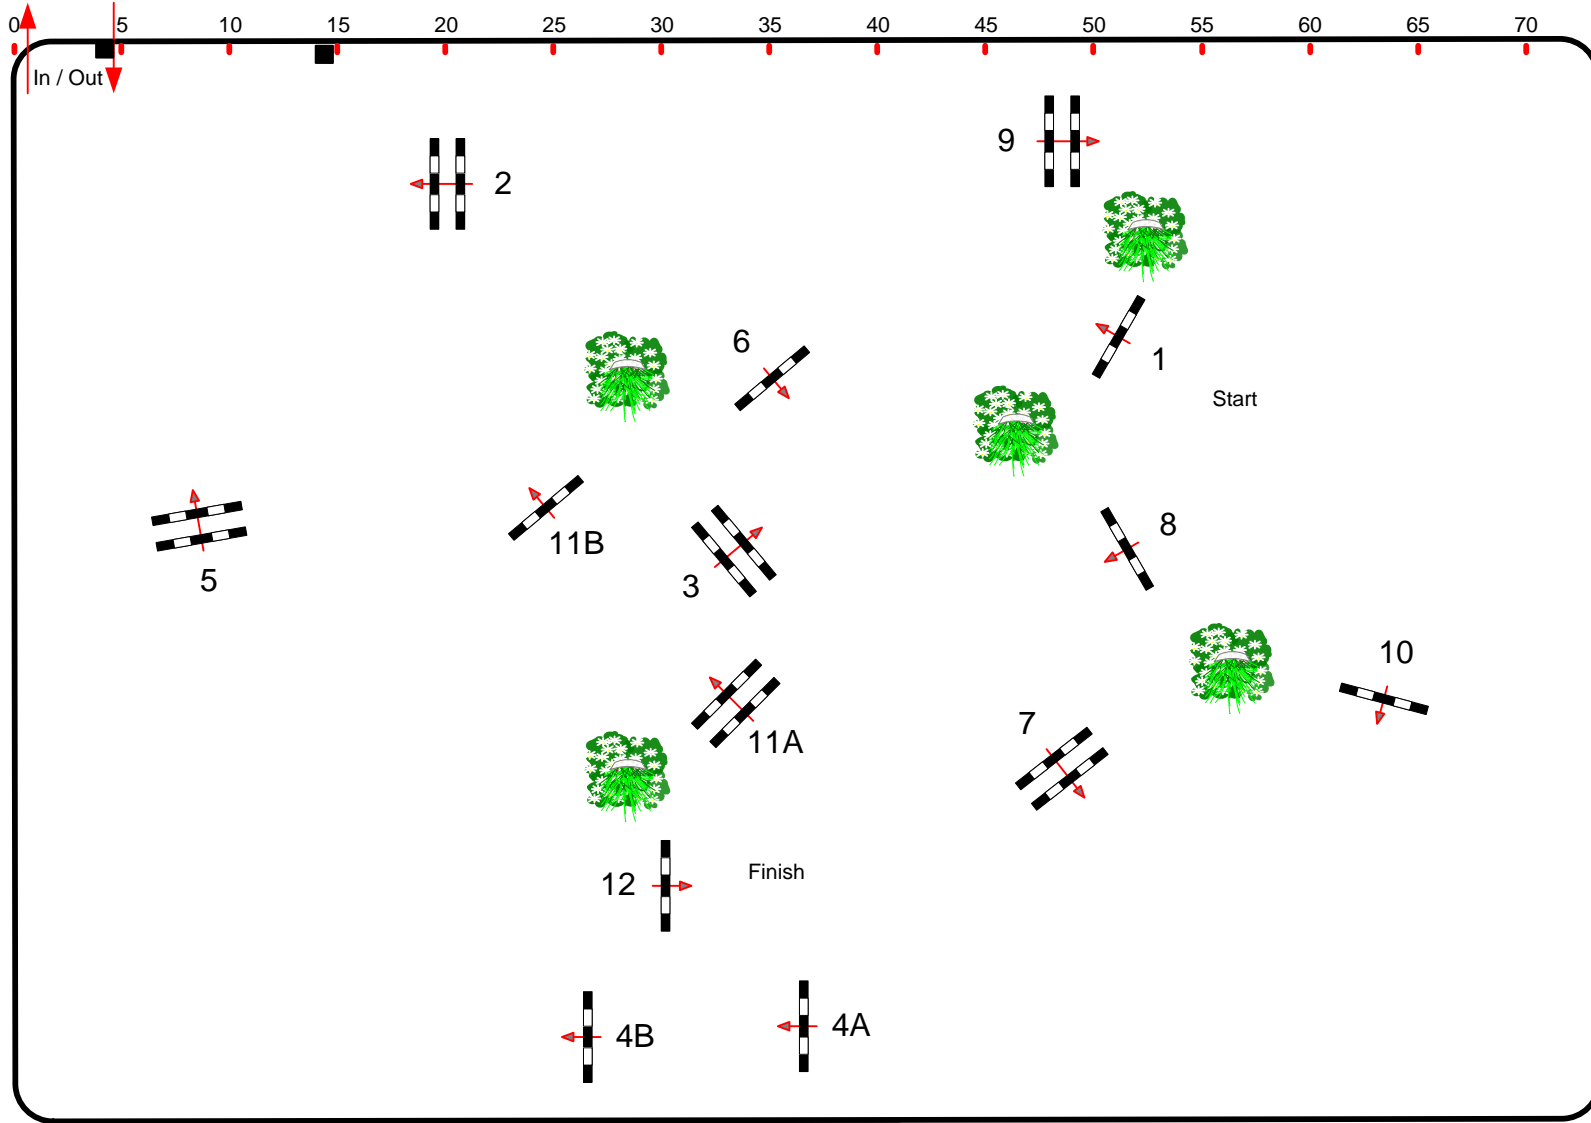

ATHINA ONASSIS HORSE SHOW

Class No.: 2

National Competition
Freitag, 5. Oktober 2012

Competition against the clock
Start: 14:00

Table: A
National RG:
FEI RG / Art. 238.2.1
Height: 1,20 /1,30 m

Speed: 350 m/min
Length: 470 m
Time allowed: 81 sec
Time limit: 162 sec

Obstacles: 1 TO 12
Efforts: 14
Penalty sec:
Closed combination:

:
Length: 0 m
Time allowed: 0 sec
Time limit: 0 sec

JURY

Luc Musette (Bel)
Guilherme Jorge (Bra)
and Team