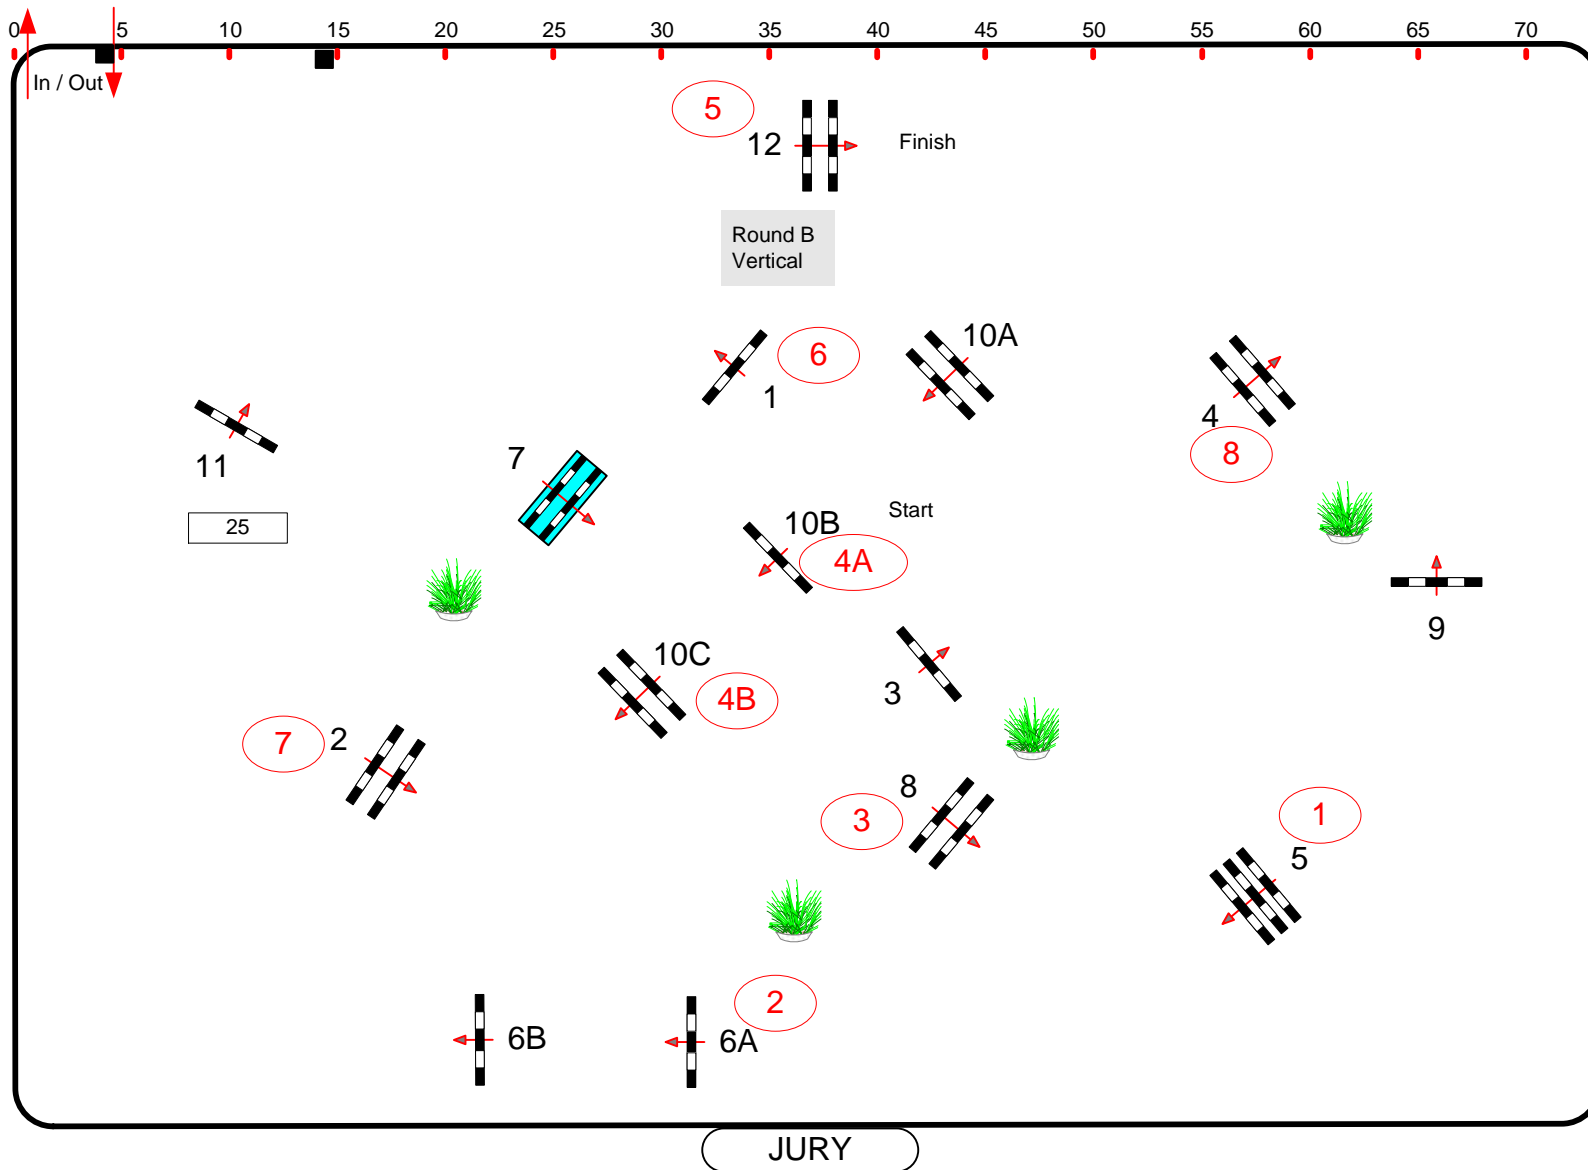

ATHINA ONASSIS HORSE SHOW

Class No.: 3

BEST OF BRAZIL
Donnerstag, 4. Oktober 2012

Competition over two rounds
Start: 0:00

Table: A
National RG:
FEI RG / Art. 273.3.3.1
Height: 1,50 m

Speed: 350 m/min
Length: 450 m
Time allowed: 78 sec
Time limit: 156 sec

Obstacles: 1 TO 12
Efforts: 15
Penalty sec:
Closed combination:

ROUND B: **1** TO **8**
Length: 360 m
Time allowed: 62 sec
Time limit: 124 sec

Luc Musette (Bel)
Guilherme Jorge (Bra)
and Team