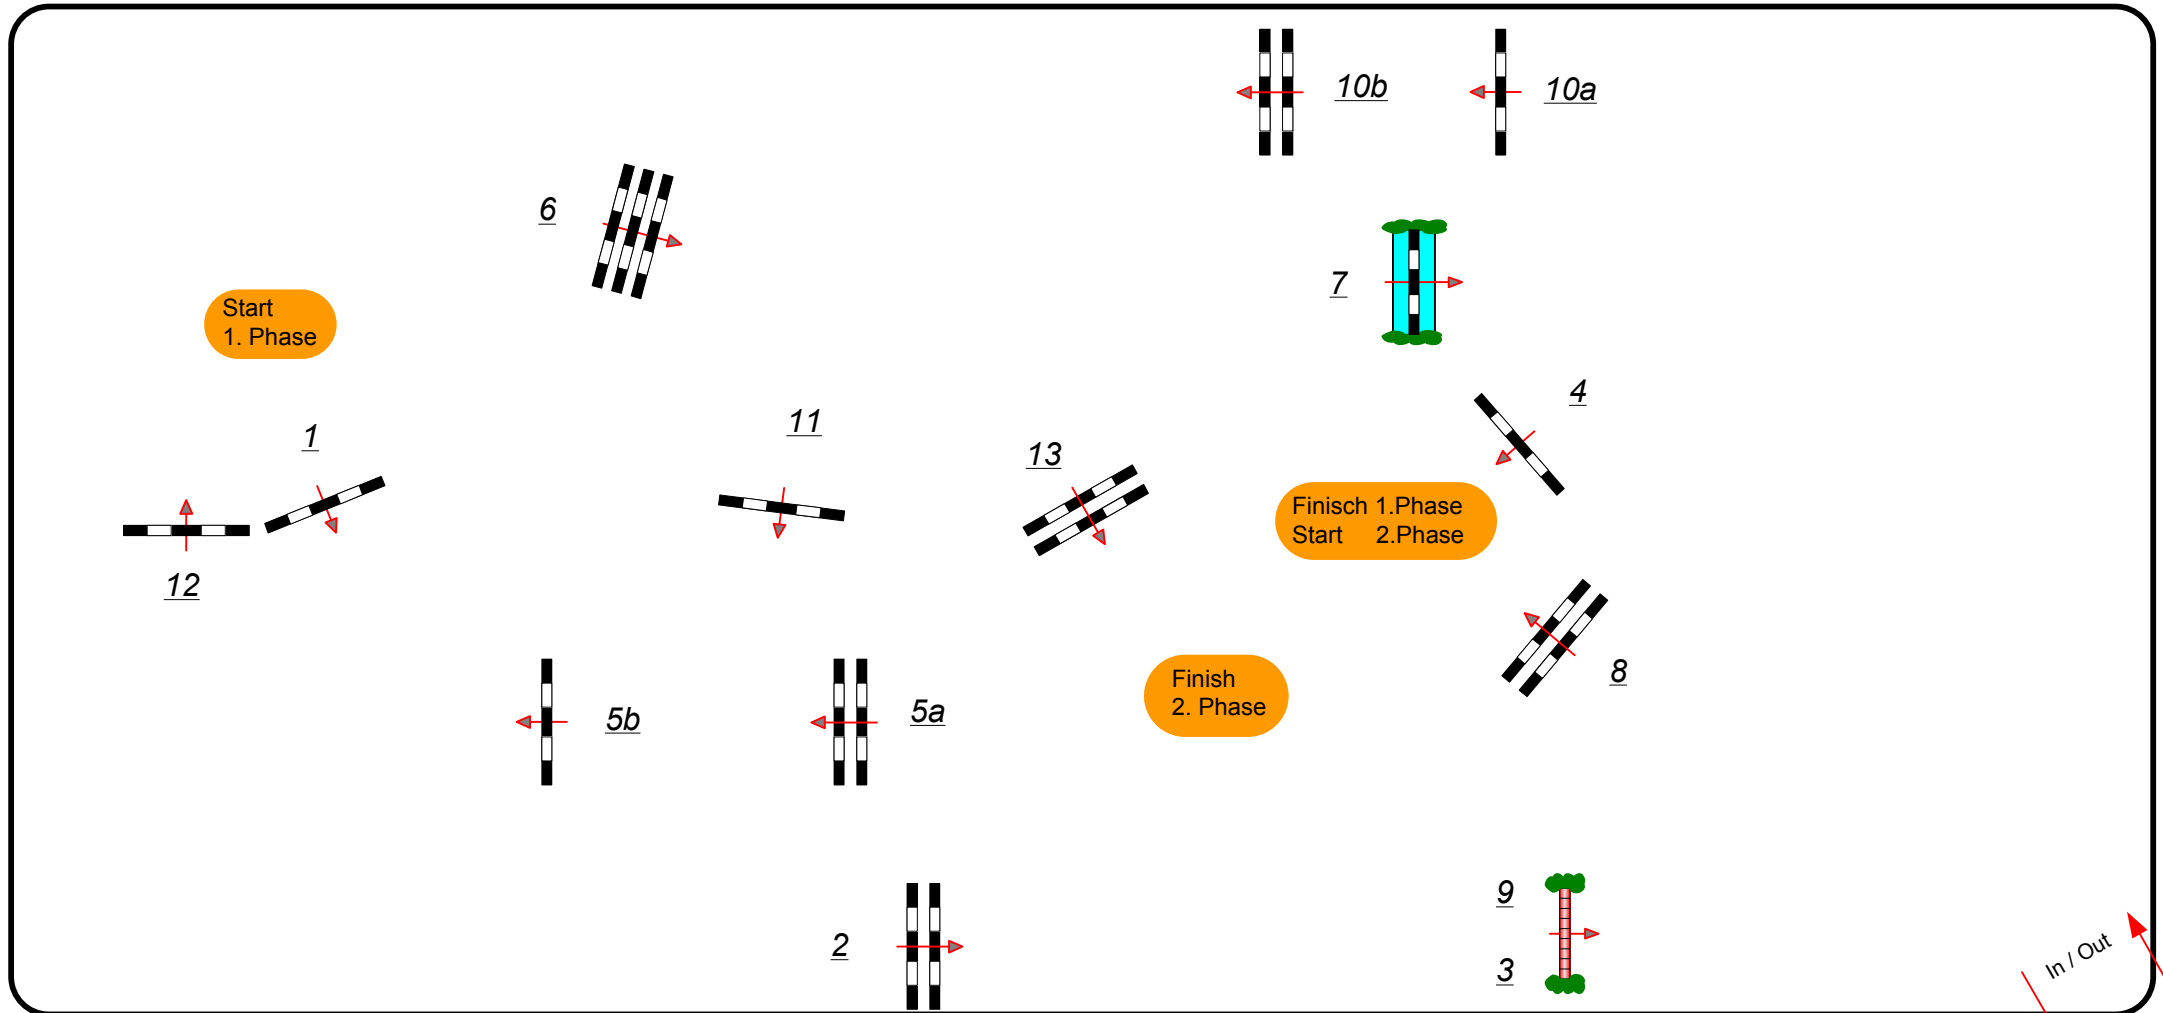

CSI4* Chernyakhovsk 2012

Class No.: 4

Big Tour

Competition in two Phases

Table: A
National RG:
FEI RG / Art. 274.5.3
Height: 1,45 m

Speed: 350 m/min
Length: 300 m
Time allowed: 52 sec
Time limit: 104 sec

Obstacles: 8
Efforts: 9
Penalty sec:
Closed combination:

2nd Phase: 9 - 13
Length: 260 m
Time allowed: 45 sec
Time limit: 90 sec

Course Design : Stefan Wirth Andreas Hollmann
Olga Fadeeva, Svetlana Dudina