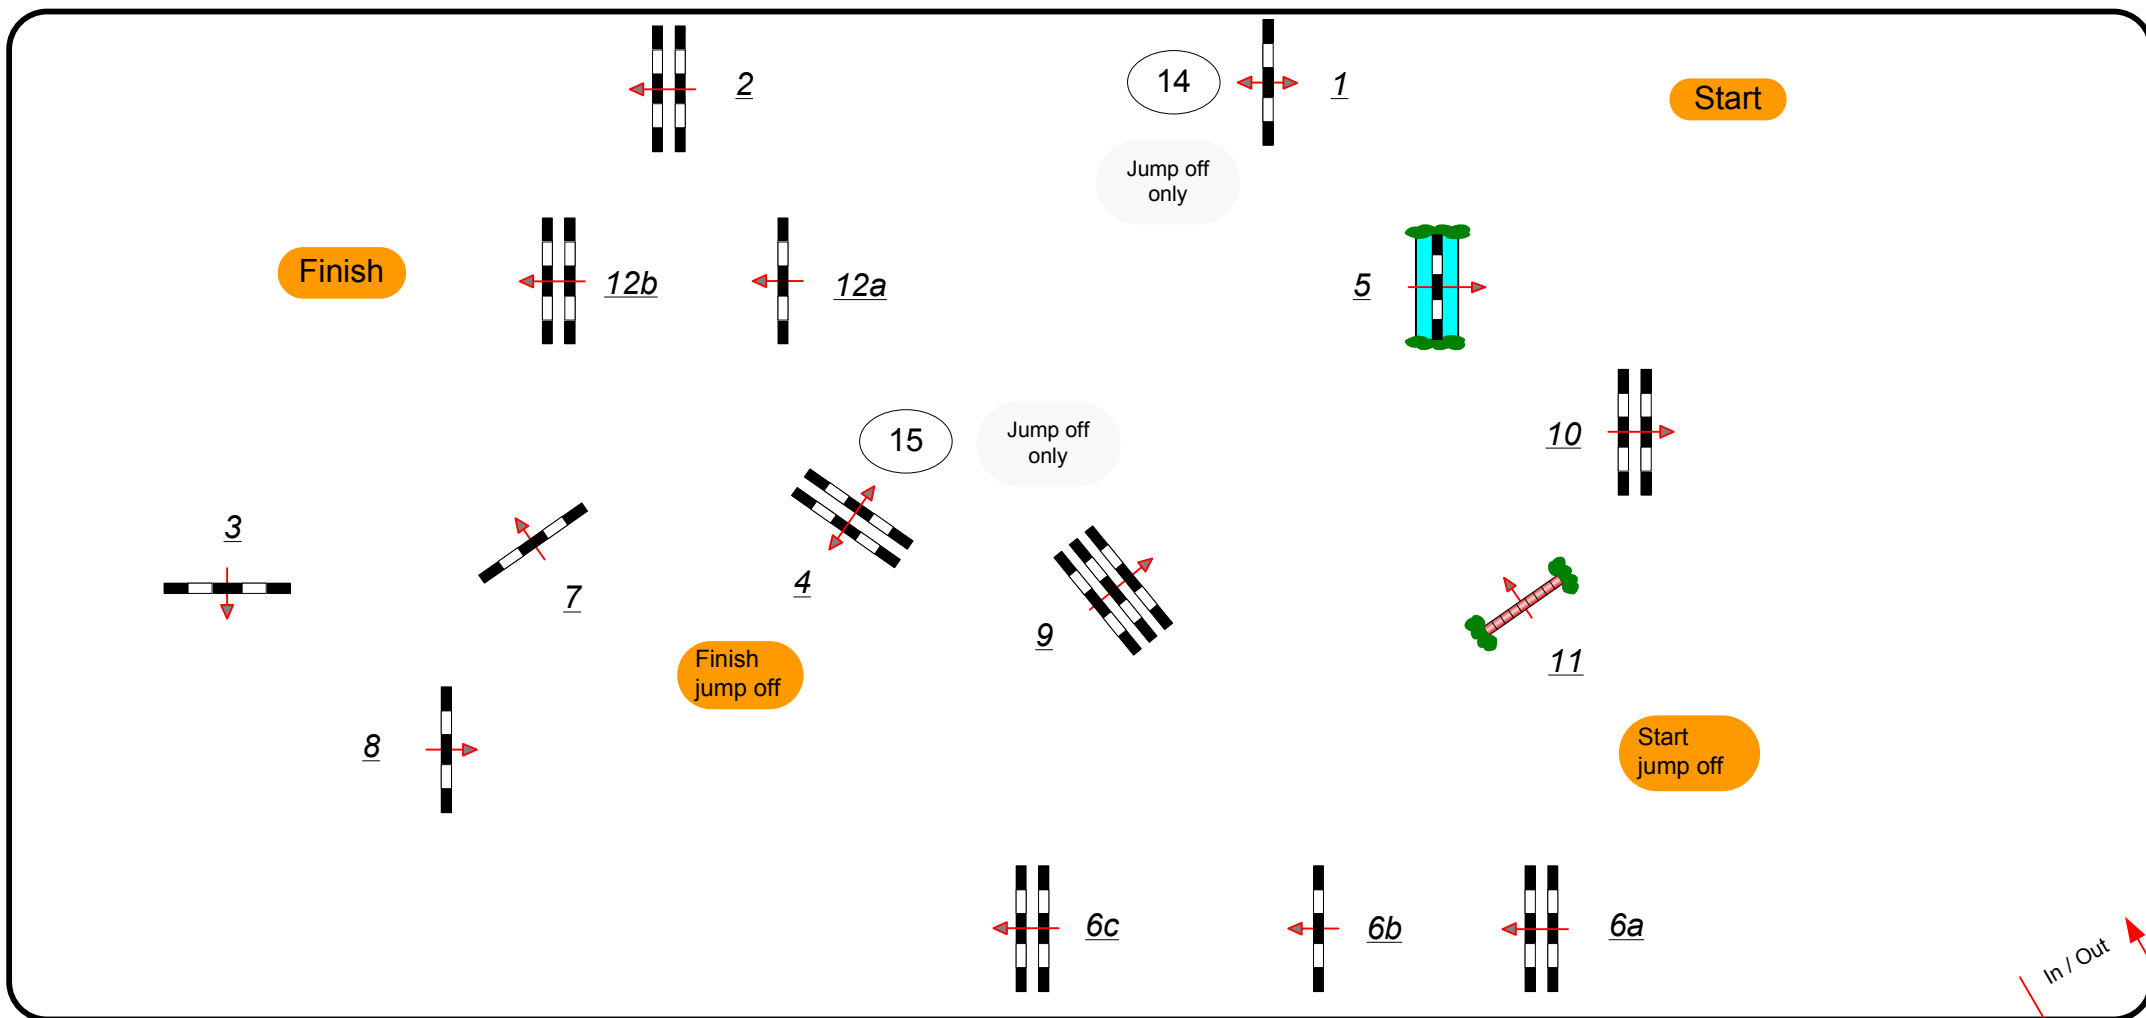

CSI4* Chernyakhovsk 2012

Class No.: 5

Big Tour

Competition with one jump-off

Table: A
National RG:
FEI RG / Art. 238.2.2
Height: 1,55 m

Speed: 375 m/min
Length: 440 m
Time allowed: 71 sec
Time limit: 142 sec

Obstacles: 12
Efforts: 15
Penalty sec:
Closed combination:

1st Jump-off: 11-12b-7-14-6a-b-10-15
Length: 360 m
Time allowed: 58 sec
Time limit: 116 sec

Course Design : Stefan Wirth Andreas Hollmann
Olga Fadeeva, Svetlana Dudina