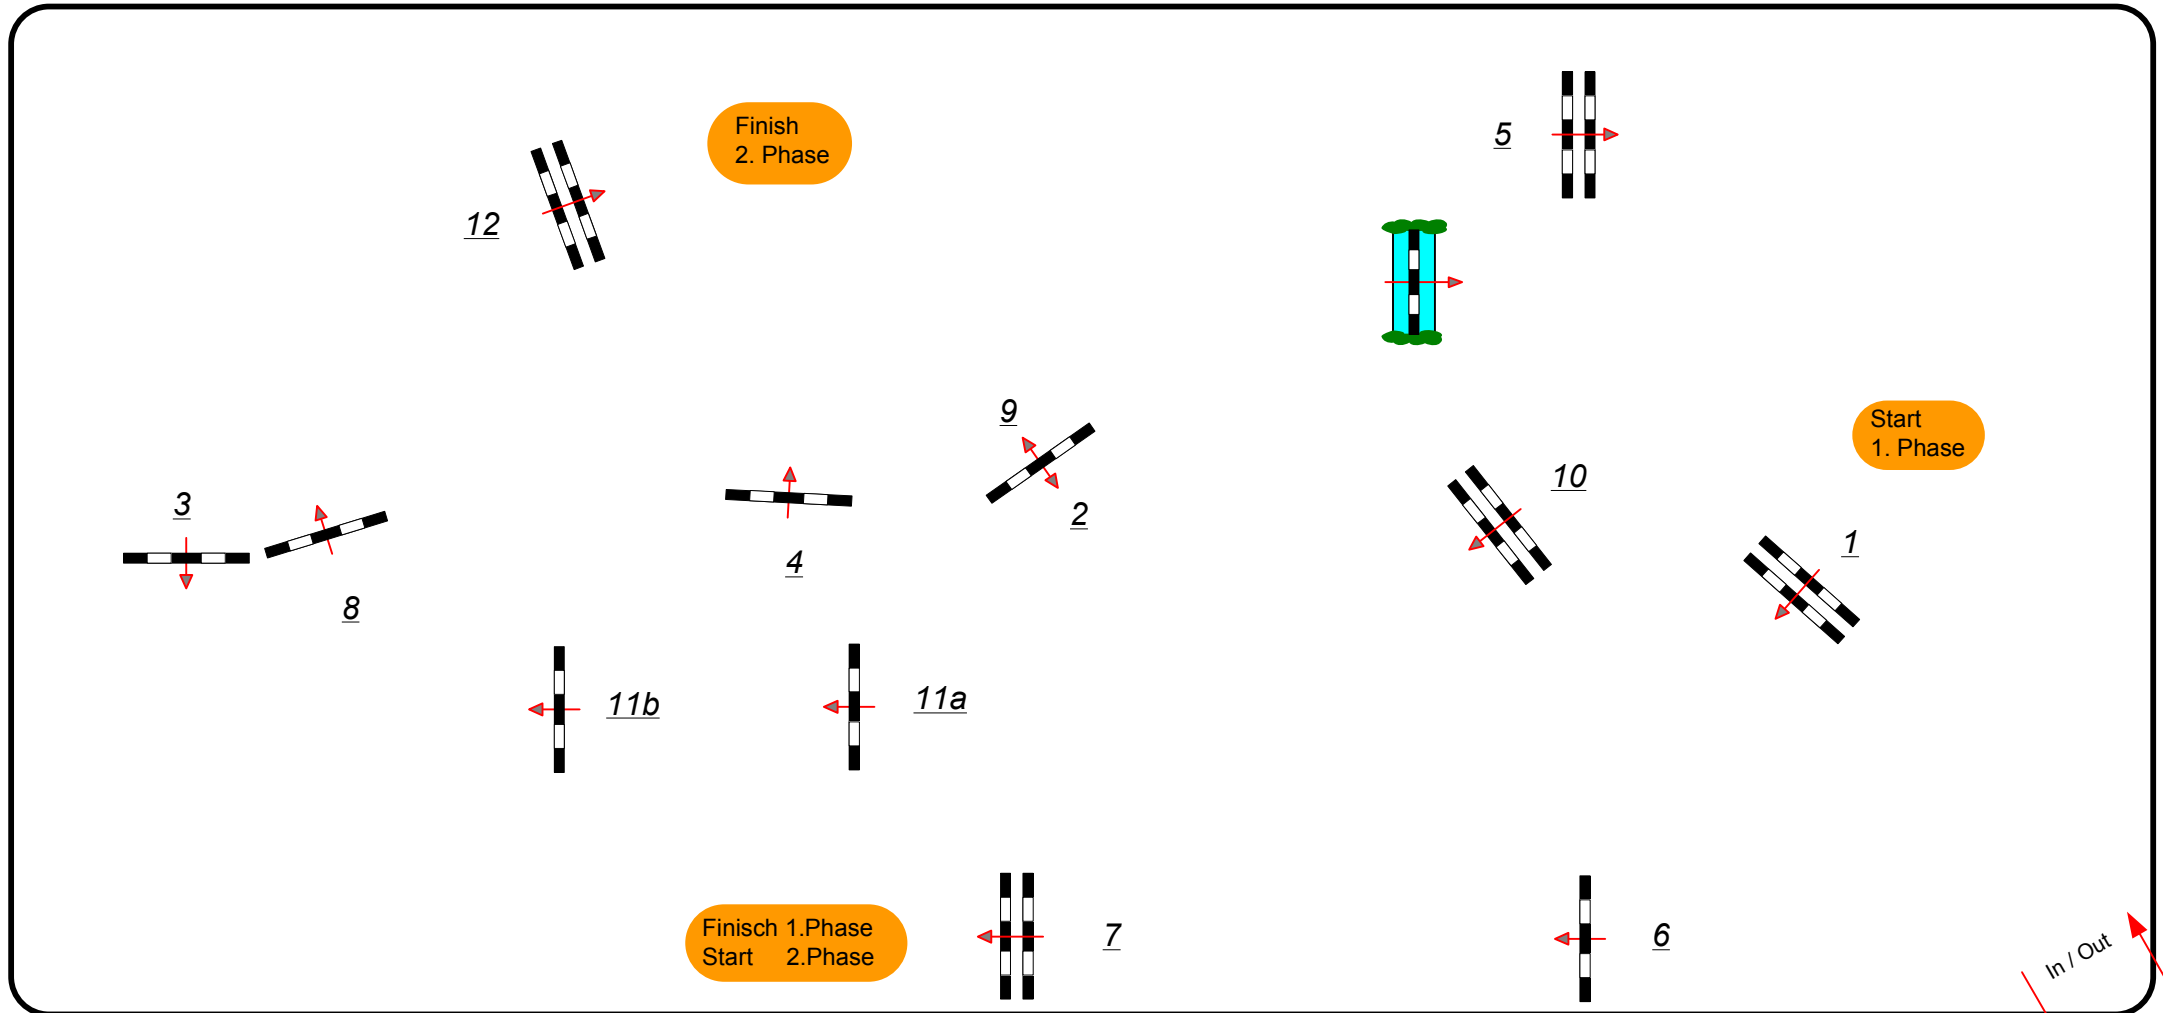

# CSI4\* Chernyakhovsk 2012

Class No.: IV

Amateur Tour

Competition in two Phases

Table: A  
National RG:  
FEI RG / Art. 274.5.3  
Height: 1,15 m

Speed: 350 m/min  
Length: 280 m  
Time allowed: 48 sec  
Time limit: 96 sec

Obstacles: 7  
Efforts: 7  
Penalty sec:  
Closed combination:

2nd Phase: 8 - 12  
Length: 250 m  
Time allowed: 43 sec  
Time limit: 86 sec

Course Design : Stefan Wirth Andreas Hollmann  
Olga Fadeeva, Svetlana Dudina