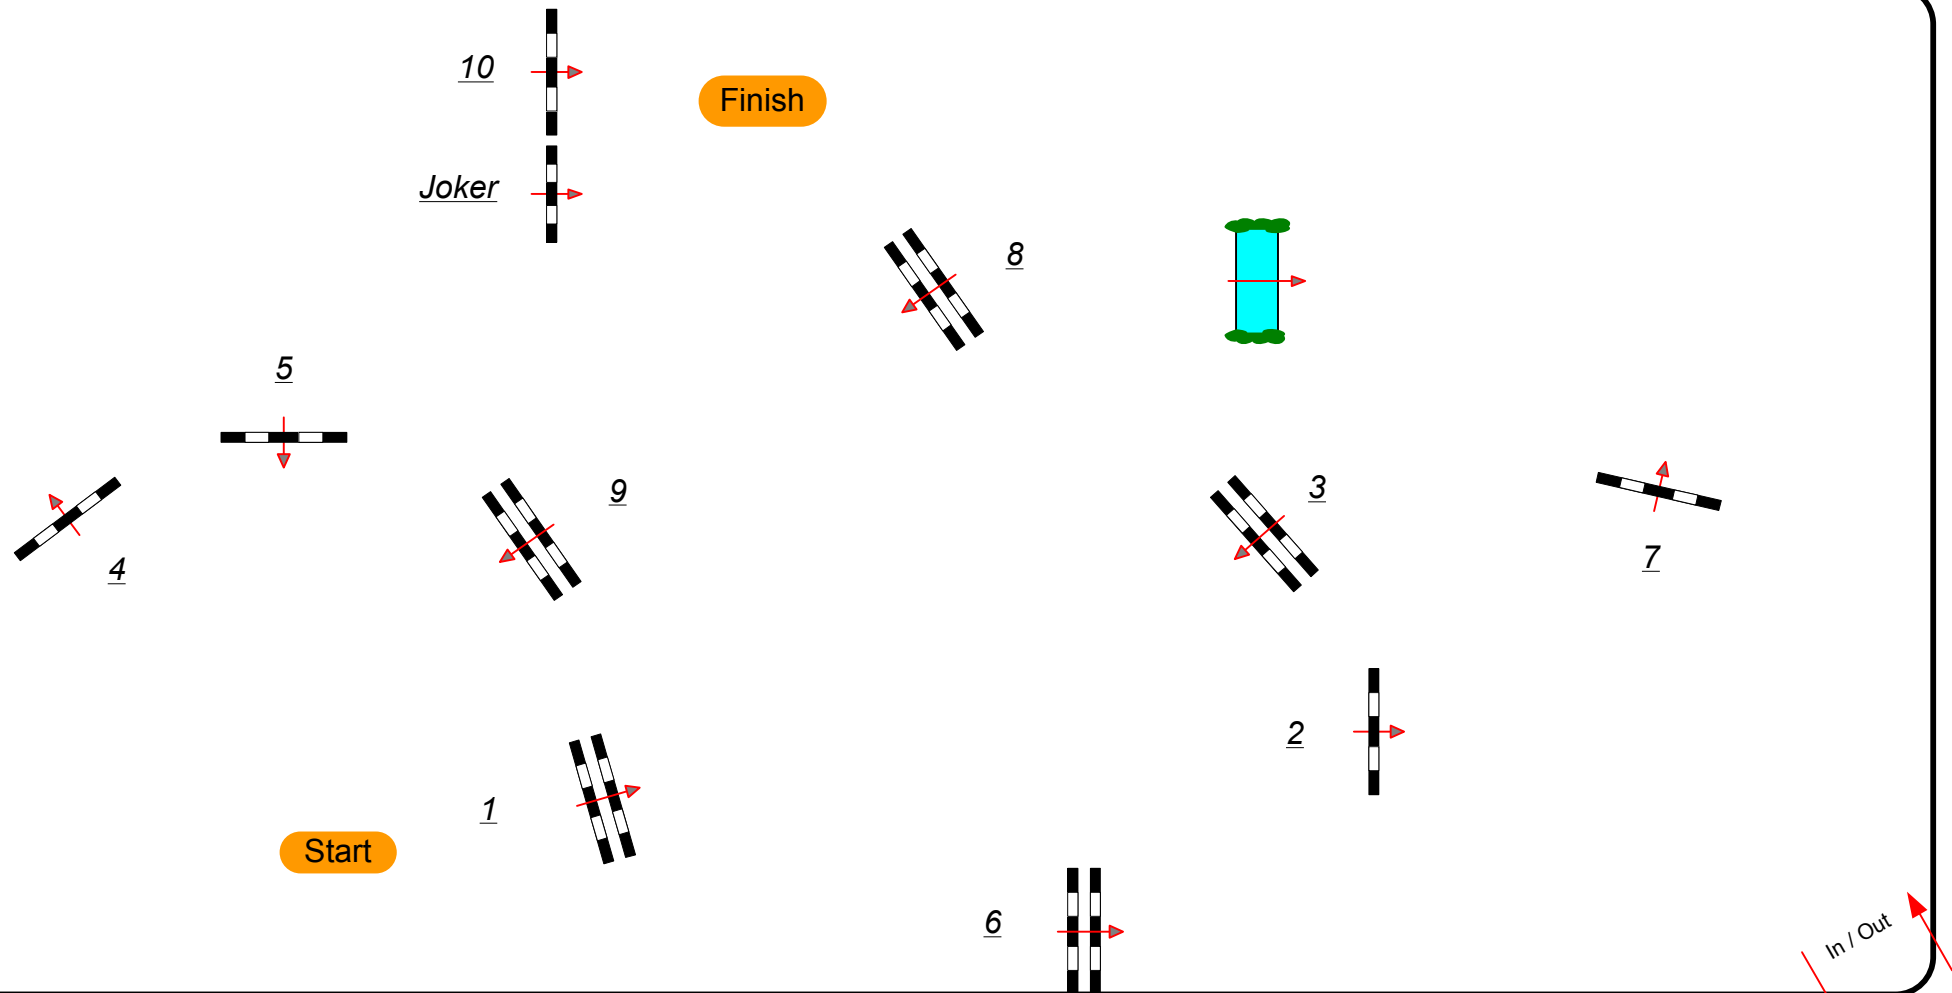

CSI4* Chernyakhovsk 2012

Class No.: 6

Big Tour

Accumulator Competition

Table: A
National RG:
FEI RG / Art. 269.5
Height: 1,45 m

Speed: 350 m/min
Length: 400 m
Time allowed: 69 sec
Time limit: 138 sec

Obstacles: 10
Efforts: 10
Penalty sec:
Closed combination: