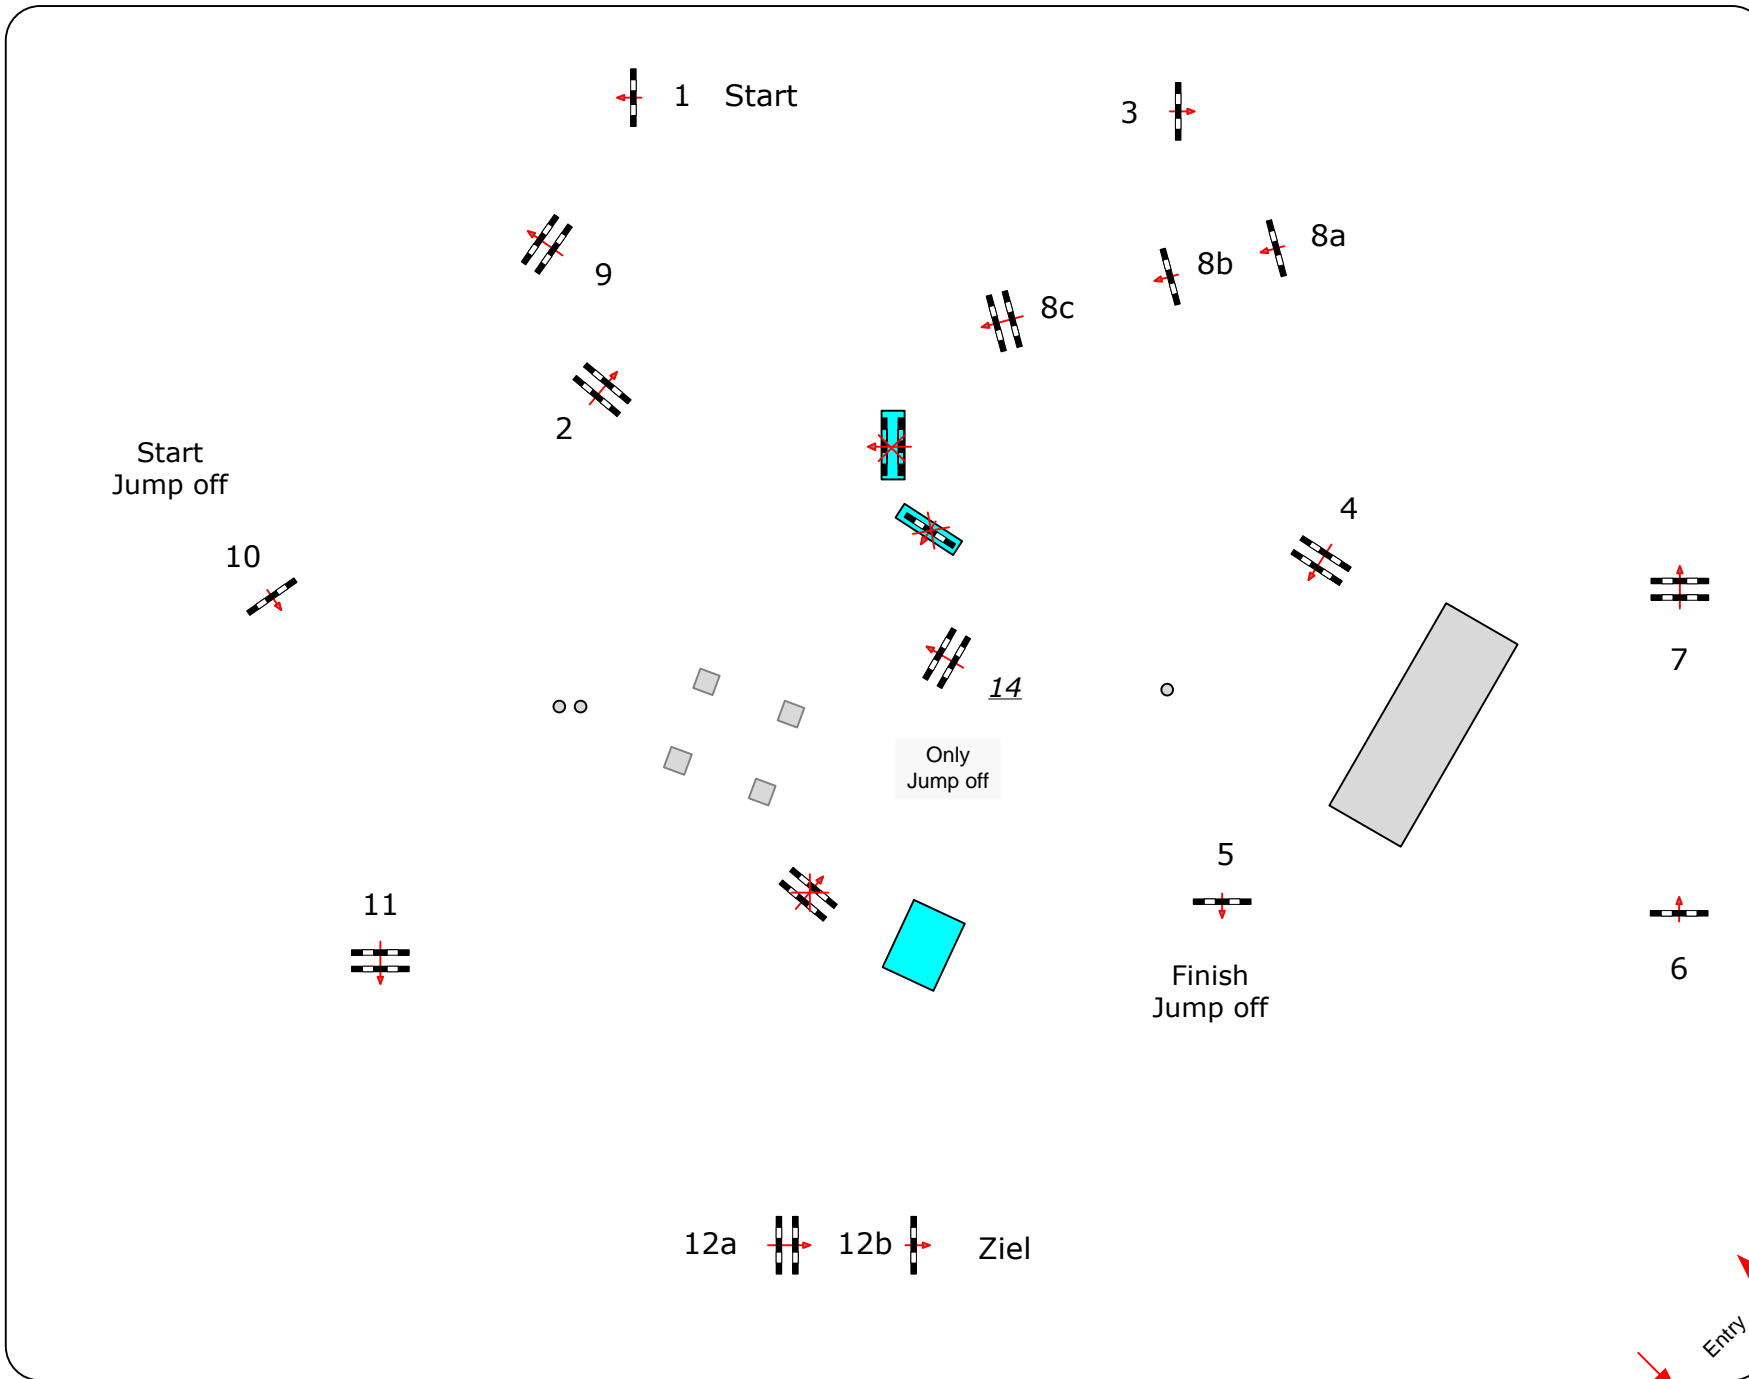

Obstacles: 12

Efforts: 15

Penalty sec

1st Jump-off:

10-11-12a-12b-14-3-4-5

Length: 300 m

Time allowed: 52 sec

Time limit: 104 sec