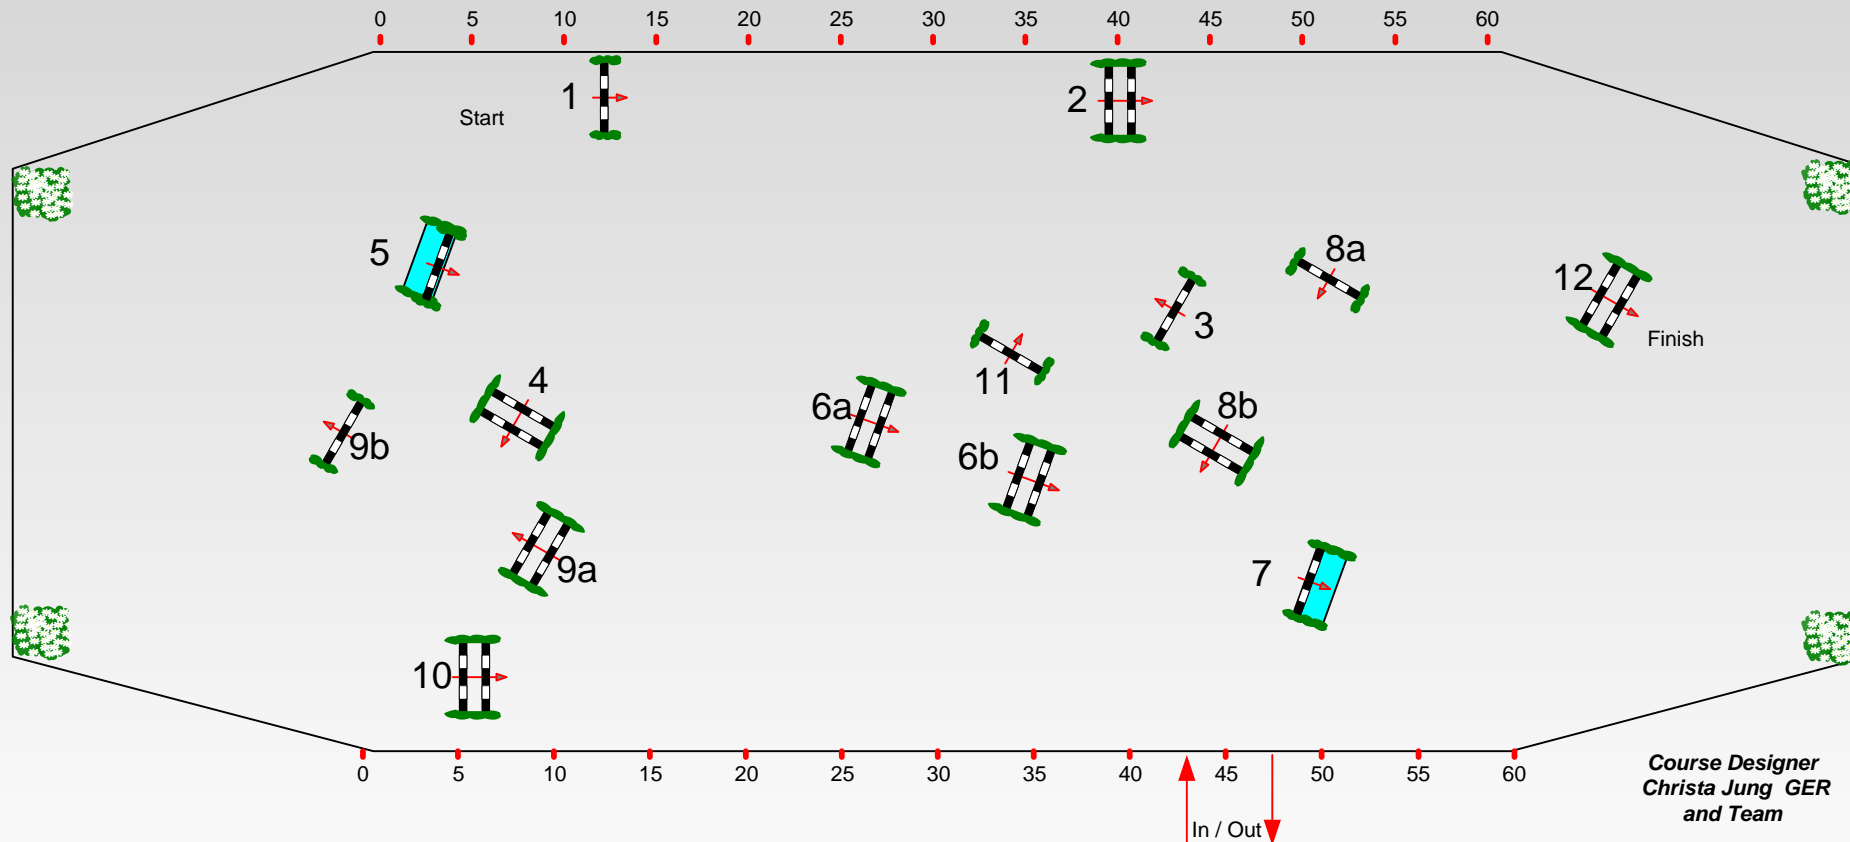

# Stuttgart German Master 2012

Class No.: 5      Preis der Firma DIW Instandhaltung Ltd. & Co.KG      Competition against the clock      Freitag, 16. November 2012      Start: 17:30

Table: A	Speed: 350 m/min	Obstacles: 12	1st Jump-off: Length: 0 m	2nd Jump-off: Length: 0 m
National RG:	Length: 470 m	Efforts: 15	Time allowed: 0 sec	Time allowed: 0 sec
FEI RG / Art. 238.2.1	Time allowed: 81 sec	Penalty sec:	Time limit: 0 sec	Time limit: 0 sec
Height: 1.50 m	Time limit: 162 sec	Closed combination:	Time limit: 0 sec	Time limit: 0 sec