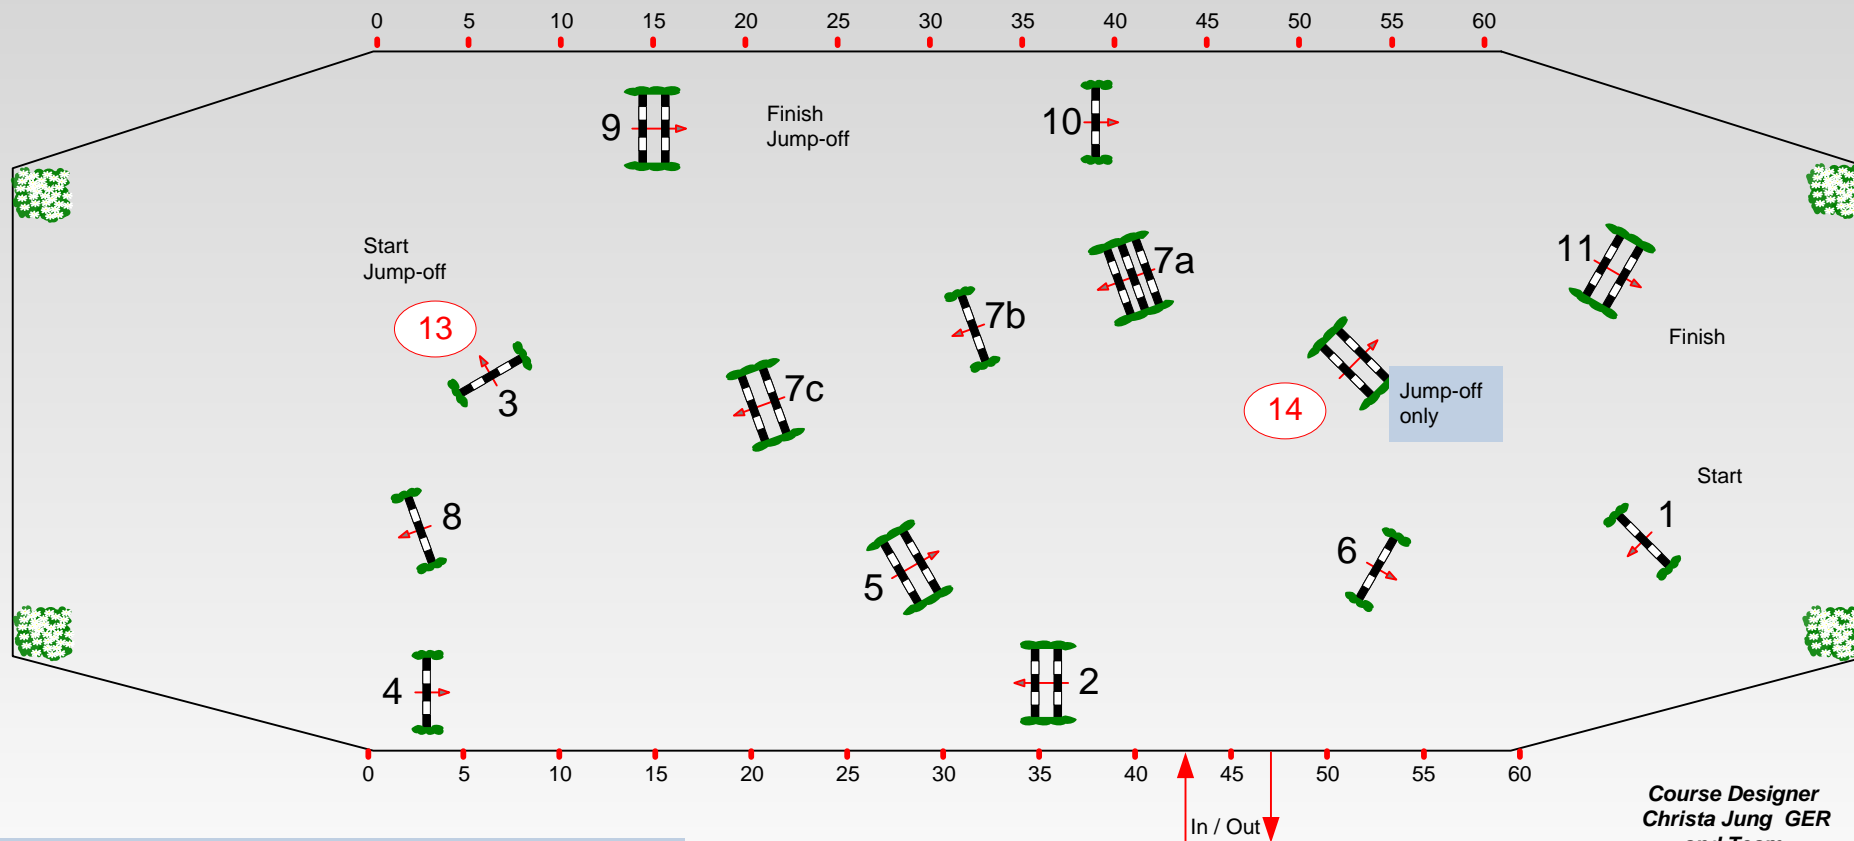

# Stuttgart German Master 2012

Class No.: 6

Mercedes German Master

Competition with one jump-off

Freitag, 16. November 2012

Start: 22:00

Table: A	Speed: 350 m/min	Obstacles: 11	1st Jump-off: 13, 14, 1, 6, 7ab, 8, 9	2nd Jump-off:
National RG:	Length: 400 m	Efforts: 13	Length: 330 m	Length: 0 m
FEI RG / Art. 238.2.2	Time allowed: 69 sec	Penalty sec:	Time allowed: 57 sec	Time allowed: 0 sec
Height: 1.55 m	Time limit: 138 sec	Closed combination:	Time limit: 114 sec	Time limit: 0 sec

Jump-off :13, 14, 1, 6, 7ab, 8, 9