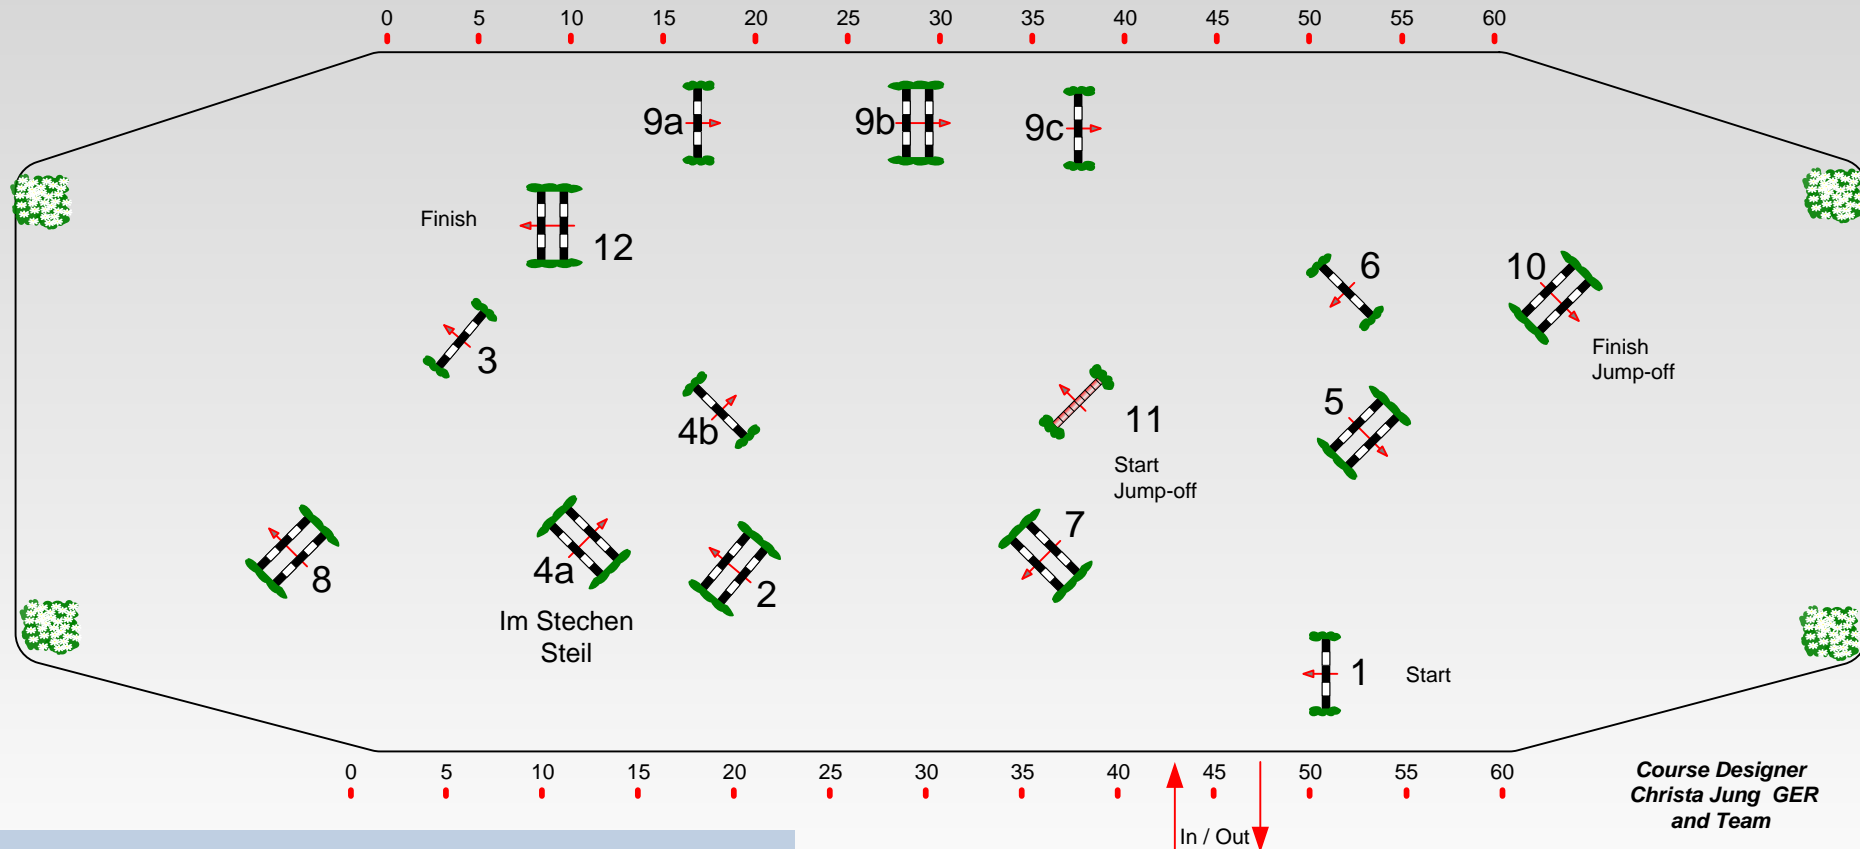

Class No.: 22

BW-Bank Hallenchampionat

Competition with one jump-off

Donnerstag, 15. November 2012

Start: 19:15

Table: A
National RG: 501.B1
FEI RG / Art.
Height: 1.50 m

Speed: 350 m/min
Length: 440 m
Time allowed: 76 sec
Time limit: 152 sec

Obstacles: 12
Efforts: 15
Penalty sec:
Closed combination:

1st Jump-off: 11, 12, 4a, 8, 9ab, 10
Length: 260 m
Time allowed: 45 sec
Time limit: 90 sec

2nd Jump-off:
Length: 0 m
Time allowed: 0 sec
Time limit: 0 sec

Jump-off: 11, 12, 4a, 8, 9ab, 10