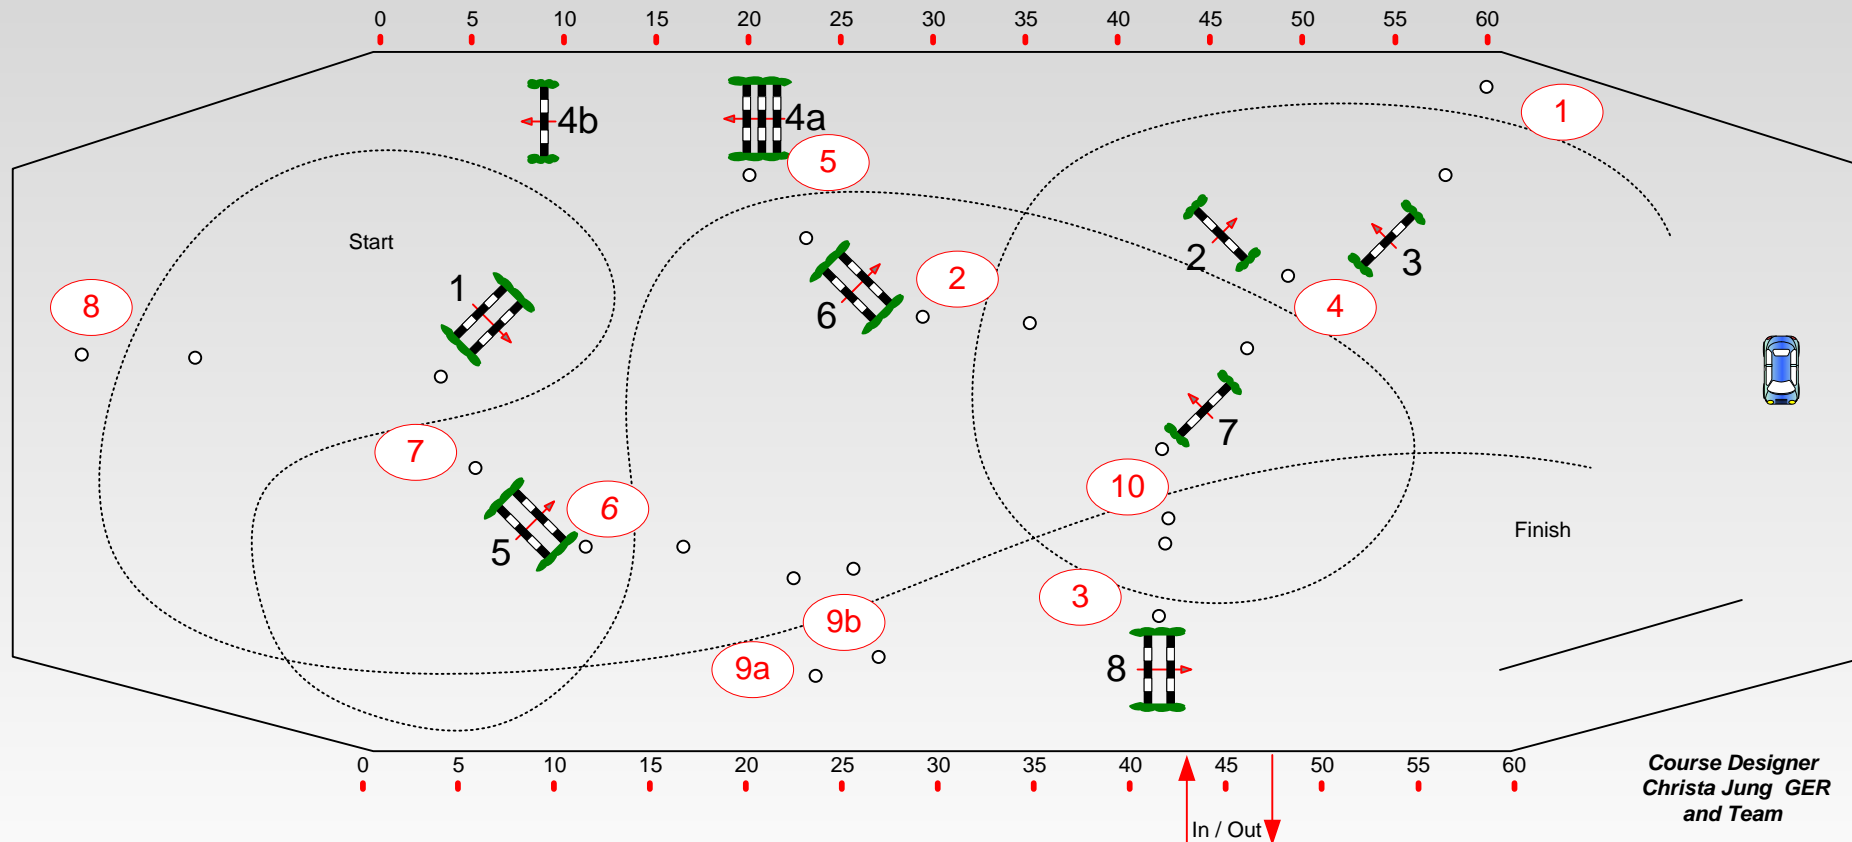

Stuttgart German Master 2012

Class No.: Jump and Drive

Mittwoch, 14. November 2012

Start: 19:00

| | | | | |
|---------------|---------------------|---------------------|---------------------|---------------------|
| Table: A | Speed: 350 m/min | Obstacles: | 1st Jump-off: | 2nd Jump-off: |
| National RG: | Length: 0 m | Efforts: | Length: 0 m | Length: 0 m |
| FEI RG / Art. | Time allowed: 0 sec | Penalty sec: | Time allowed: 0 sec | Time allowed: 0 sec |
| Height: m | Time limit: 0 sec | Closed combination: | Time limit: 0 sec | Time limit: 0 sec |