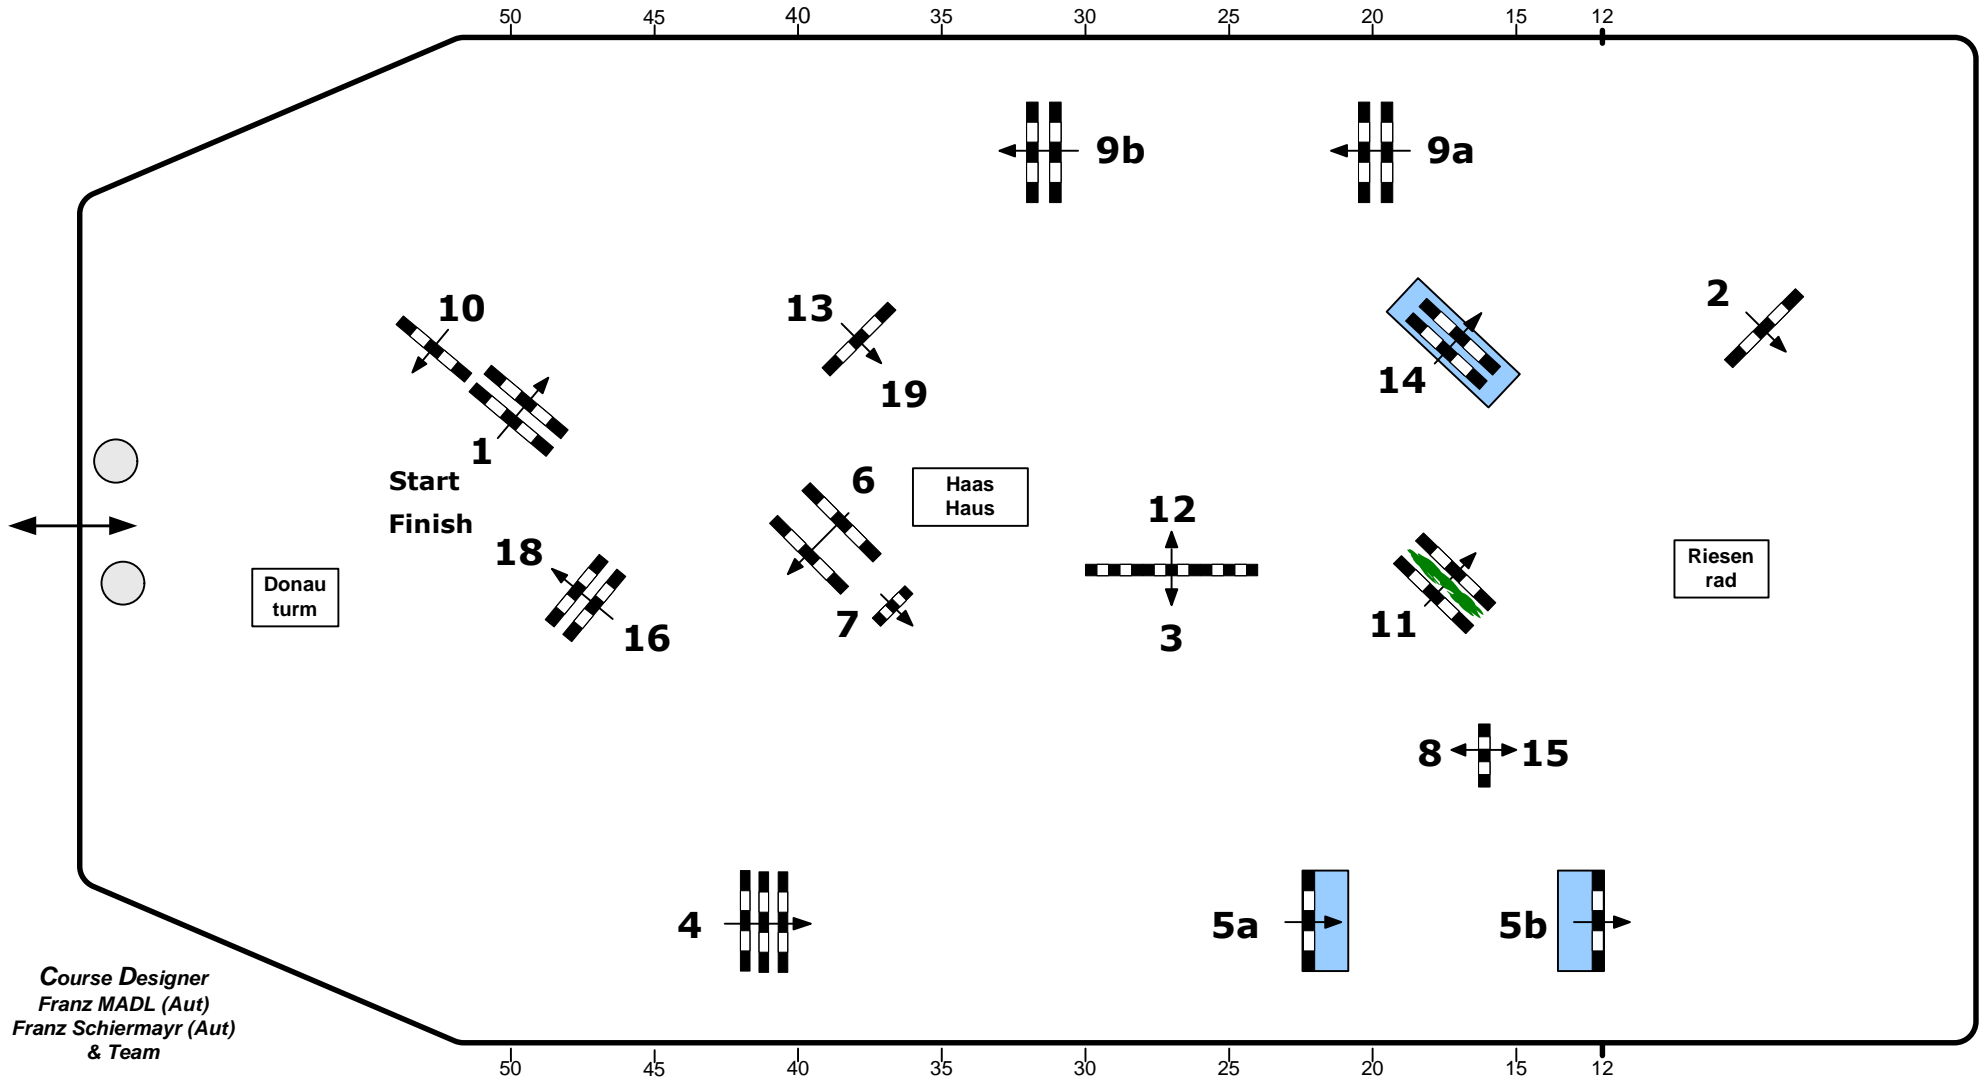

MADL

CSI 5* Wien 2012

Class No.: 14

Vienna Indoor Derby

Competition with one jump-off

Table: A
National RG:
FEI RG / Art. 238.2.2
Height: 1,50 m

Speed: 350 m/min
Length: 740 m
Time allowed: 127 sec
Time limit: 254 sec

Obstacles: 16
Efforts: 18
Penalty sec:
Closed combination:

1st Jump-off: **18-11-12-1-19-5ab-6**
Length: 340 m
Time allowed: 59 sec
Time limit: 118 sec

Course Designer
Franz MADL (Aut)
Franz Schiermayr (Aut)
& Team