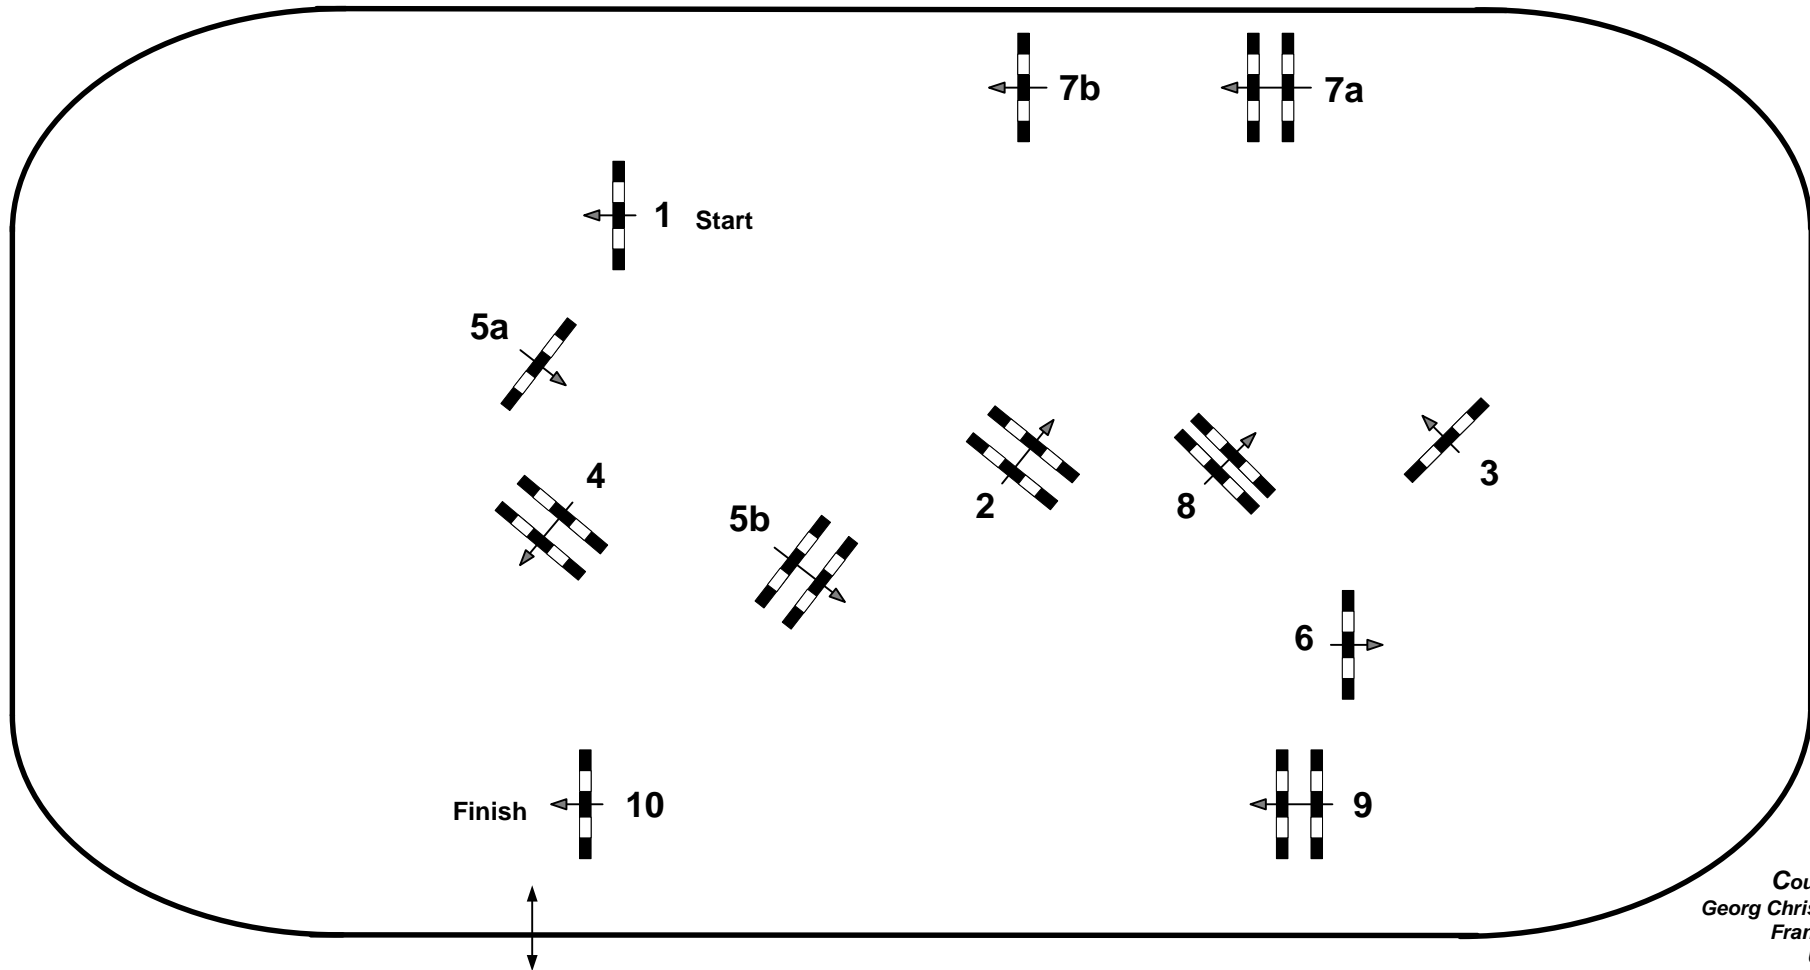

CSI**** Salzburg Arena - Amadeus Horse Indoors

09.-12.Dezember 2012

Class No.: 7 Medium Amateur Tour Opening Competition against the clock

Table: A	Speed: 350 m/min	Obstacles: 10	1st Jump-off:	
National RG:	Length: 400 m	Efforts: 12	Length:	0 m
FEI RG / Art. 238.2.1	Time allowed: 69 sec	Penalty sec:	Time allowed:	0 sec
Height: 1,25 m	Time limit: 138 sec	Closed combination:	Time limit:	0 sec