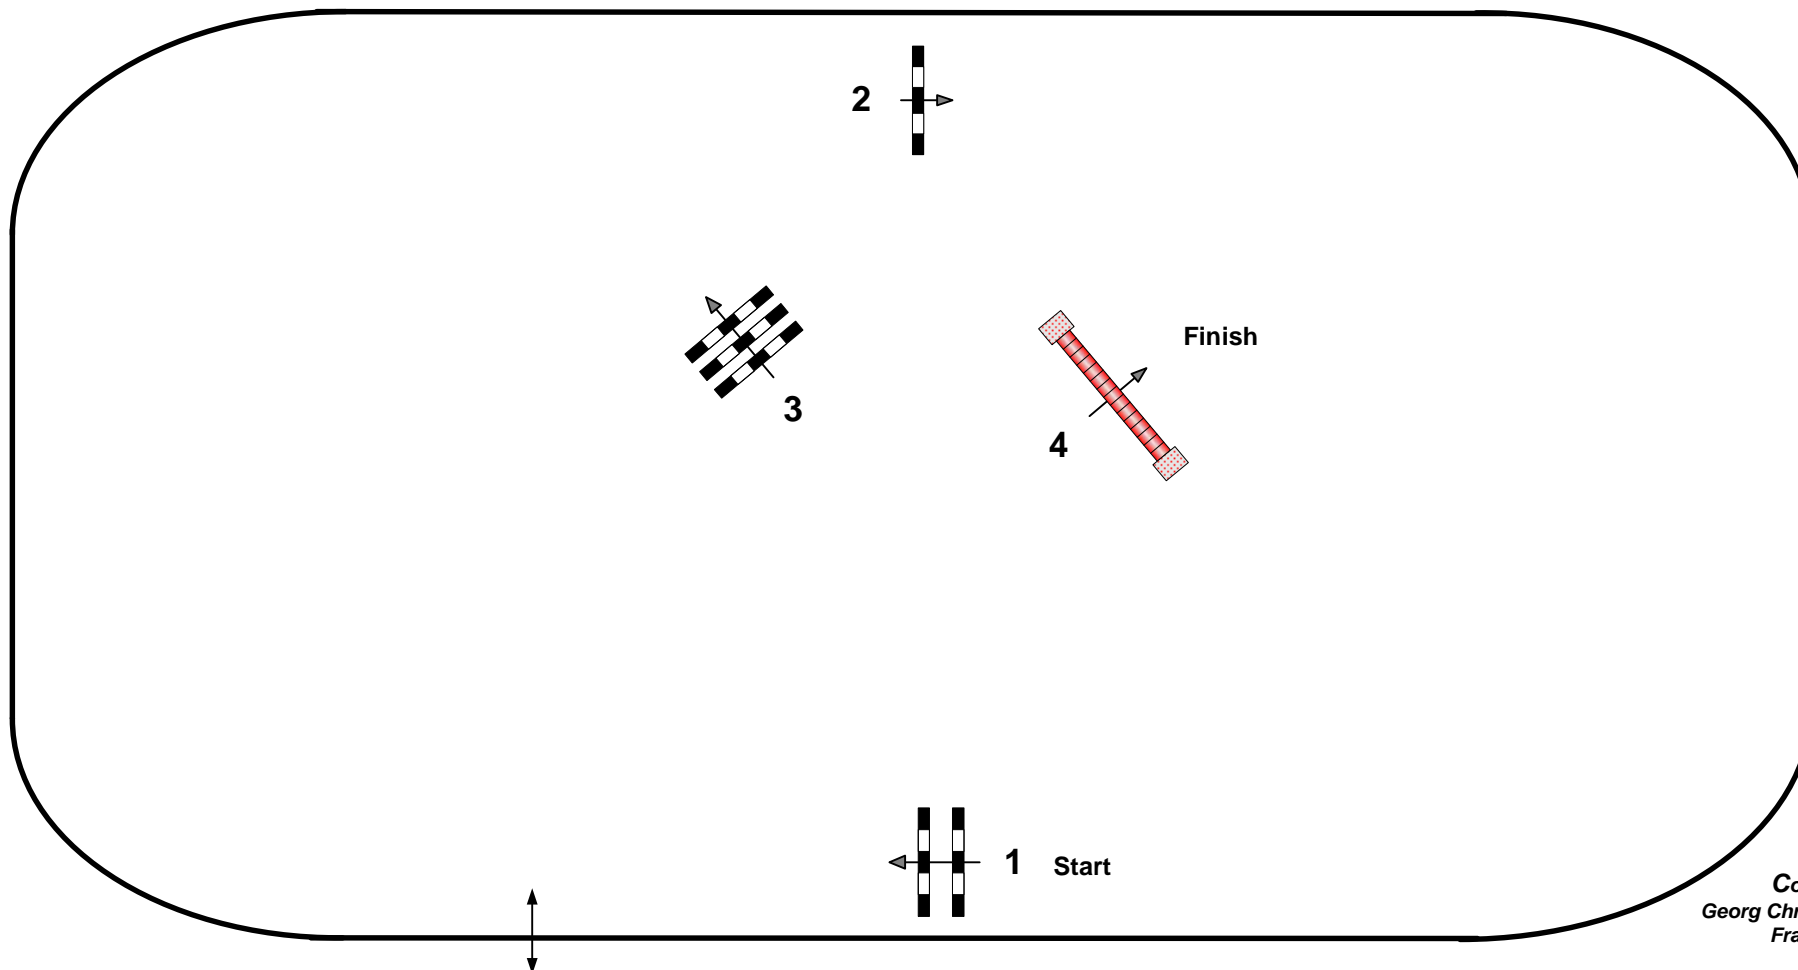

CSI**** Salzburg Arena - Amadeus Horse Indoors

09.-12.Dezember 2012

22

Class No.: 22 Pappas Amadeus High Fly Tour / Puissance

Table: A	Speed: 350 m/min	Obstacles: 4	1st Jump-off:	
National RG:	Length: 0 m	Efforts: 4	Length:	0 m
FEI RG / Art. 262.2	Time allowed: 0 sec	Penalty sec:	Time allowed:	0 sec
Height: m	Time limit: 0 sec	Closed combination:	Time limit:	0 sec