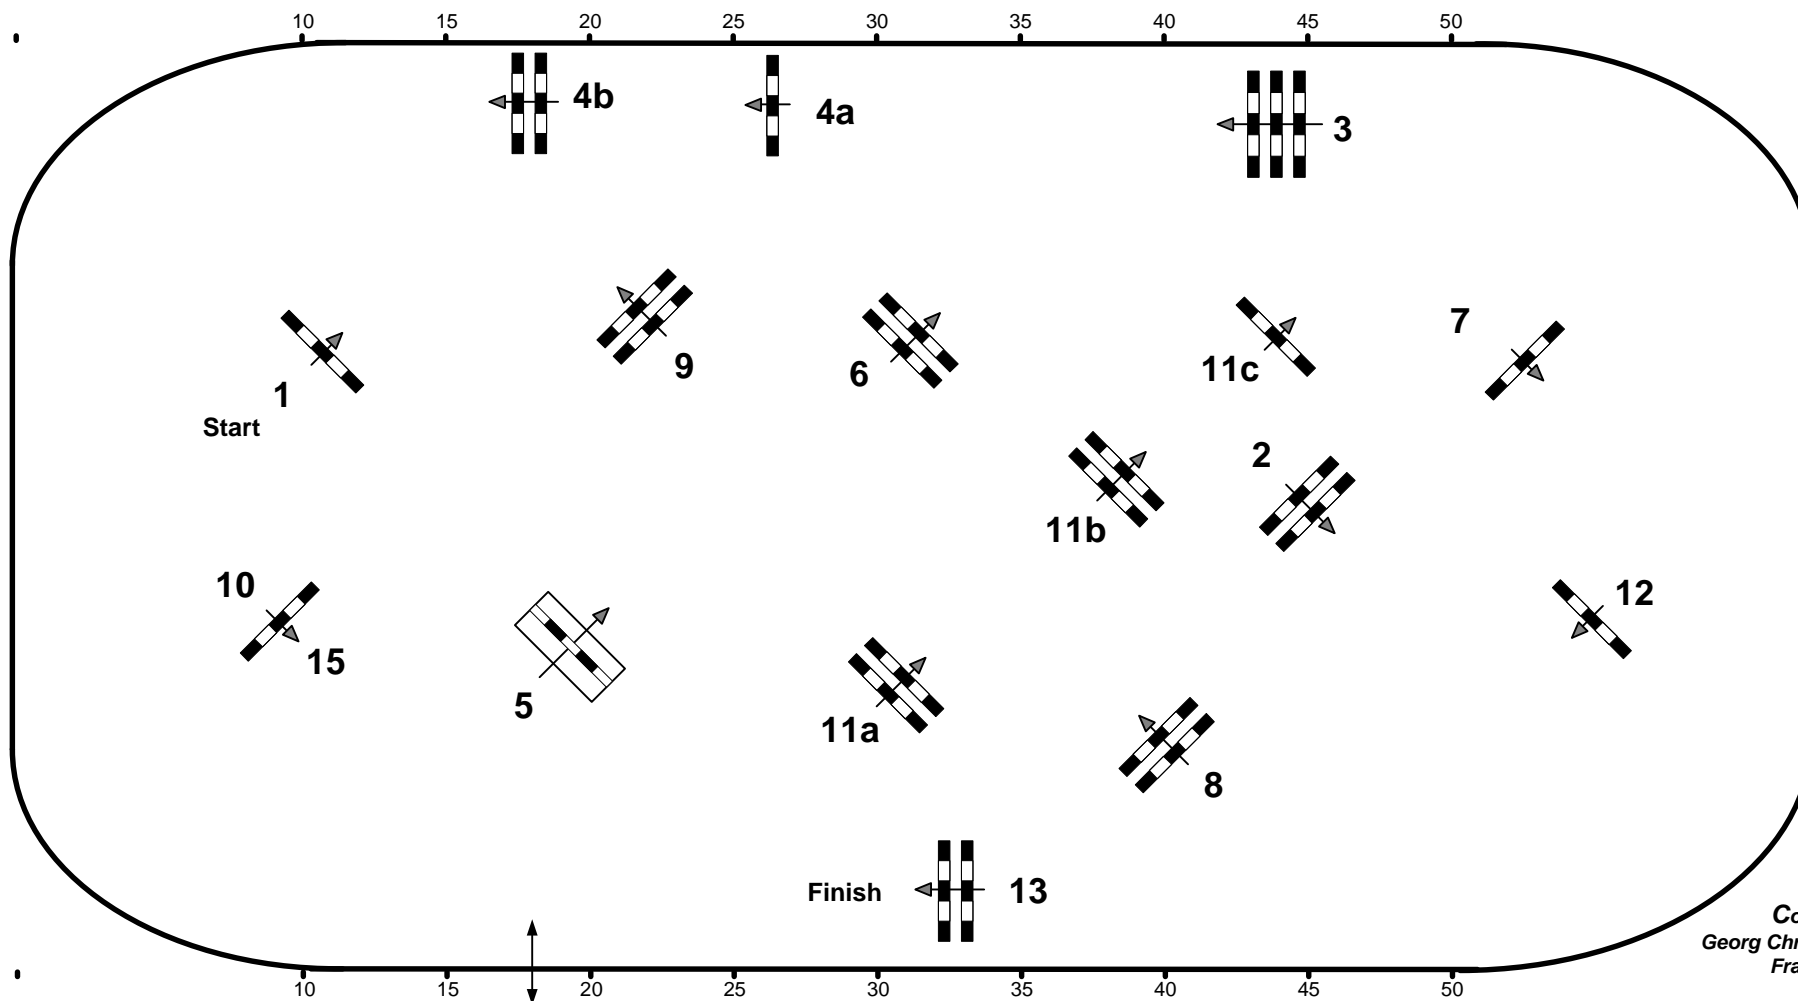

## CSI\*\*\*\* Salzburg Arena - Amadeus Horse Indoors

09.-12.Dezember 2012

44

Class No.: 44

Pappas Amadeus Grand Prix of Salzburg

Competition with one jump-off

Table: A  
National RG:  
FEI RG / Art. 238.2.2  
Height: 1,60 m

Speed: 350 m/min  
Length: 400 m  
Time allowed: 69 sec  
Time limit: 138 sec

Obstacles: 13  
Efforts: 16  
Penalty sec:  
Closed combination:

1st Jump-off: **9-5-2-3-4a-11bc-13-15**  
Length: 300 m  
Time allowed: 52 sec  
Time limit: 104 sec