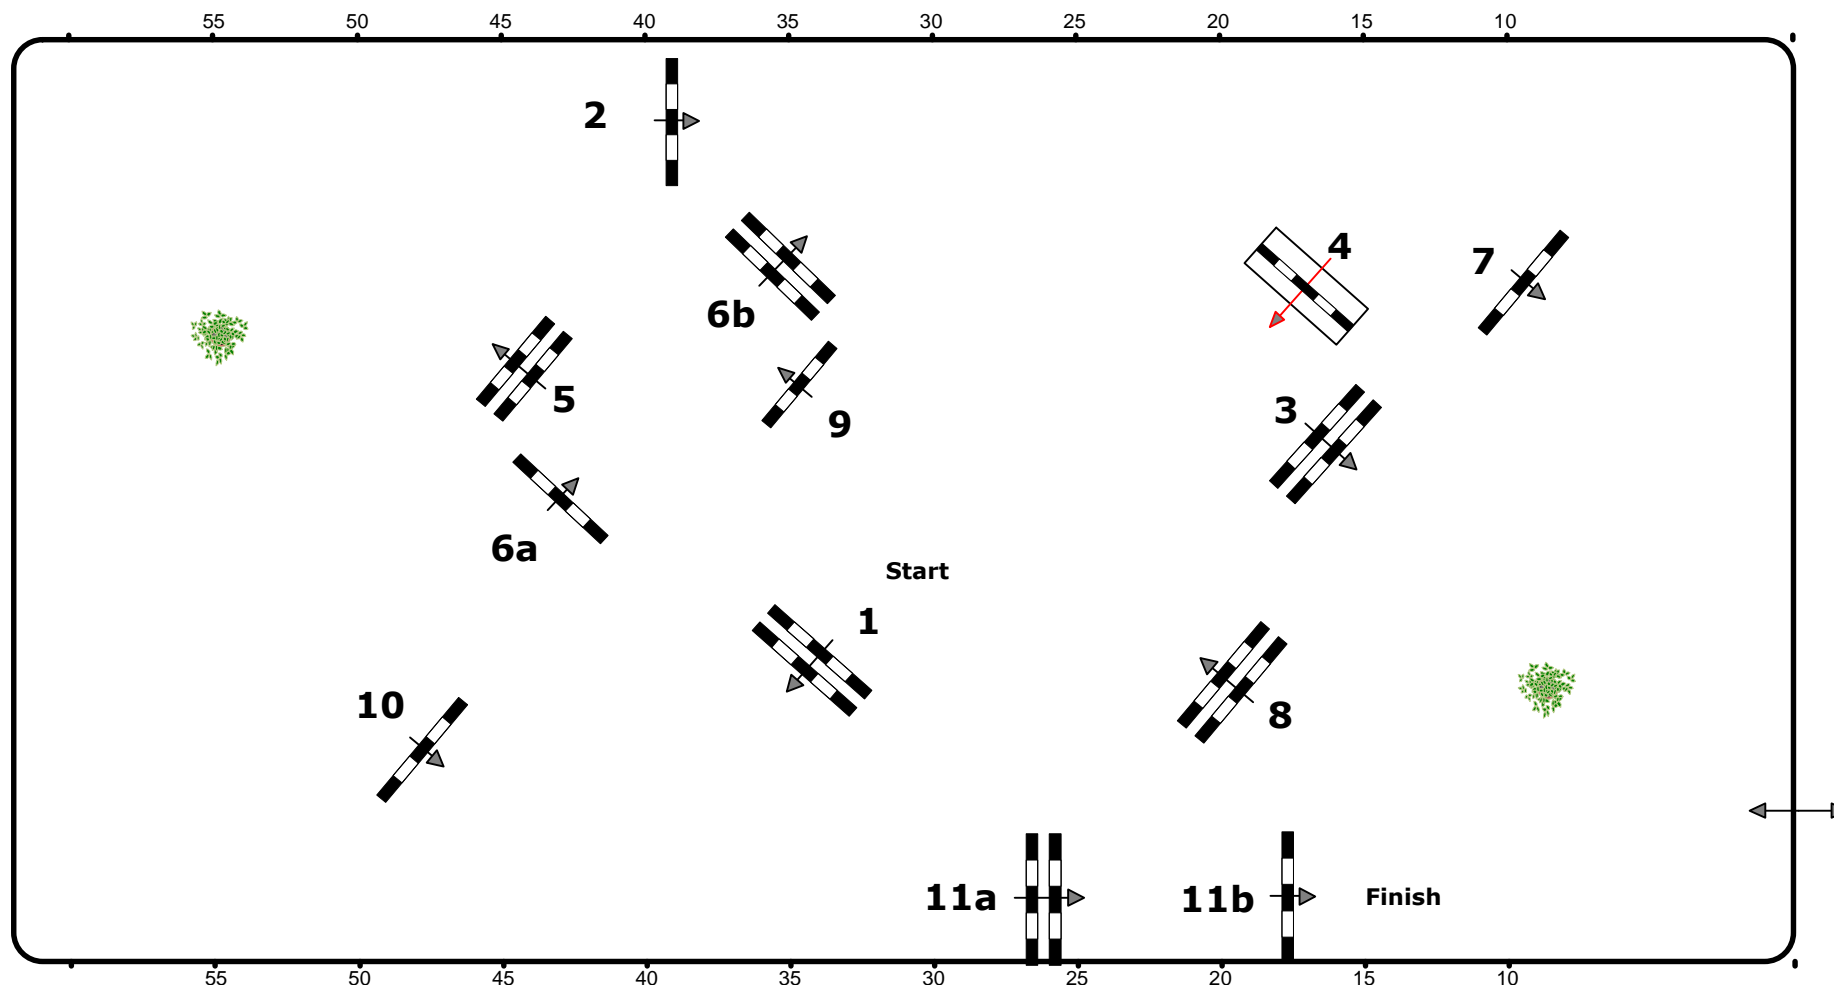

CSI4*/CSI2*/CSIU25-A EY Cup/ CSIYJ-A/CSIAmA+B, Salzburg (AUT)

6. – 9. Dezember 2012

Class No.: 12 Small Tour Opening

Competition against the clock

Table: A
National RG:
FEI RG / Art. 238.2.1
Height: 1,30 m

Speed: 350 m/min
Length: 380 m
Time allowed: 66 sec
Time limit: 132 sec

Obstacles: 11
Efforts: 13
Penalty sec:
Closed combination:

1st Jump-off:
Length: 0 m
Time allowed: 0 sec
Time limit: 0 sec

ARENA B

Jury