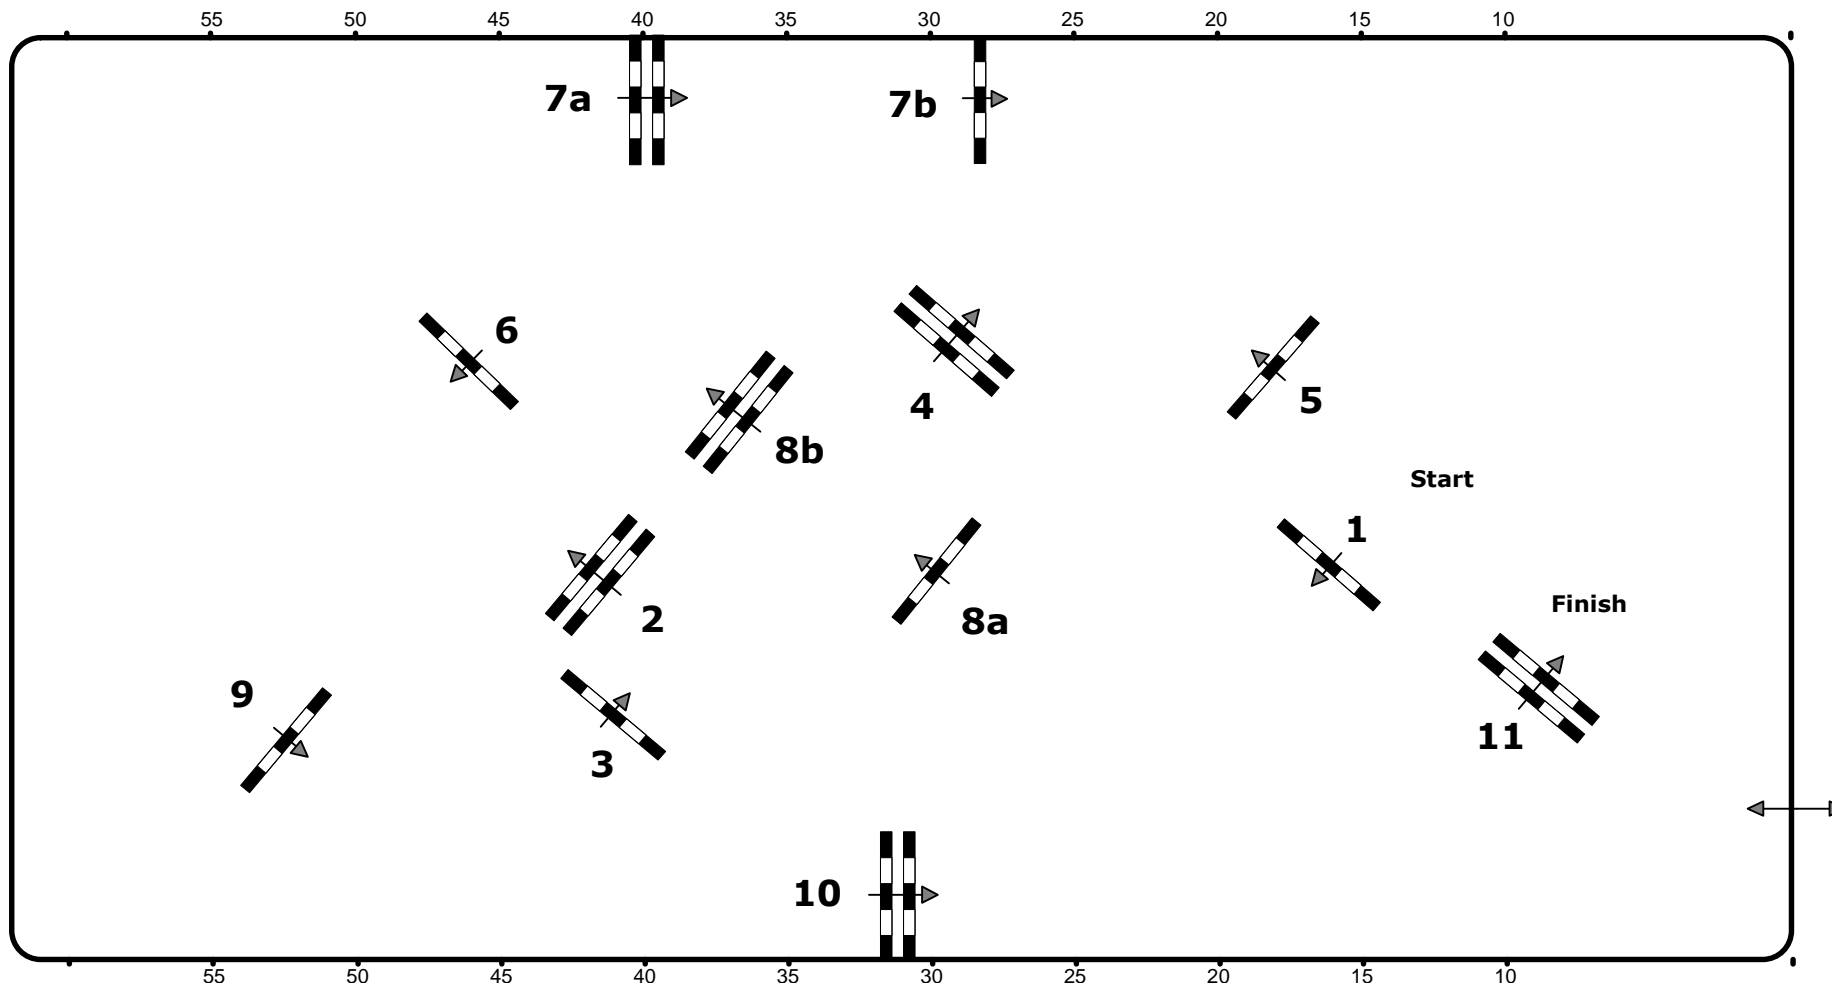

CSI4*/CSI2*/CSIU25-A EY Cup/ CSIIYJ-A/CSIAmA+B, Salzburg (AUT)

6. – 9. Dezember 2012

23

Class No.: 23

Small Tour

Competition against the clock

Table: A
National RG:
FEI RG / Art. 238.2.1
Height: 1,30 m

Speed: 350 m/min
Length: 380 m
Time allowed: 66 sec
Time limit: 132 sec

Obstacles: 11
Efforts: 13
Penalty sec:
Closed combination:

1st Jump-off:
Length: 0 m
Time allowed: 0 sec
Time limit: 0 sec

ARENA B

Jury

Franz Schiermayr (AUT)

Walter Schellenbauer (AUT)

David Hübler (AUT)