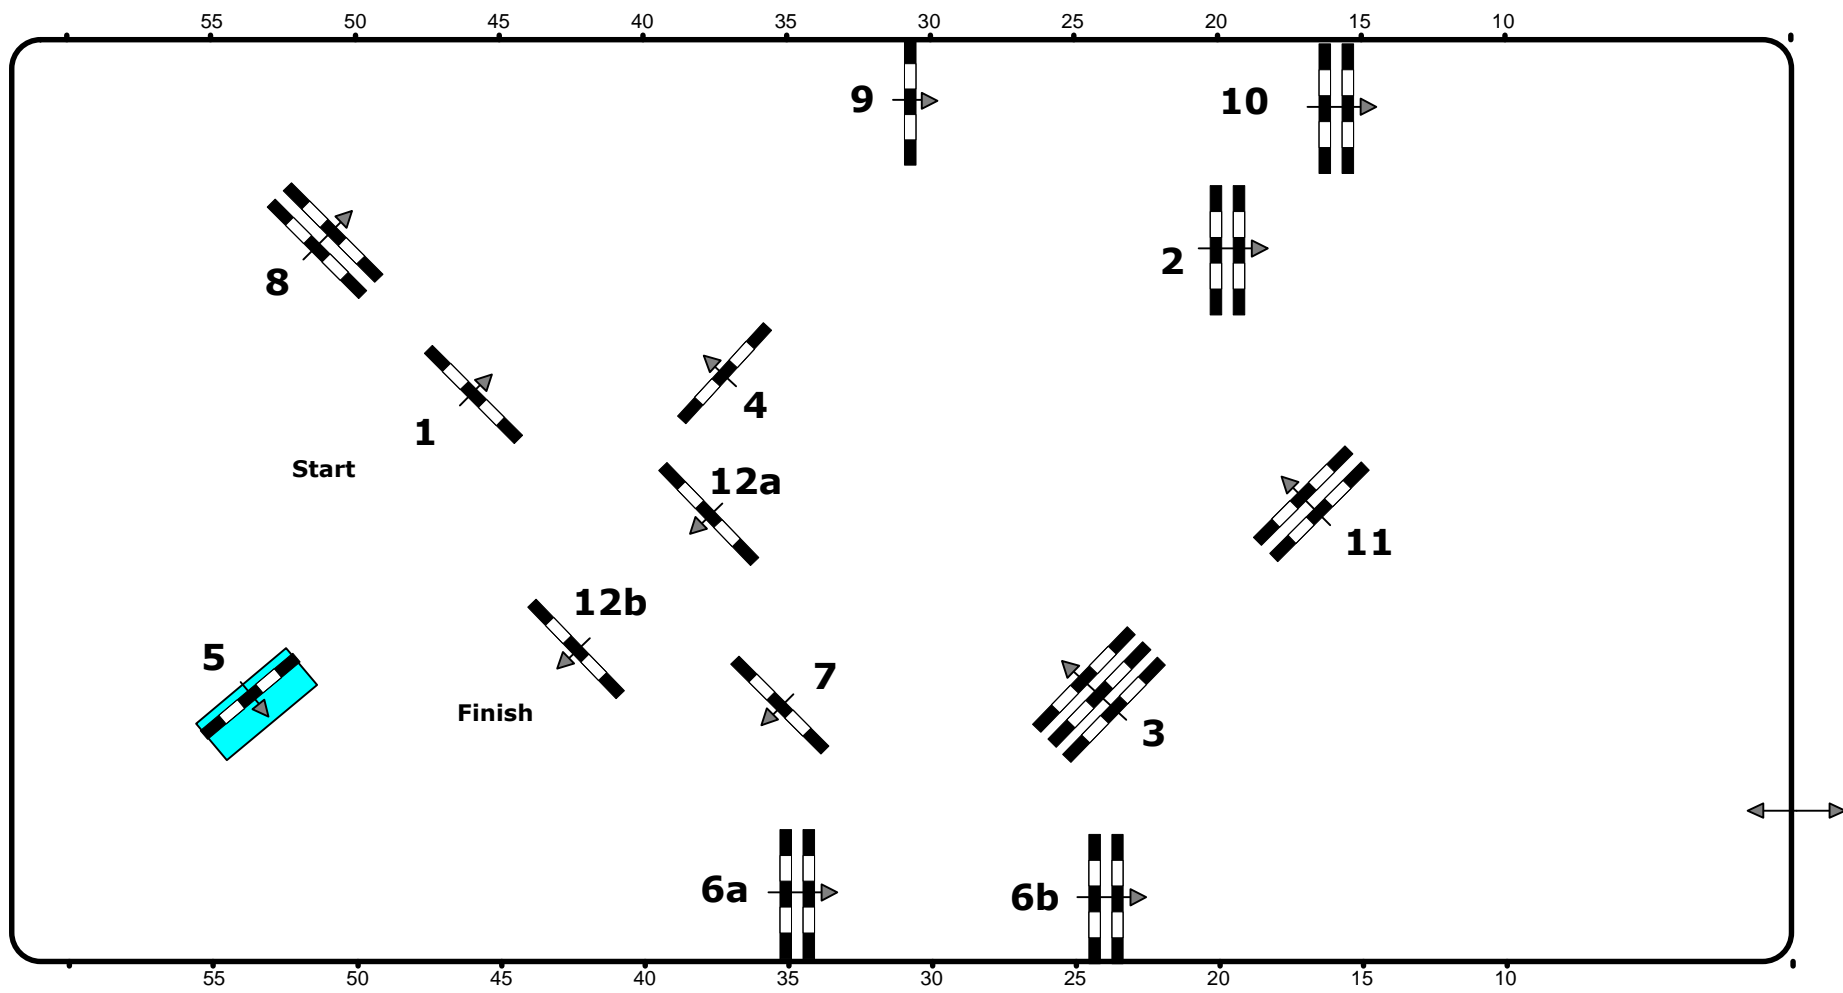

# CSI4\*/CSI2\*/CSIU25-A EY Cup/ CSIIYJ-A/CSIAmA+B, Salzburg (AUT)

6. – 9. Dezember 2012

37

Class No.: 37

SMALL TOUR

Competition against the clock

Table: A  
National RG:  
FEI RG / Art. 238.2.1  
Height: 1,35 m

Speed: 350 m/min  
Length: 380 m  
Time allowed: 66 sec  
Time limit: 132 sec

Obstacles: 12  
Efforts: 14  
Penalty sec:  
Closed combination:

1st Jump-off:  
Length: 0 m  
Time allowed: 0 sec  
Time limit: 0 sec