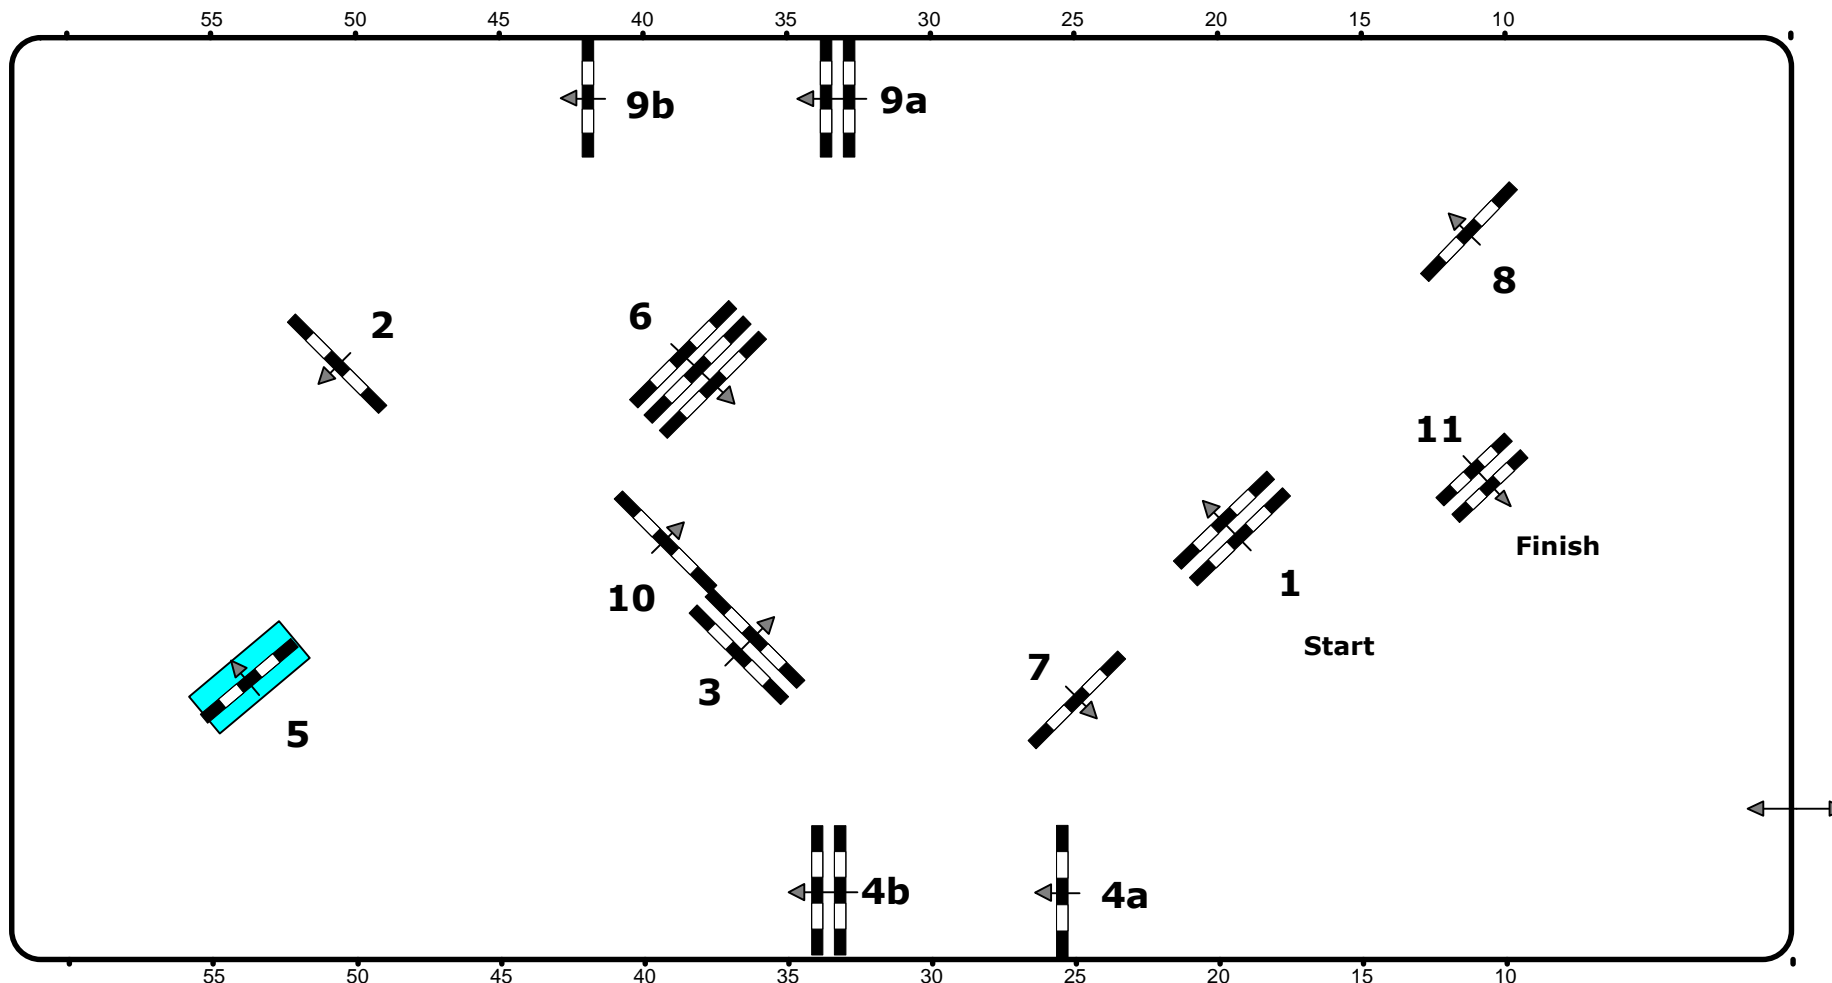

CSI4*/CSI2*/CSIU25-A EY Cup/ CSIYJ-A/CSIAmA+B, Salzburg (AUT)

6. – 9. Dezember 2012

35

Class No.: 35

Junior & Young Rider Tour

Competition against the clock

Table: A
National RG:
FEI RG / Art. 238.2.1
Height: 1,25 m

Speed: 350 m/min
Length: 400 m
Time allowed: 69 sec
Time limit: 138 sec

Obstacles: 11
Efforts: 13
Penalty sec:
Closed combination:

1st Jump-off:
Length: 0 m
Time allowed: 0 sec
Time limit: 0 sec

55

50

45

40