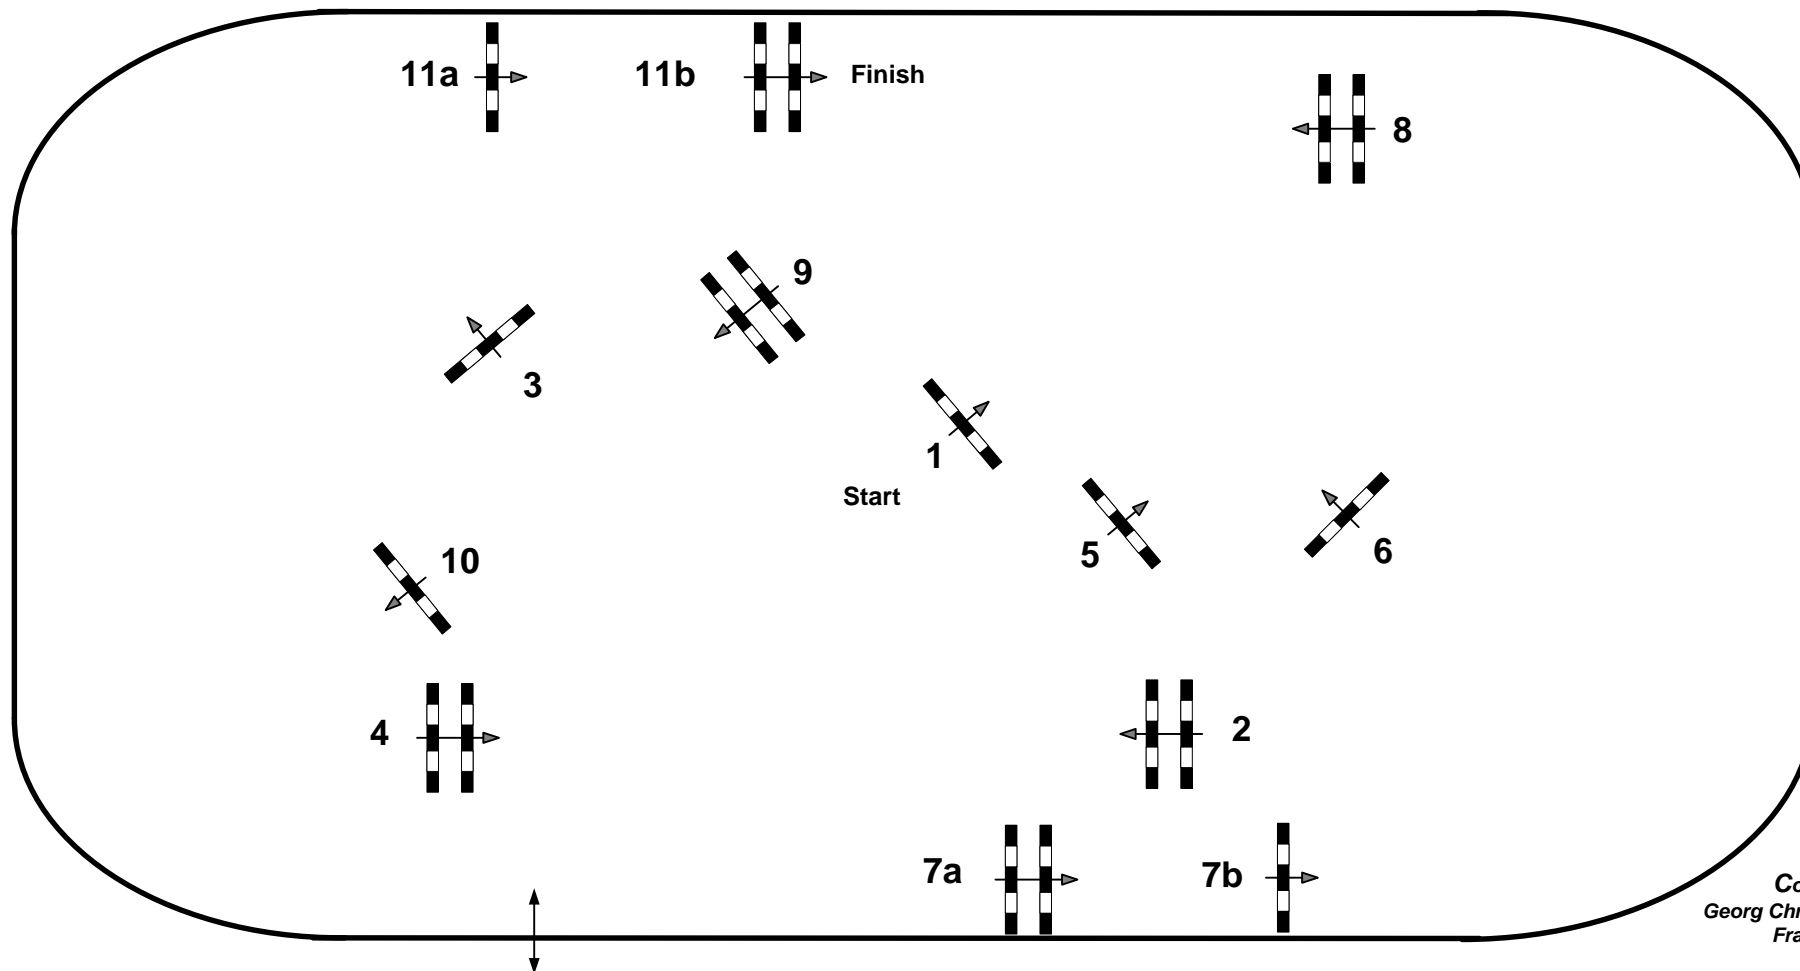

CSI**** Salzburg Arena - Amadeus Horse Indoors

09.-12.Dezember 2012

9

Class No.: 9 European Youngster Cup Opening Competition against the clock

Table: A	Speed: 350 m/min	Obstacles: 11	1st Jump-off:	
National RG:	Length: 390 m	Efforts: 13	Length:	0 m
FEI RG / Art. 238.2.1	Time allowed: 67 sec	Penalty sec:	Time allowed:	0 sec
Height: 1,40 m	Time limit: 134 sec	Closed combination:	Time limit:	0 sec