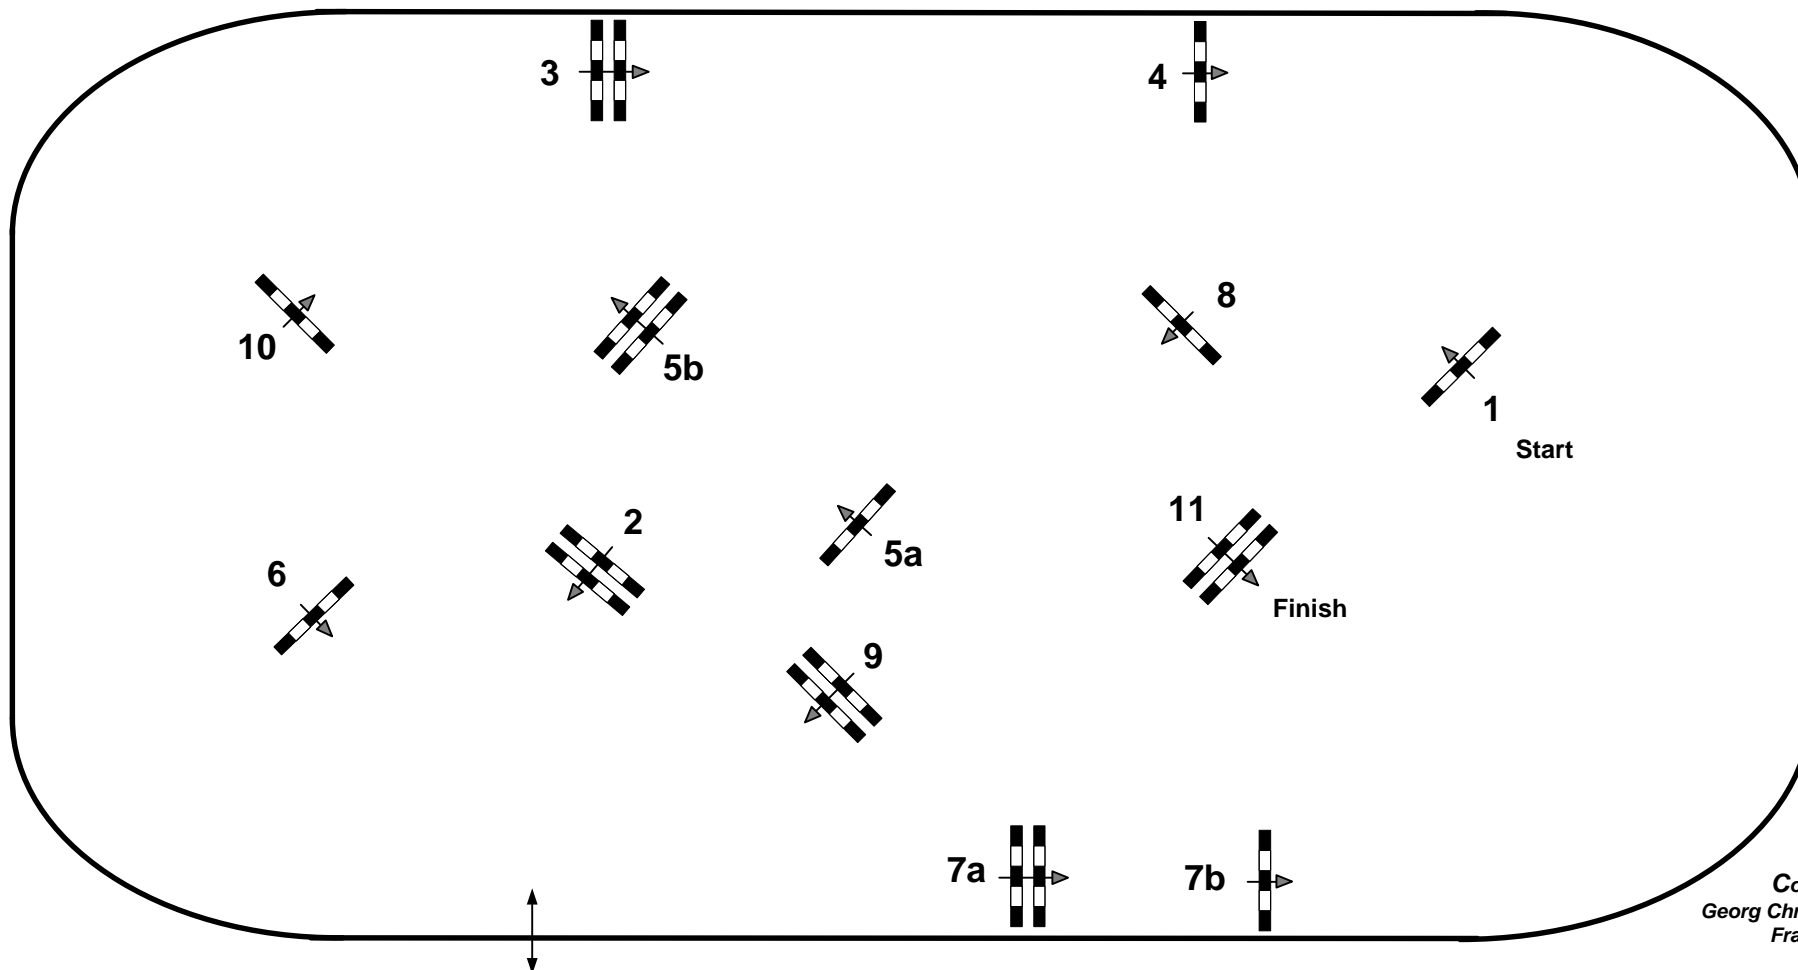

CSI**** Salzburg Arena - Amadeus Horse Indoors

09.-12.Dezember 2012

11a

Class No.: 11a Kleines Salzburger Viktoriabau Opening

Table: A
National RG:
FEI RG / Art. A2
Height: 1,25 m

Speed: 350 m/min
Length: 420 m
Time allowed: 72 sec
Time limit: 144 sec

Obstacles: 11
Efforts: 13
Penalty sec:
Closed combination:

1st Jump-off:
Length: 0 m
Time allowed: 0 sec
Time limit: 0 sec

Course Designer
Georg Christoph Bödicker(GER)
Franz Madl (AUT)
Und Team