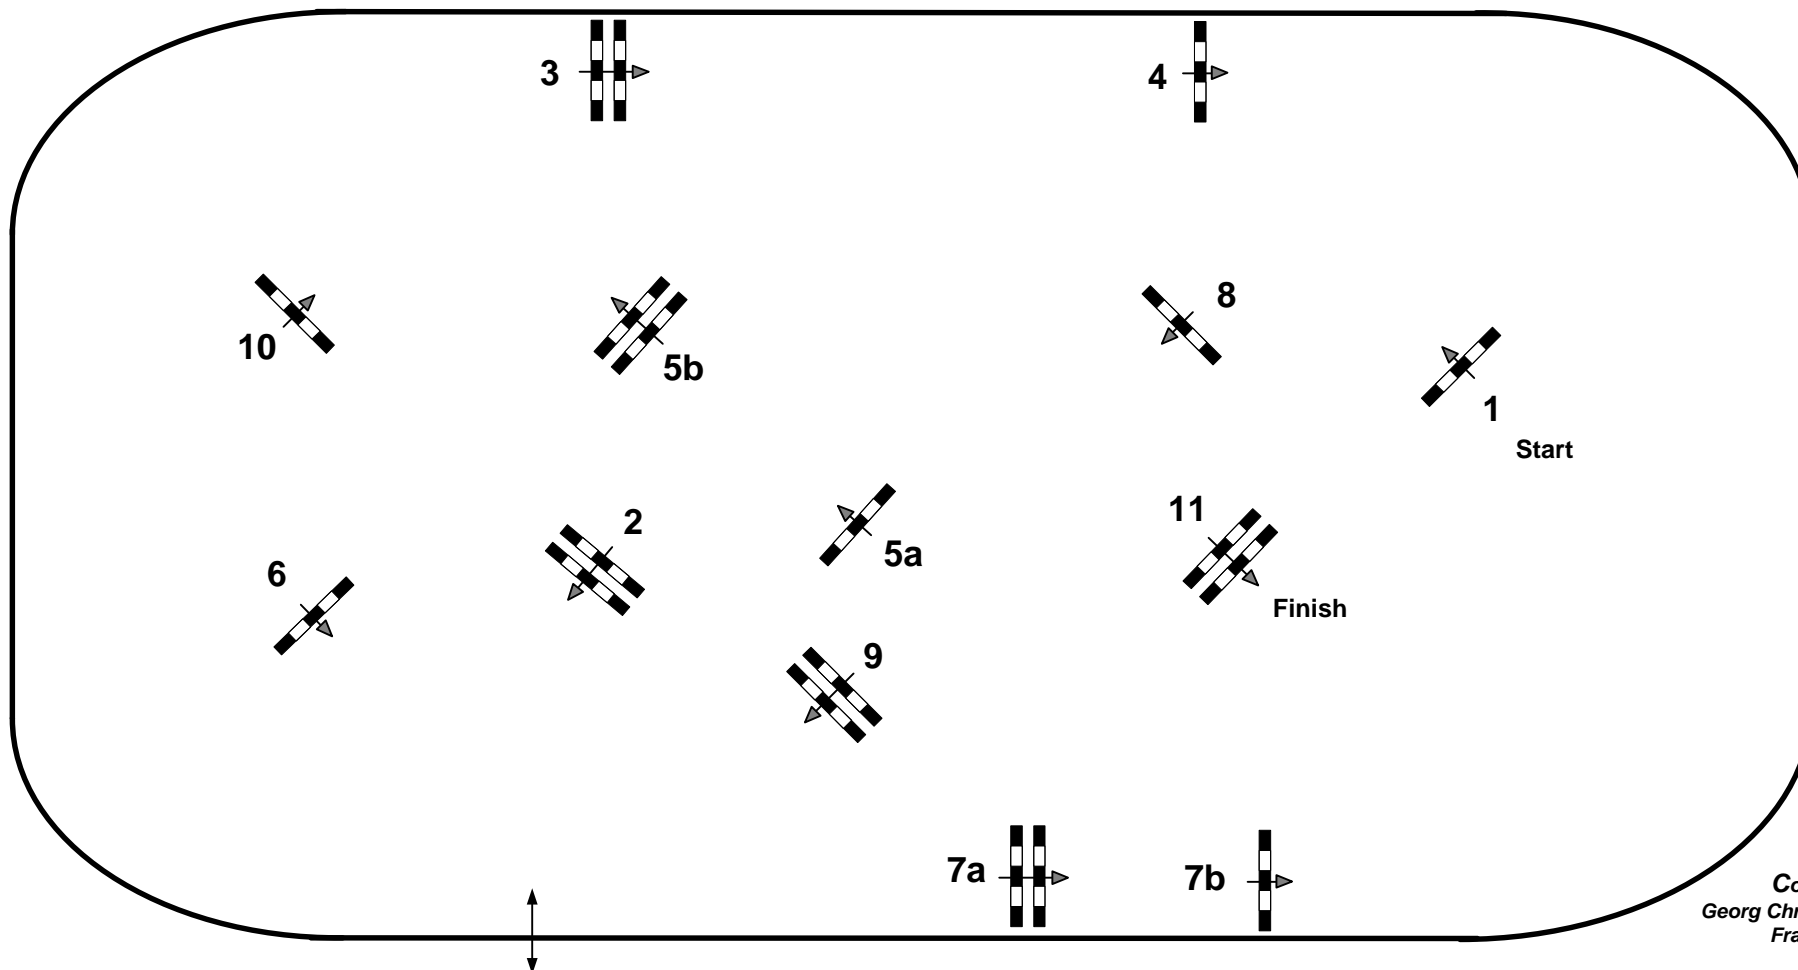

CSI**** Salzburg Arena - Amadeus Horse Indoors

09.-12.Dezember 2012

11b

Class No.: 11b Grosses Salzburger Viktoriabau Opening

Table: A
National RG:
FEI RG / Art. A2
Height: 1,40 m

Speed: 350 m/min
Length: 420 m
Time allowed: 72 sec
Time limit: 144 sec

Obstacles: 11
Efforts: 13
Penalty sec:
Closed combination:

1st Jump-off:
Length: 0 m
Time allowed: 0 sec
Time limit: 0 sec

Course Designer
Georg Christoph Bödicker(GER)
Franz Madl (AUT)
Und Team