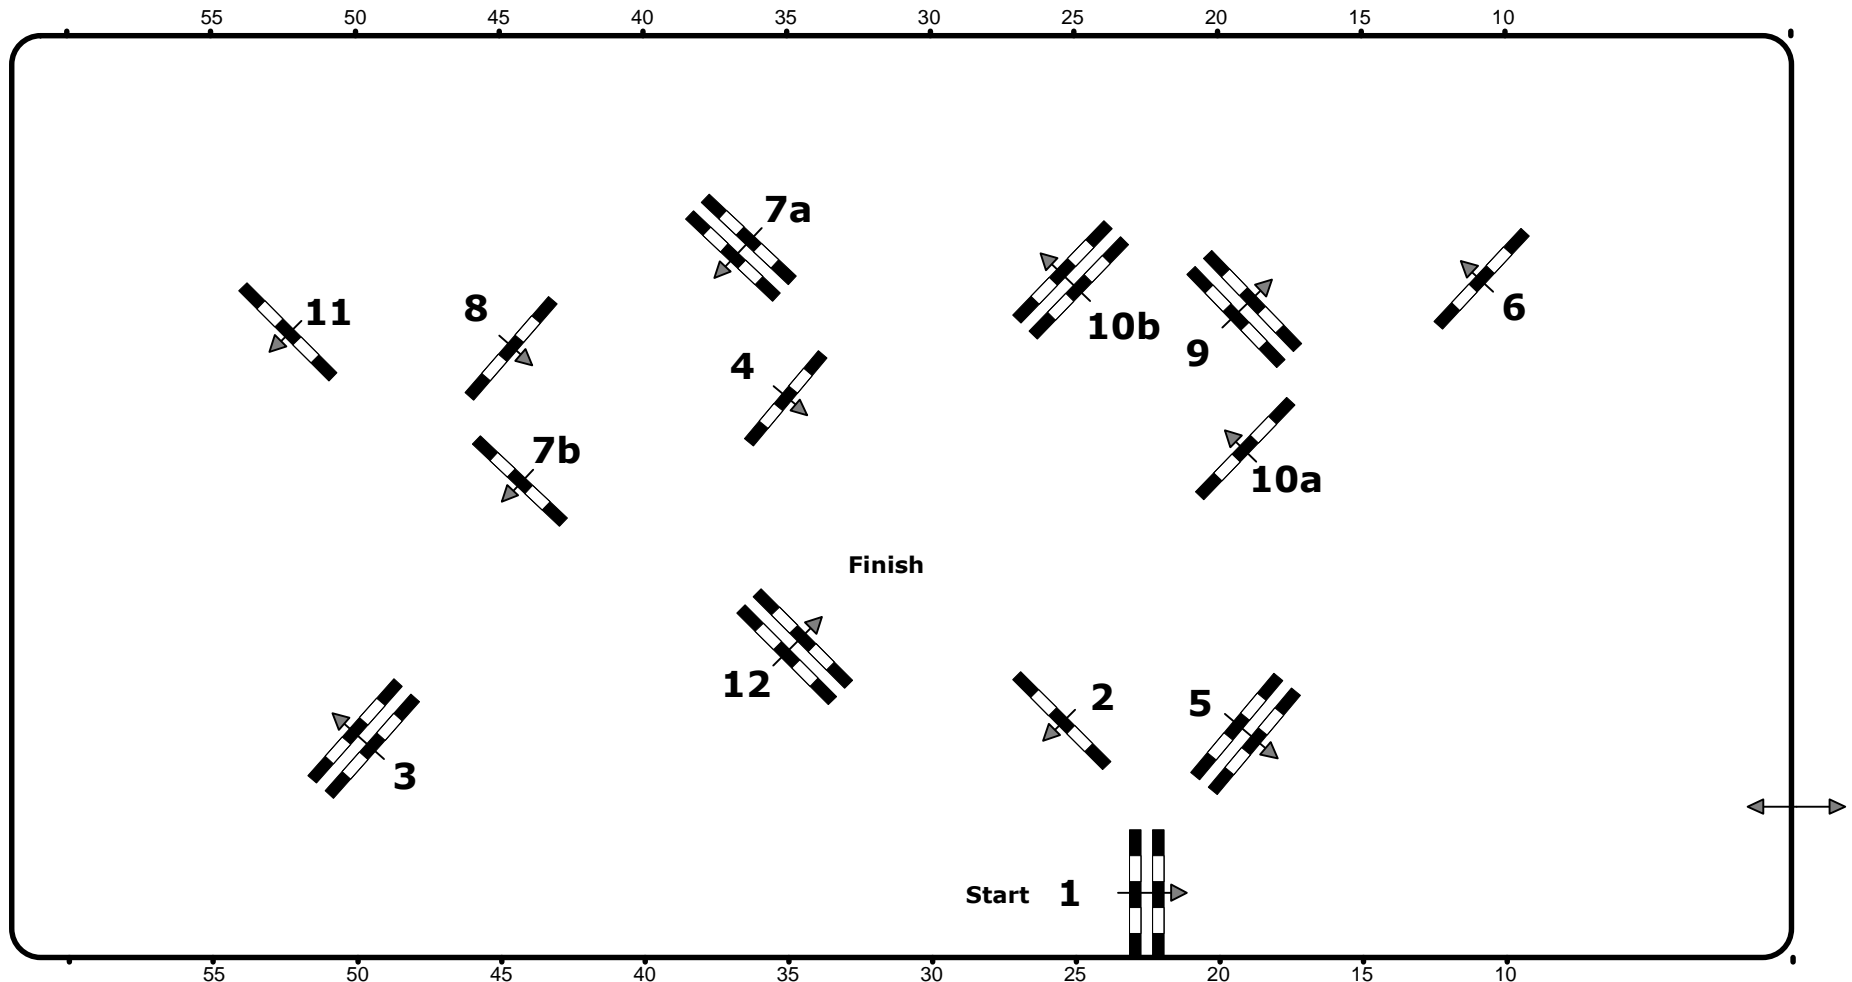

CSI4*/CSI2*/CSIU25-A EY Cup/ CSIYJ-A/CSIAmA+B, Salzburg (AUT)

6. – 9. Dezember 2012

13

Class No.: 13

Big Tour Opening

Competition against the clock

Table: A
National RG:
FEI RG / Art. 238.2.1
Height: 1,35 m

Speed: 350 m/min
Length: 420 m
Time allowed: 72 sec
Time limit: 144 sec

Obstacles: 12
Efforts: 14
Penalty sec:
Closed combination:

1st Jump-off:
Length: 0 m
Time allowed: 0 sec
Time limit: 0 sec

ARENA B

55 50 45 40 35 30 25 20 15 10