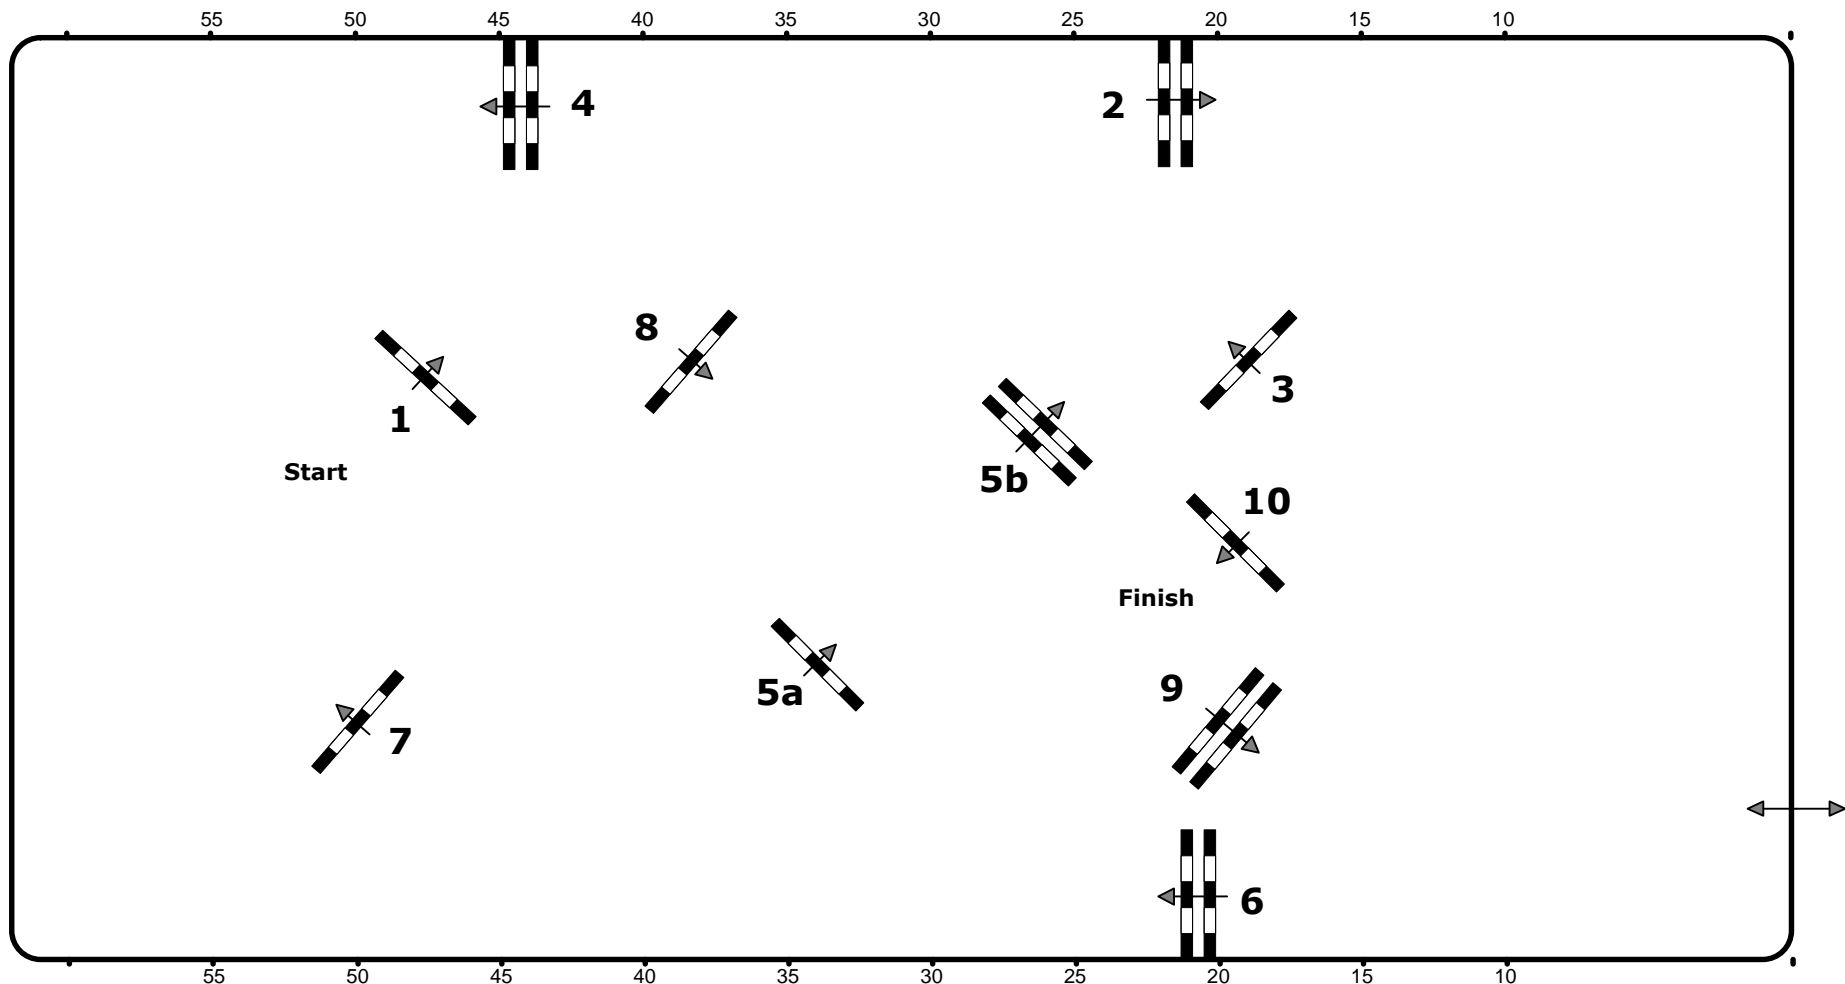

CSI4*/CSI2*/CSIU25-A EY Cup/ CSIYJ-A/CSIAmA+B, Salzburg (AUT)

6. – 9. Dezember 2012

15/16

Class No.: 15/16 Mini-Children Opening

Competition against the clock

Table: A
National RG:
FEI RG / Art. 238.2.1
Height: 0,85/1,10 m

Speed: 350 m/min
Length: 410 m
Time allowed: 71 sec
Time limit: 142 sec

Obstacles: 10
Efforts: 11
Penalty sec:
Closed combination:

1st Jump-off:
Length: 0 m
Time allowed: 0 sec
Time limit: 0 sec

Jury

Franz Schiermayr (AUT)