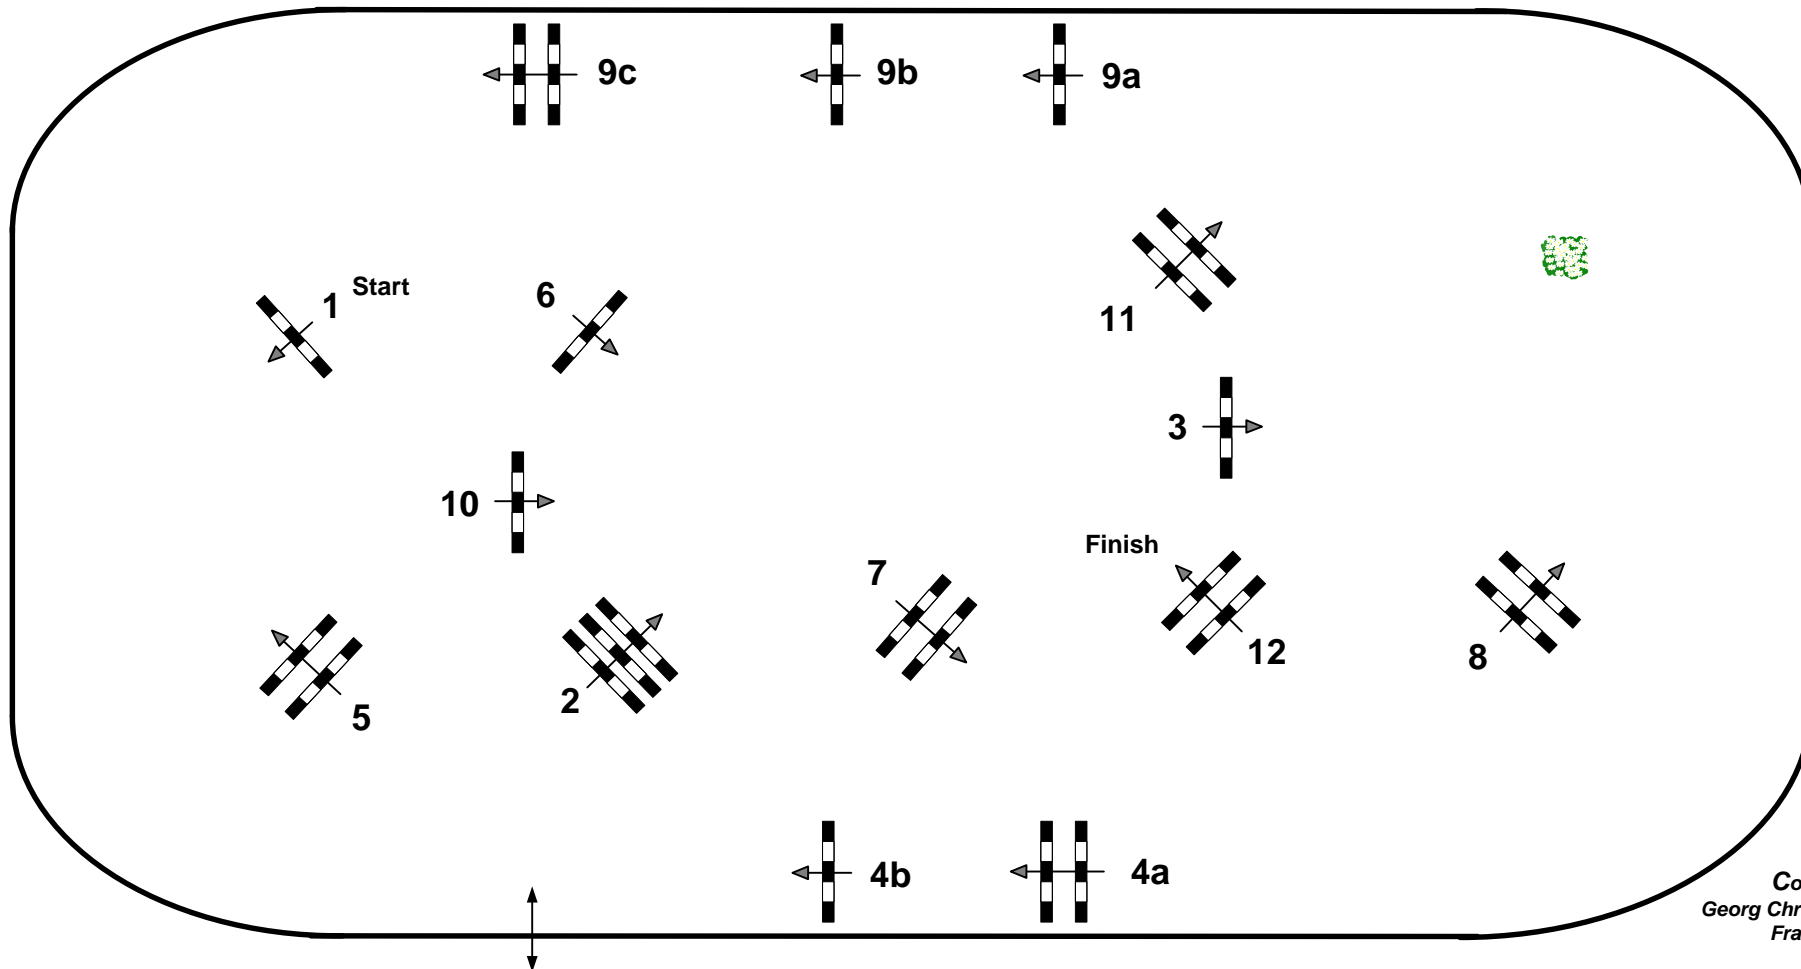

CSI**** Salzburg Arena - Amadeus Horse Indoors

09.-12.Dezember 2012

31

Class No.: 31

Amedia Hotel Ladies Trophy

Competition against the clock

Table: A
National RG:
FEI RG / Art. 238.2.1
Height: 1,45 m

Speed: 350 m/min
Length: 380 m
Time allowed: 66 sec
Time limit: 132 sec

Obstacles: 12
Efforts: 15
Penalty sec:
Closed combination:

1st Jump-off:
Length: 0 m
Time allowed: 0 sec
Time limit: 0 sec

nish
Start

Course Designer
Georg Christoph Bödicker(GER)
Franz Madl (AUT)
Und Team